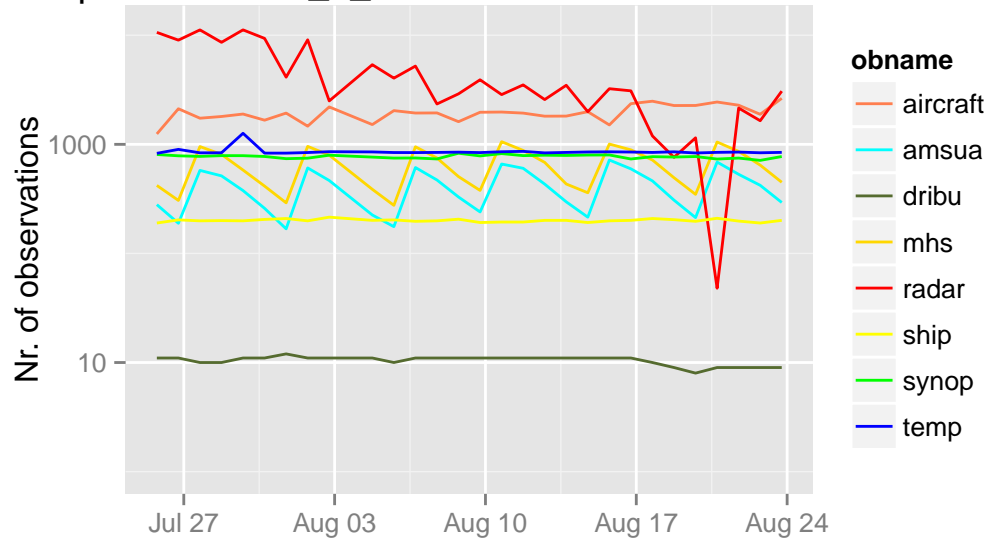

/opdata/arome2_5_main/ccma/ts/ccma.db 06 UTC

/opdata/arome2_5_main/ccma/ts/ccma.db 09 UTC

/opdata/arome2_5_main/ccma/ts/ccma.db 12 UTC

/opdata/arome2_5_main/ccma/ts/ccma.db 15 UTC

/opdata/arome2_5_main/ccma/ts/ccma.db 18 UTC