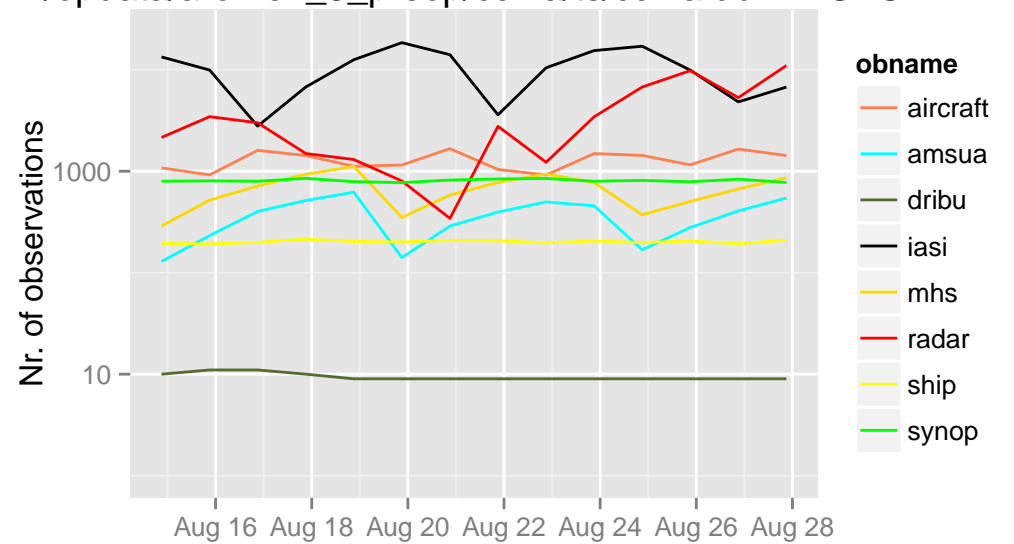

/opdata/arome2_5_preop/ccma/ts/ccma.db 12 UTC

/opdata/arome2_5_preop/ccma/ts/ccma.db 15 UTC

/opdata/arome2_5_preop/ccma/ts/ccma.db 18 UTC

/opdata/arome2_5_preop/ccma/ts/ccma.db 21 UTC

/opdata/arome2_5_preop/ccma/ts/ccma.db 00 UTC