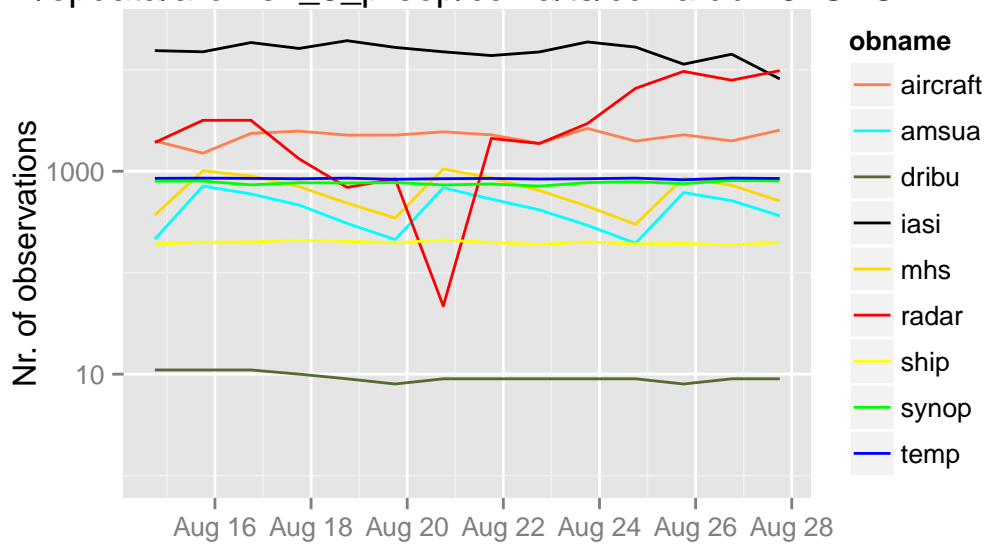

/opdata/arome2_5_preop/ccma/ts/ccma.db 00 UTC

/opdata/arome2_5_preop/ccma/ts/ccma.db 18 UTC