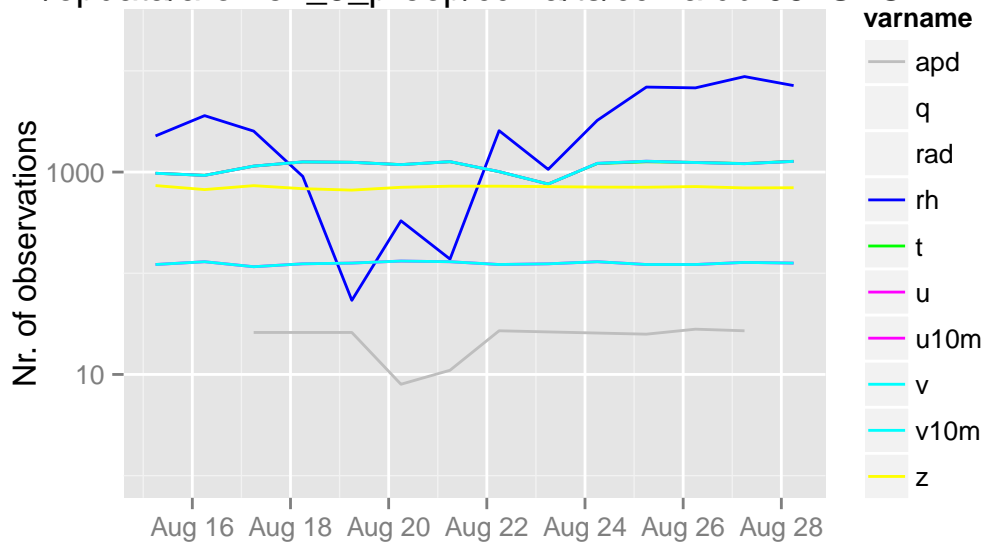

/opdata/arome2_5_preop/ccma/ts/ccma.db 18 UTC

/opdata/arome2_5_preop/ccma/ts/ccma.db 21 UTC

/opdata/arome2_5_preop/ccma/ts/ccma.db 00 UTC

/opdata/arome2_5_preop/ccma/ts/ccma.db 03 UTC

/opdata/arome2_5_preop/ccma/ts/ccma.db 06 UTC