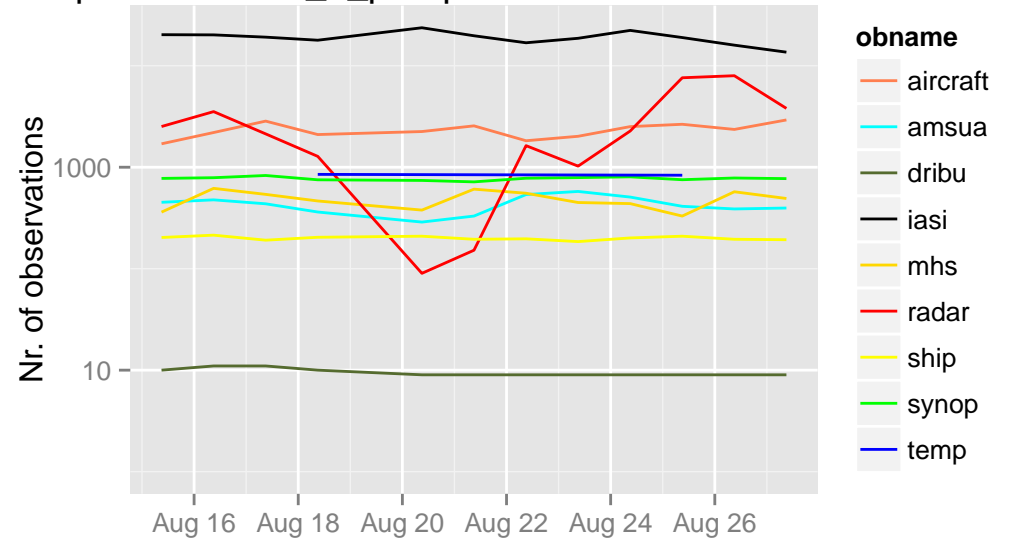

/opdata/arome2_5_preop/ccma/ts/ccma.db 09 UTC

/opdata/arome2_5_preop/ccma/ts/ccma.db 00 UTC

/opdata/arome2_5_preop/ccma/ts/ccma.db 03 UTC

/opdata/arome2_5_preop/ccma/ts/ccma.db 06 UTC

/opdata/arome2_5_preop/ccma/ts/ccma.db 09 UTC