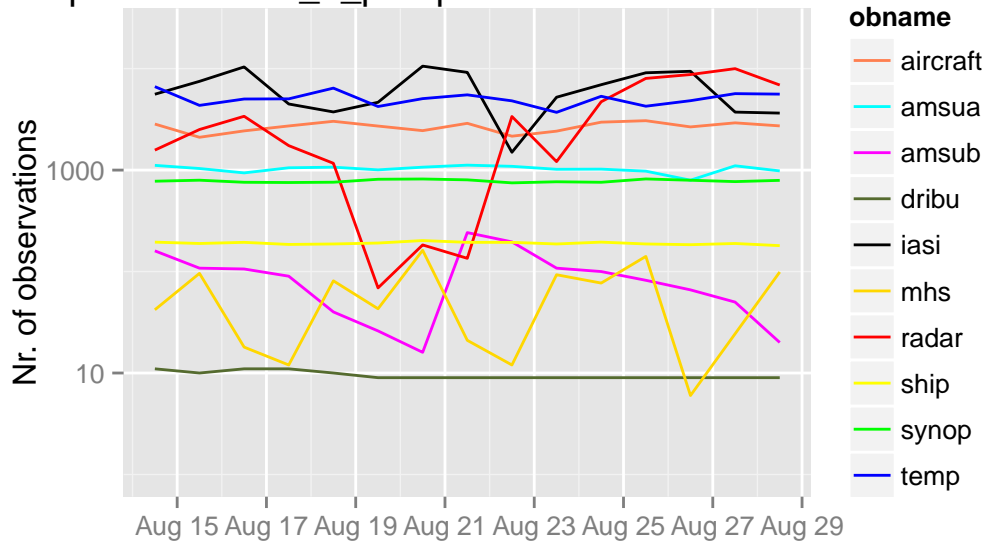

/opdata/arome2_5_preop/ccma/ts/ccma.db 12 UTC