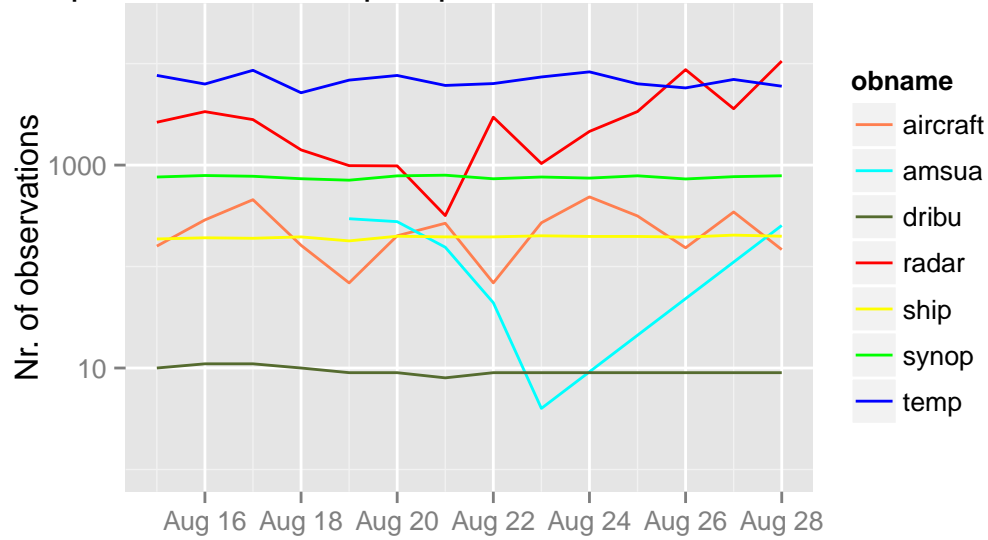

/opdata/arome2_5_preop/ccma/ts/ccma.db 00 UTC