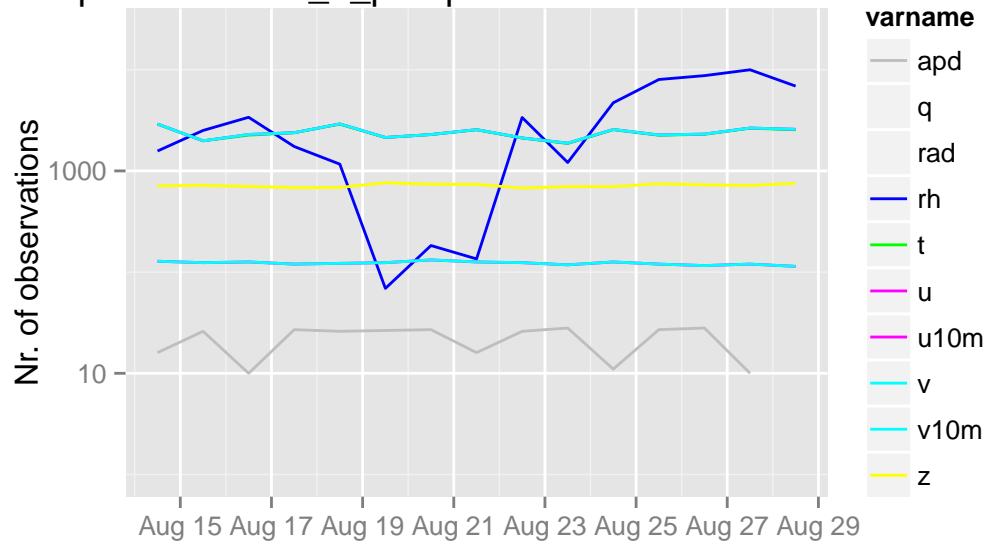

/opdata/arome2_5_preop/ccma/ts/ccma.db 12 UTC