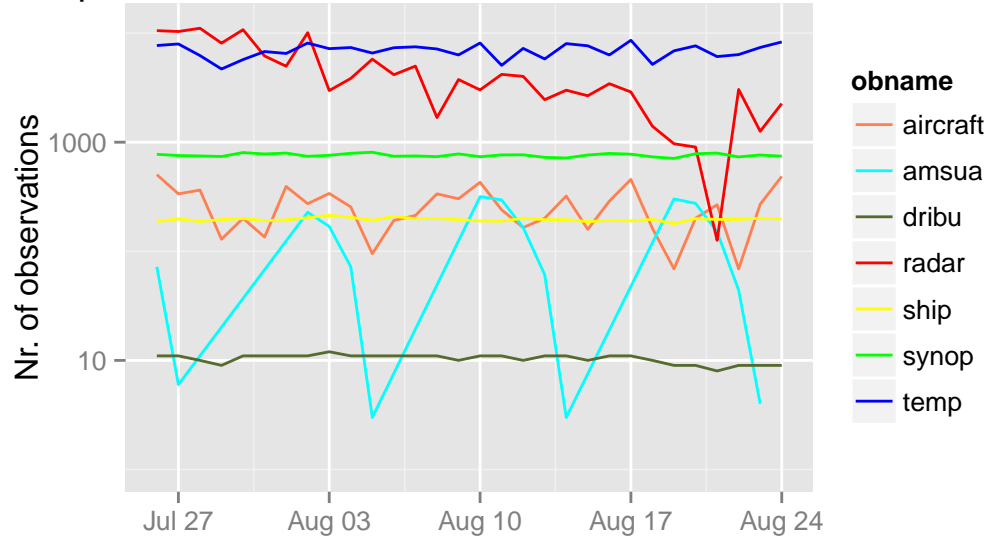

/opdata/arome2_5_main/ccma/ts/ccma.db 15 UTC

/opdata/arome2_5_main/ccma/ts/ccma.db 18 UTC

/opdata/arome2_5_main/ccma/ts/ccma.db 21 UTC

/opdata/arome2_5_main/ccma/ts/ccma.db 00 UTC

/opdata/arome2_5_main/ccma/ts/ccma.db 03 UTC