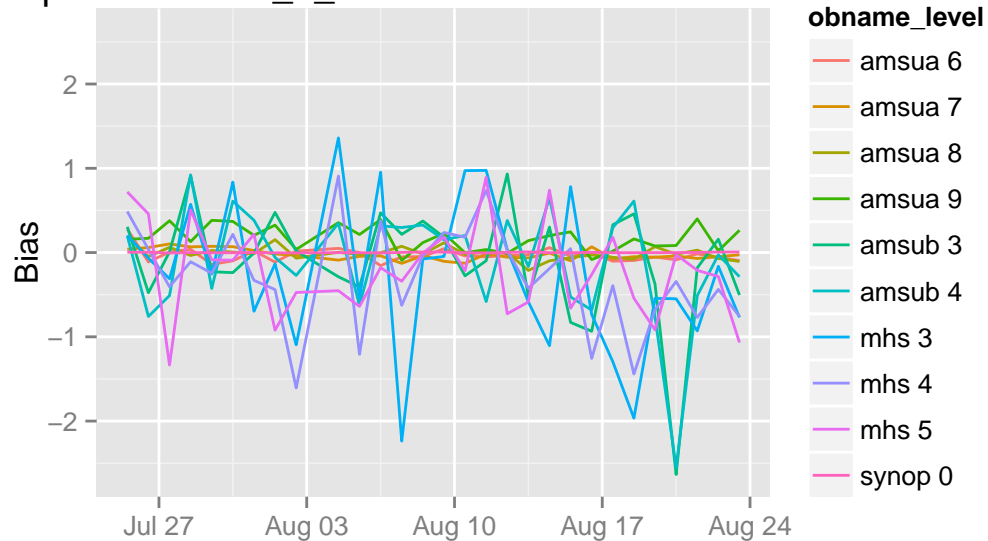

/opdata/arome2_5_main/ccma/ts/ccma.db 12 UTC