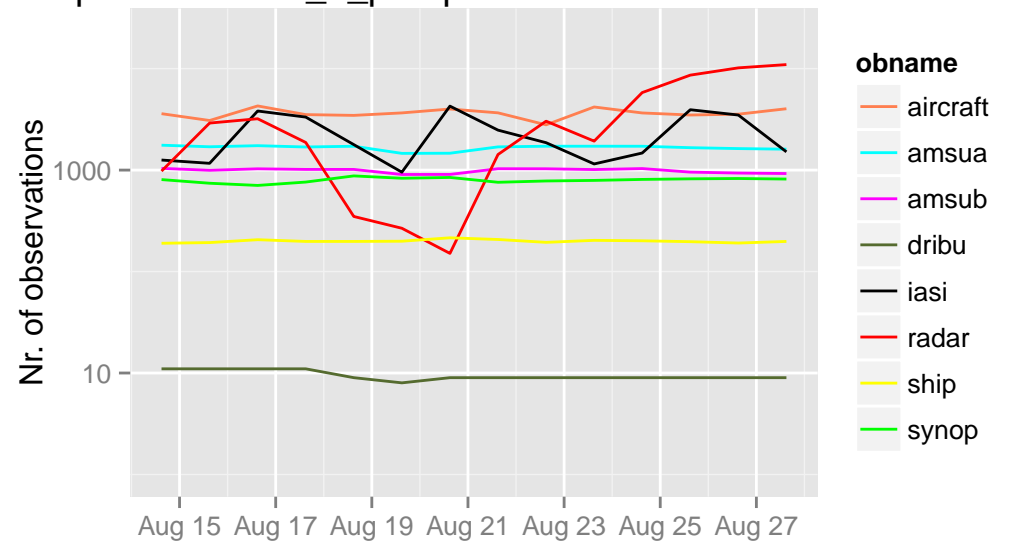

/opdata/arome2_5_preop/ccma/ts/ccma.db 15 UTC