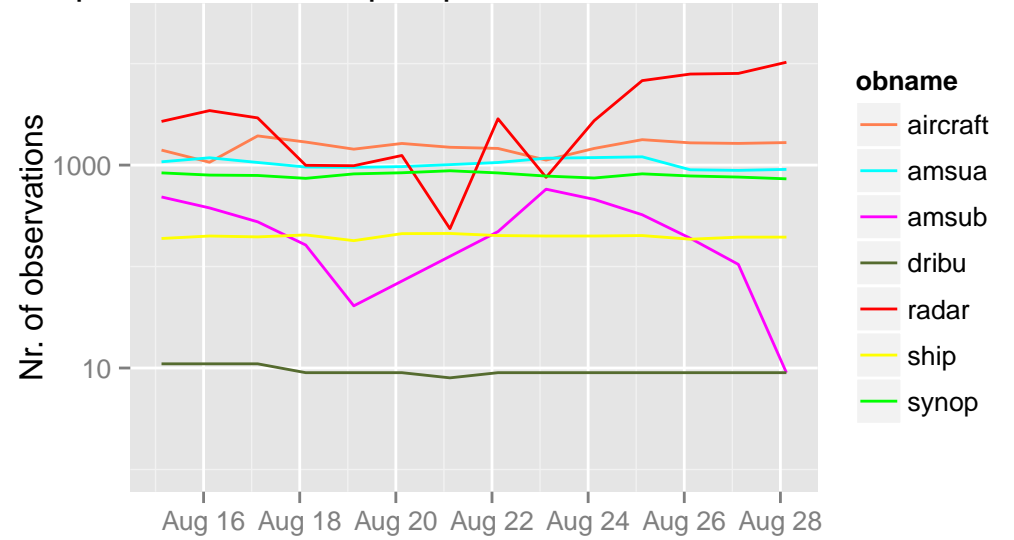

/opdata/arome2_5_preop/ccma/ts/ccma.db 03 UTC