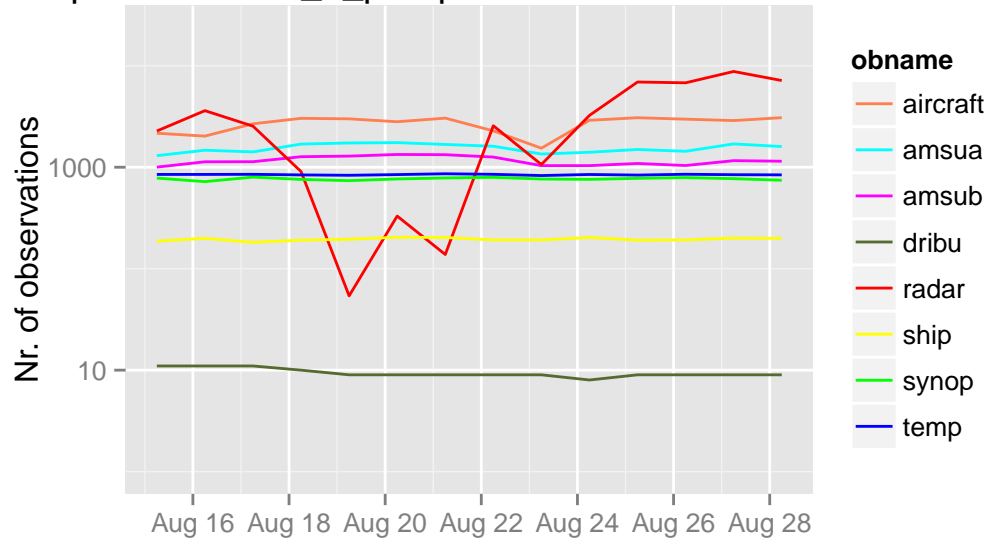

/opdata/arome2_5_preop/ccma/ts/ccma.db 09 UTC

/opdata/arome2_5_preop/ccma/ts/ccma.db 00 UTC

/opdata/arome2_5_preop/ccma/ts/ccma.db 03 UTC

/opdata/arome2_5_preop/ccma/ts/ccma.db 06 UTC

/opdata/arome2_5_preop/ccma/ts/ccma.db 09 UTC