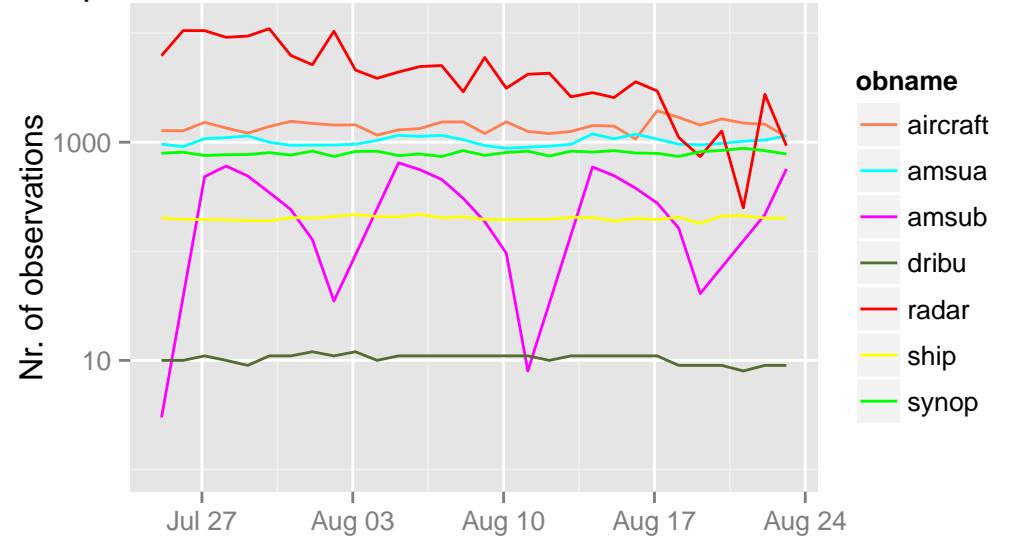

/opdata/arome2_5_main/ccma/ts/ccma.db 15 UTC

/opdata/arome2_5_main/ccma/ts/ccma.db 18 UTC

/opdata/arome2_5_main/ccma/ts/ccma.db 21 UTC

/opdata/arome2_5_main/ccma/ts/ccma.db 00 UTC

/opdata/arome2_5_main/ccma/ts/ccma.db 03 UTC