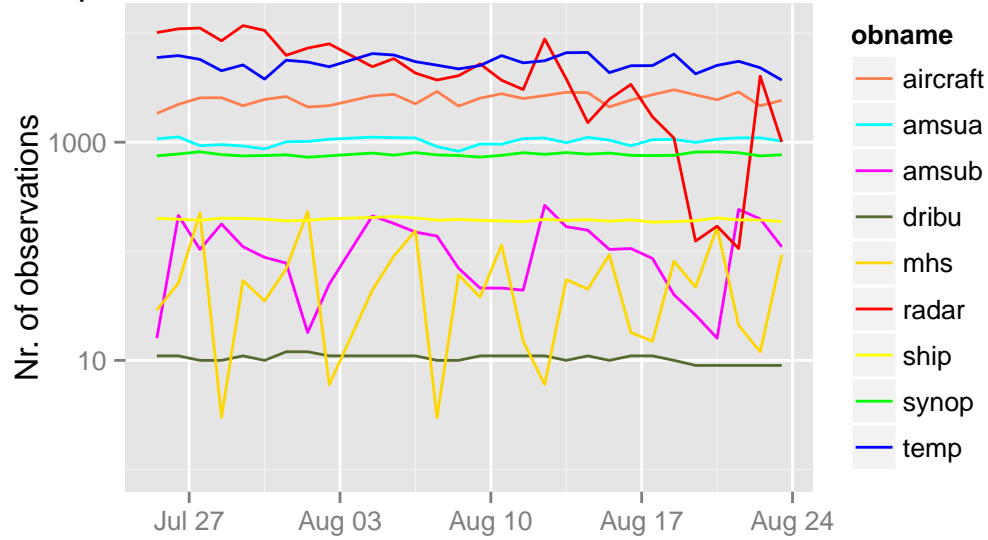

/opdata/arome2_5_main/ccma/ts/ccma.db 12 UTC