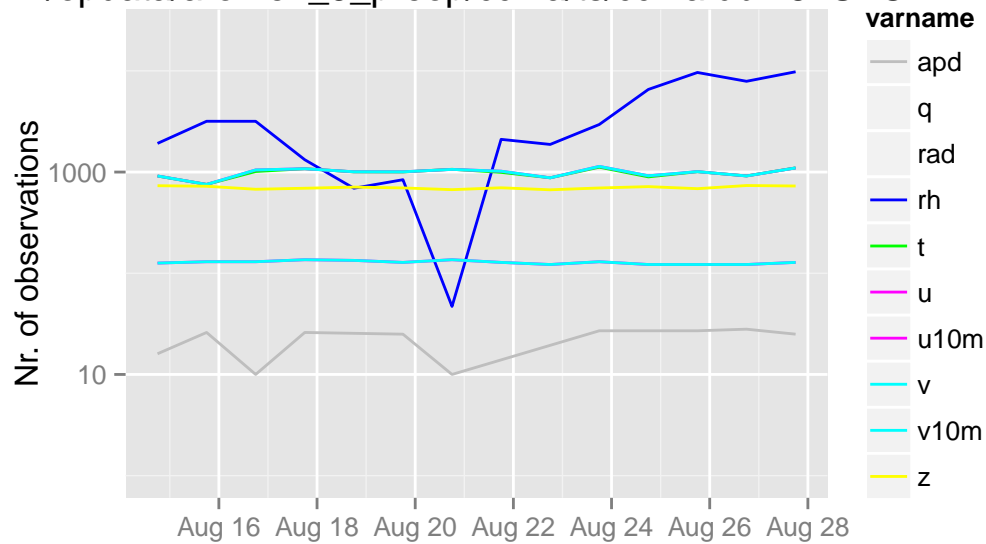

/opdata/arome2_5_preop/ccma/ts/ccma.db 09 UTC

/opdata/arome2_5_preop/ccma/ts/ccma.db 12 UTC

/opdata/arome2_5_preop/ccma/ts/ccma.db 15 UTC

/opdata/arome2_5_preop/ccma/ts/ccma.db 18 UTC

/opdata/arome2_5_preop/ccma/ts/ccma.db 21 UTC