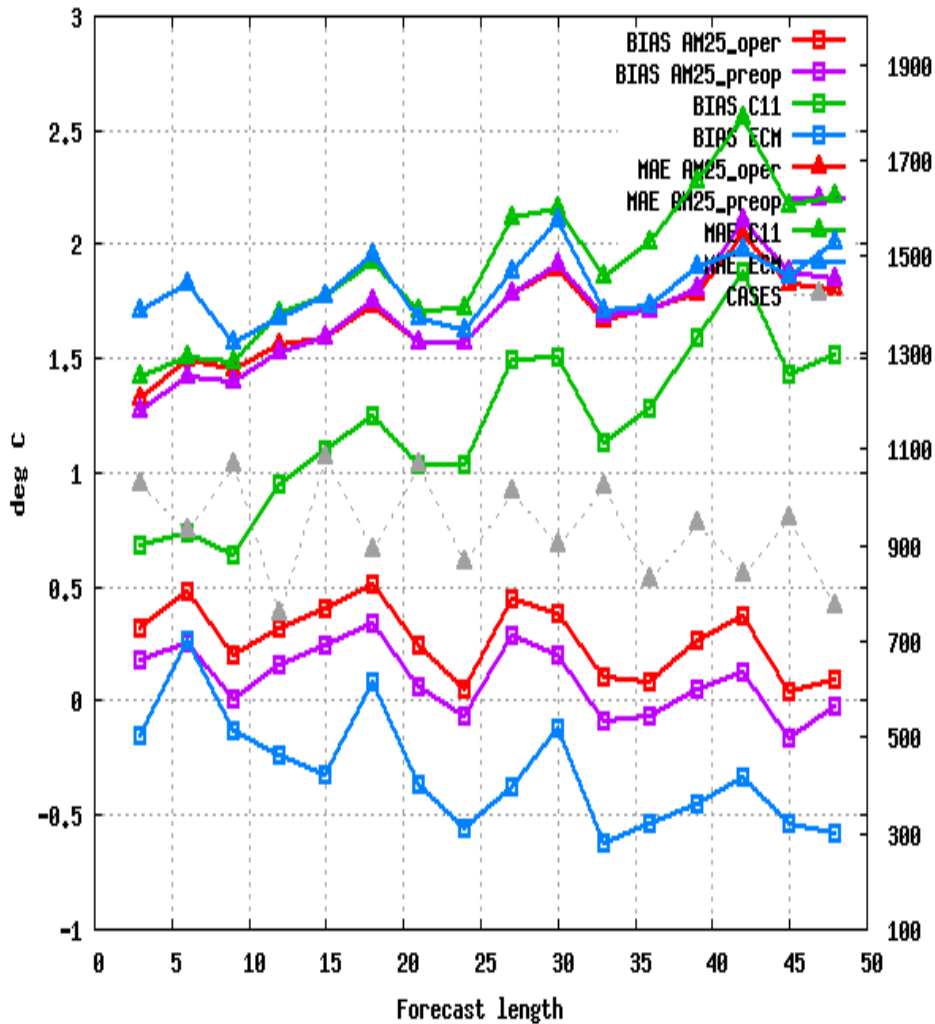

Verification v12-13 T2m No/Sv

Selection: Norway2 using 248 stations
 T2m Period: 20160320-20160326
 Hours: {00,12}

Selection: Sweden2 using 187 stations
 T2m Period: 20160320-20160326
 Hours: {00,12}

Verification v12-13 T2m/Td2m Norrland

Selection: Norrland using 81 stations
 T2m Period: 20160320-20160326
 Hours: {00,12}

Selection: Norrland using 80 stations
 Td2m Period: 20160320-20160326
 Hours: {00,12}

Verification v12-13 T2m/Td2m Svealand

Selection: Svealand using 46 stations
 T2m Period: 20160320-20160326
 Hours: {00,12}

Selection: Svealand using 44 stations
 Td2m Period: 20160320-20160326
 Hours: {00,12}

Verification v12-13 T2m/Td2m Götaland

Selection: Gotaland using 58 stations
 T2m Period: 20160320-20160326
 Hours: {00,12}

Selection: Gotaland using 56 stations
 Td2m Period: 20160320-20160326
 Hours: {00,12}

Verification v12-13 RH2m No/Sv

Selection: Norway2 using 232 stations
 Rh2m Period: 20160320-20160326
 Hours: {00,12}