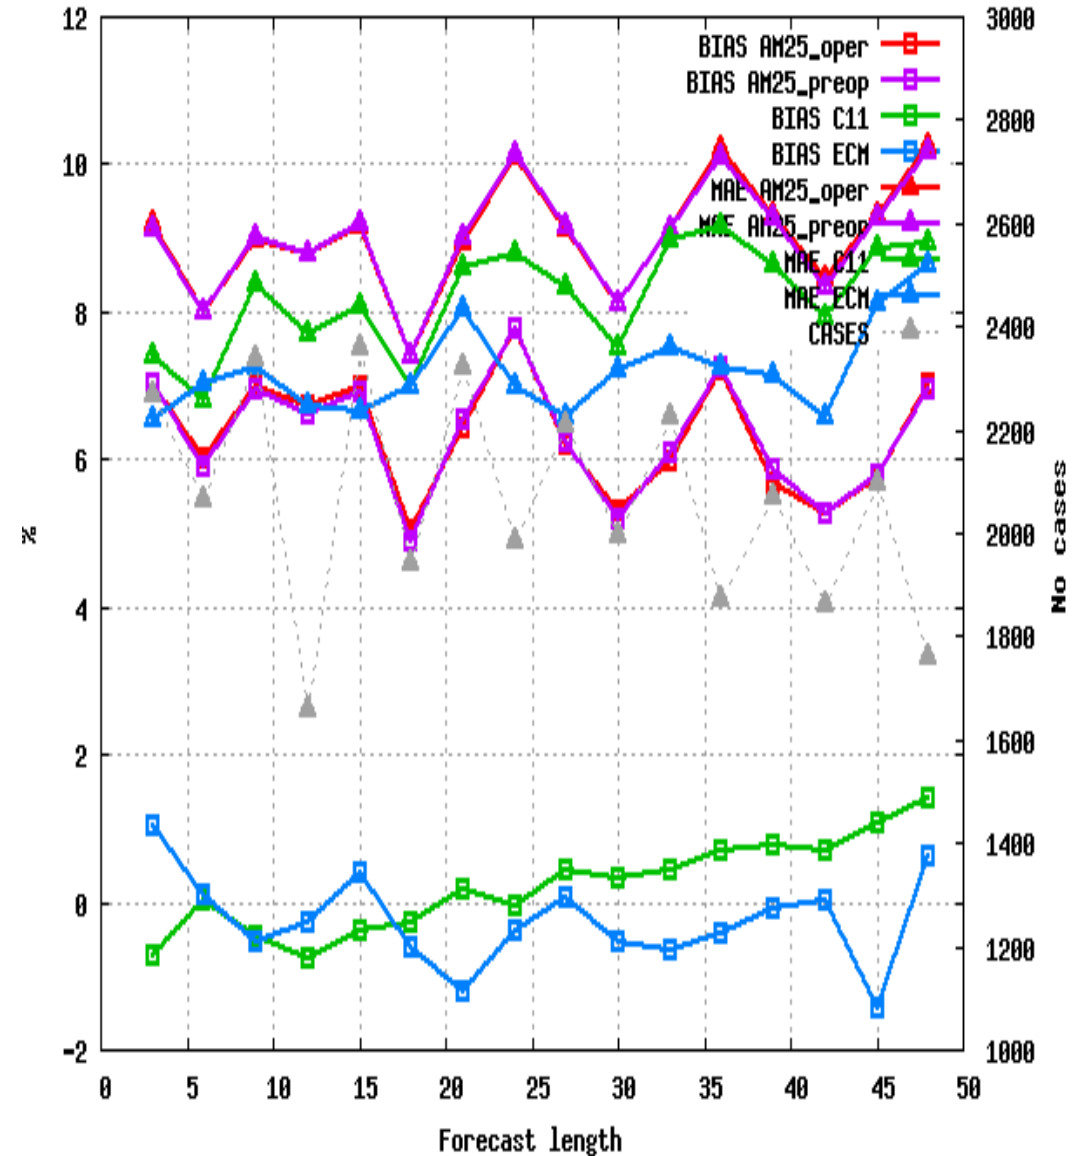

Verification v12-13 RH2m No/Sv

Selection: Norway2 using 232 stations
Rh2m Period: 20160320-20160326
Hours: {00,12}

Selection: Sweden2 using 183 stations
Rh2m Period: 20160320-20160326
Hours: {00,12}