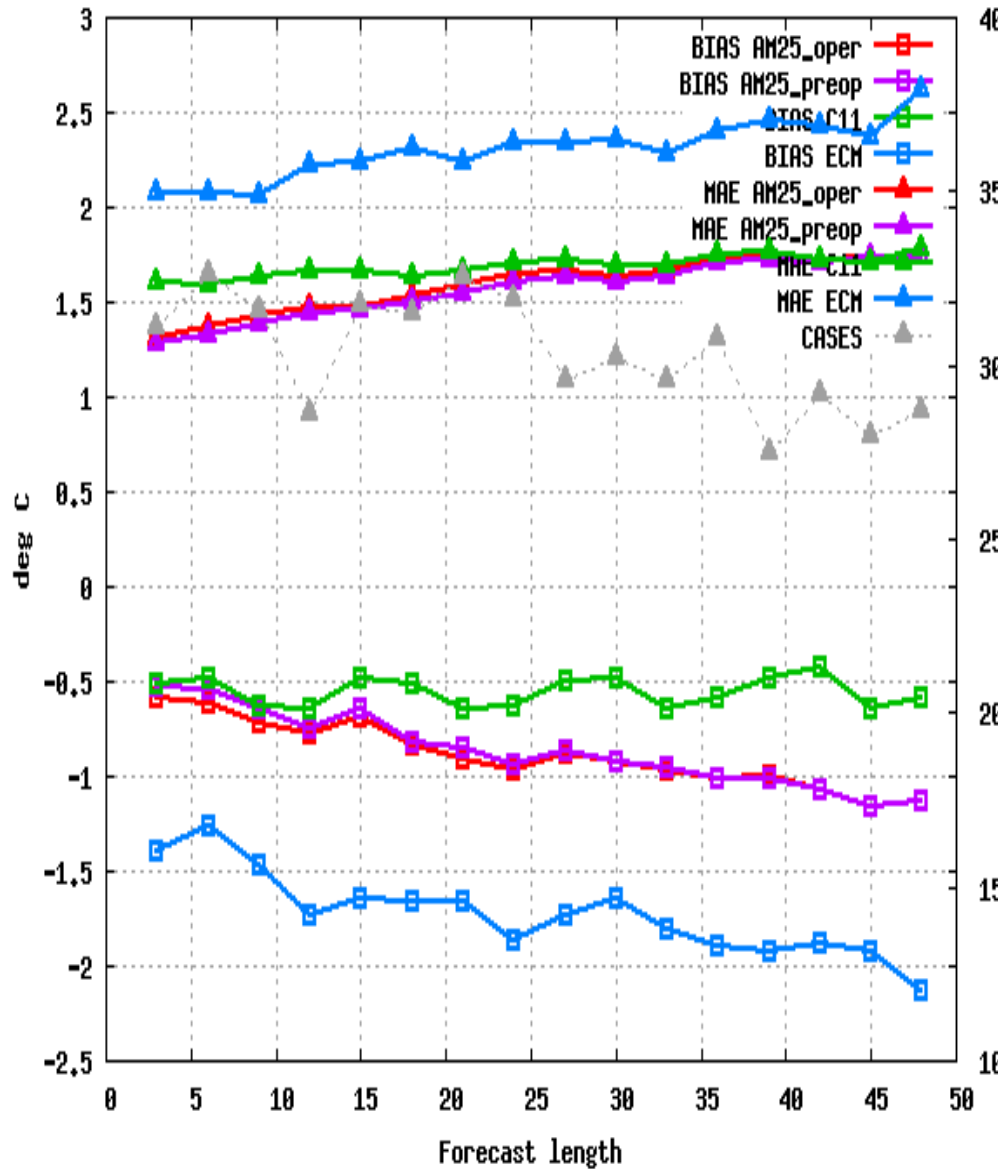

Verification v12-13 T2m No/Sv

Selection: Norway2 using 248 stations
 T2m Period: 20160320-20160326
 Hours: {00,12}

Selection: Sweden2 using 187 stations
 T2m Period: 20160320-20160326
 Hours: {00,12}

Verification v12-13 T2m/Td2m Norrland

Selection: Norrland using 81 stations
 T2m Period: 20160320-20160326
 Hours: {00,12}

Selection: Norrland using 80 stations
 Td2m Period: 20160320-20160326
 Hours: {00,12}

Verification v12-13 T2m/Td2m Svealand

Selection: Svealand using 46 stations
 T2m Period: 20160320-20160326
 Hours: {00,12}

Selection: Svealand using 44 stations
 Td2m Period: 20160320-20160326
 Hours: {00,12}

Verification v12-13 T2m/Td2m Götaland