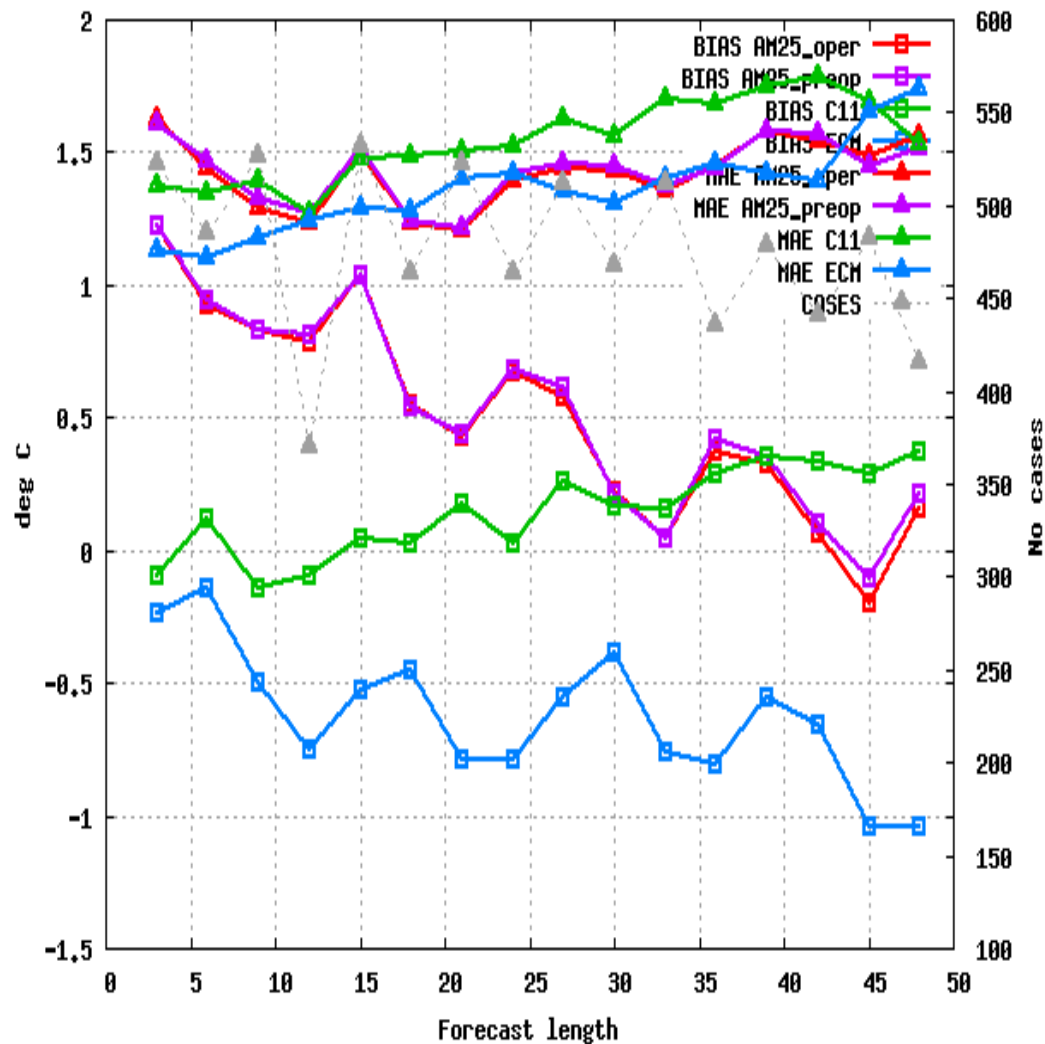

Selection: Norrland using 81 stations
 T2m Period: 20160320-20160326
 Hours: {00,12}

Selection: Norrland using 80 stations
 Td2m Period: 20160320-20160326
 Hours: {00,12}

Verification v12-13 T2m/Td2m Svealand

Selection: Svealand using 46 stations
 T2m Period: 20160320-20160326
 Hours: {00,12}

Selection: Svealand using 44 stations
 Td2m Period: 20160320-20160326
 Hours: {00,12}

Verification v12-13 T2m/Td2m Götaland

Selection: Gotaland using 58 stations
 T2m Period: 20160320-20160326
 Hours: {00,12}

Selection: Gotaland using 56 stations
 Td2m Period: 20160320-20160326
 Hours: {00,12}

Verification v12-13 RH2m No/Sv

Selection: Norway2 using 232 stations
 Rh2m Period: 20160320-20160326
 Hours: {00,12}