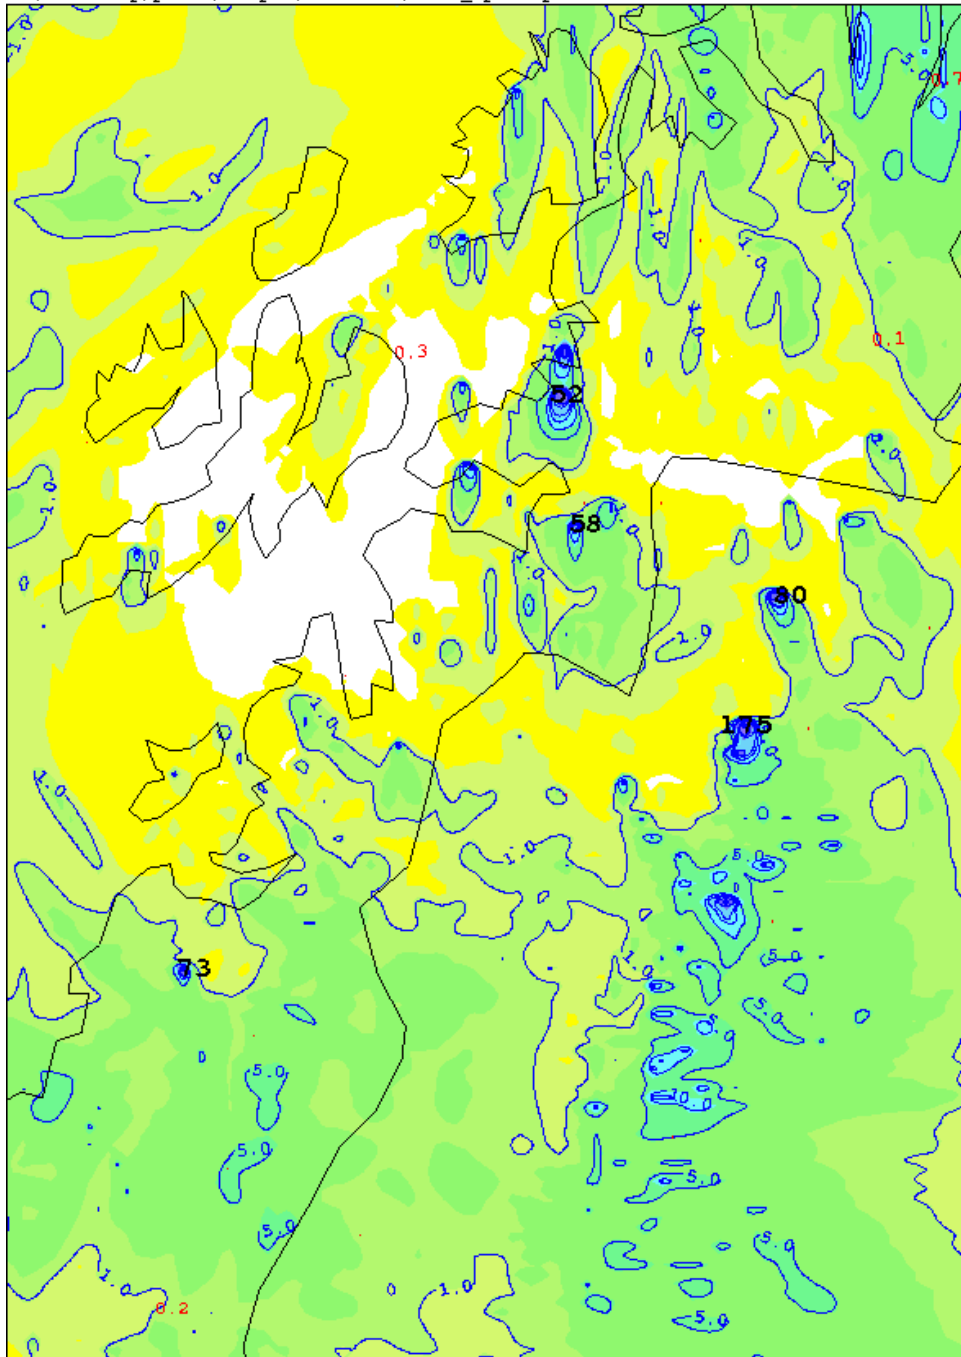

Local extreme precipitation (total/graupel 24 h precipitation)

/nobackup/prod1/cooper/harmonie/AM25_oper fp

/nobackup/prod1/cooper/harmonie/AM25_oper fp Graupel only

unknown 0/1000

Sun 20 Mar 2016 06Z +24h

valid Mon 21 Mar 2016 06Z

Sun 20 Mar 2016 06Z +24h

valid Mon 21 Mar 2016 06Z