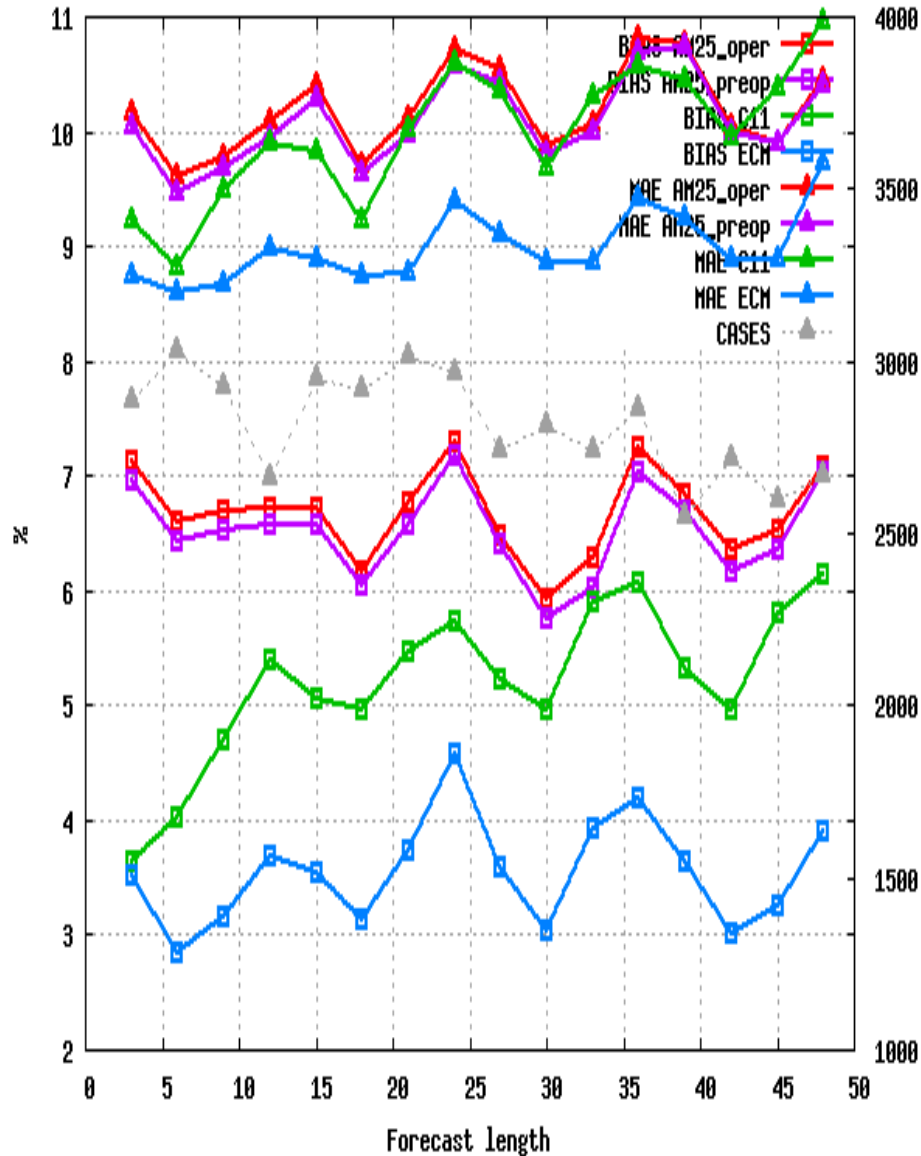

Verification v12-13 RH2m No/Sv

Selection: Norway2 using 232 stations
Rh2m Period: 20160320-20160326
Hours: {00,12}

Selection: Sweden2 using 183 stations
Rh2m Period: 20160320-20160326
Hours: {00,12}