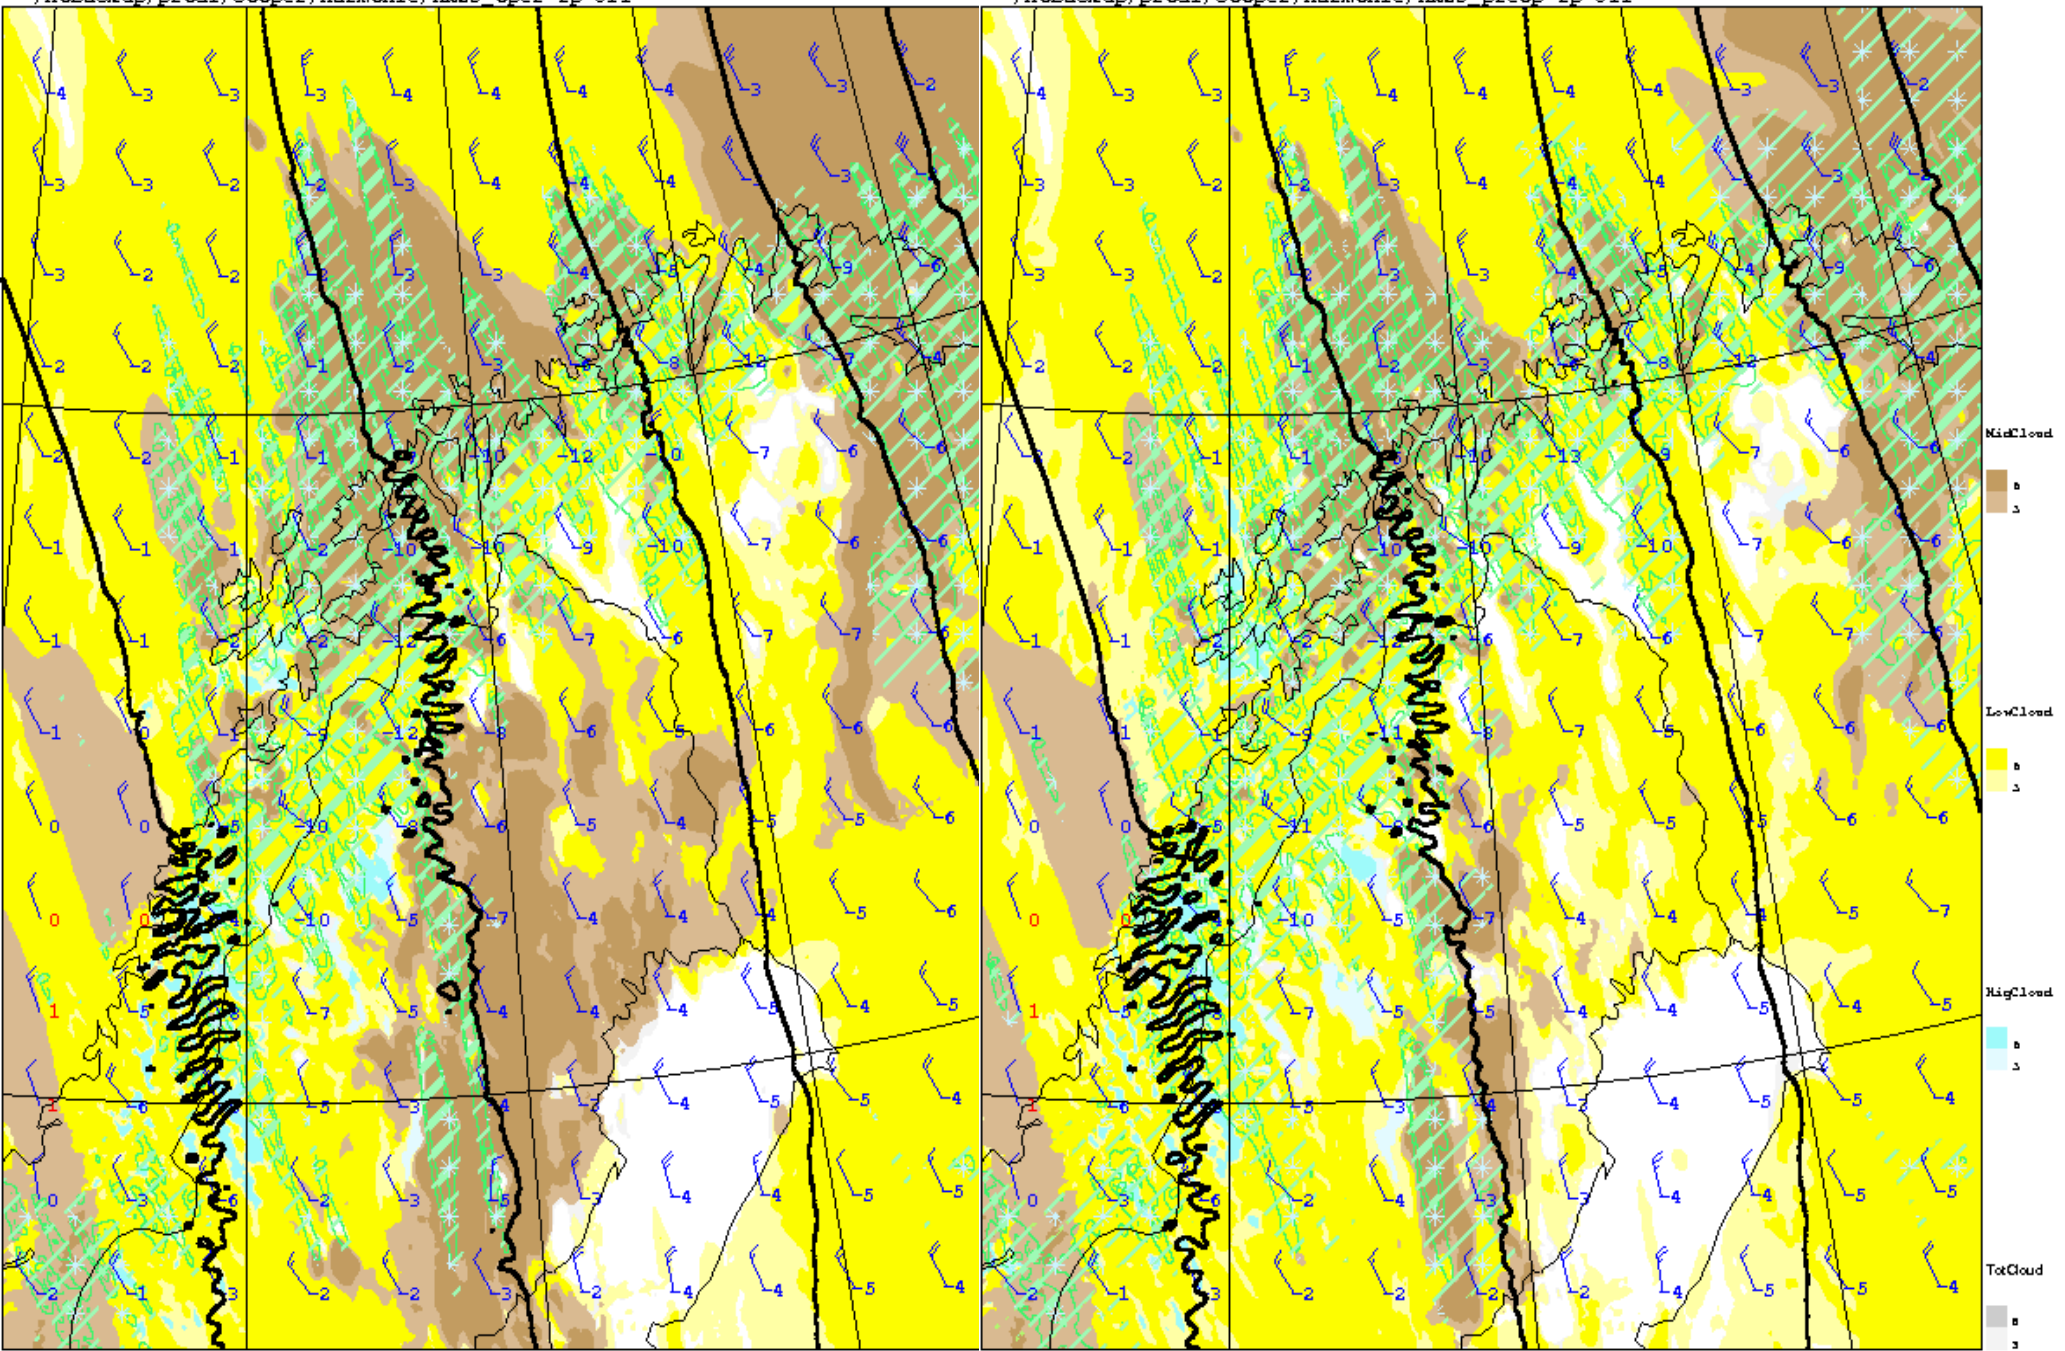

Selection: Svealand using 46 stations
 T2m Period: 20160320-20160326
 Hours: {00,12}

Selection: Svealand using 44 stations
 Td2m Period: 20160320-20160326
 Hours: {00,12}

Verification v12-13 T2m/Td2m Götaland

Selection: Gotaland using 58 stations
 T2m Period: 20160320-20160326
 Hours: {00,12}

Selection: Gotaland using 56 stations
 Td2m Period: 20160320-20160326
 Hours: {00,12}

Verification v12-13 RH2m No/Sv

Selection: Norway2 using 232 stations
 Rh2m Period: 20160320-20160326
 Hours: {00,12}

Selection: Sweden2 using 183 stations
 Rh2m Period: 20160320-20160326
 Hours: {00,12}

Clouds oper/preop example

/nobackup/prod1/cooper/harmonie/AM25_oper_fp 011

/nobackup/prod1/cooper/harmonie/AM25_preop_fp 011