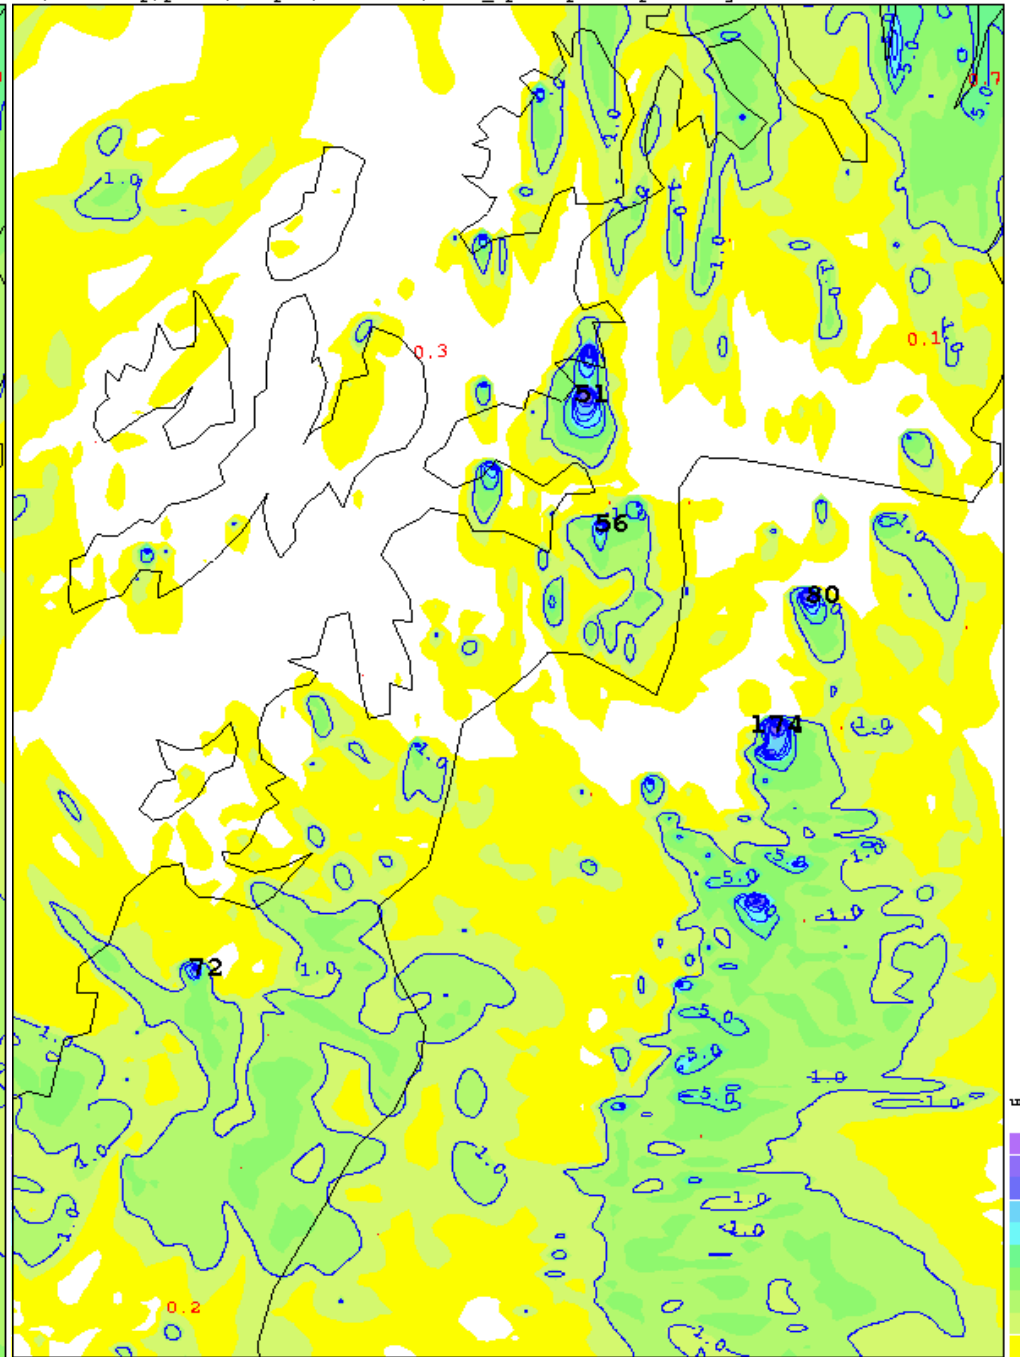

Local extreme precipitation (total/graupel 24 h precipitation)

/nobackup/prod1/cooper/harmonie/AM25_oper fp

/nobackup/prod1/cooper/harmonie/AM25_oper fp Graupel only

unknown 0/1000

Sun 20 Mar 2016 06Z +24h

valid Mon 21 Mar 2016 06Z

Sun 20 Mar 2016 06Z +24h

valid Mon 21 Mar 2016 06Z