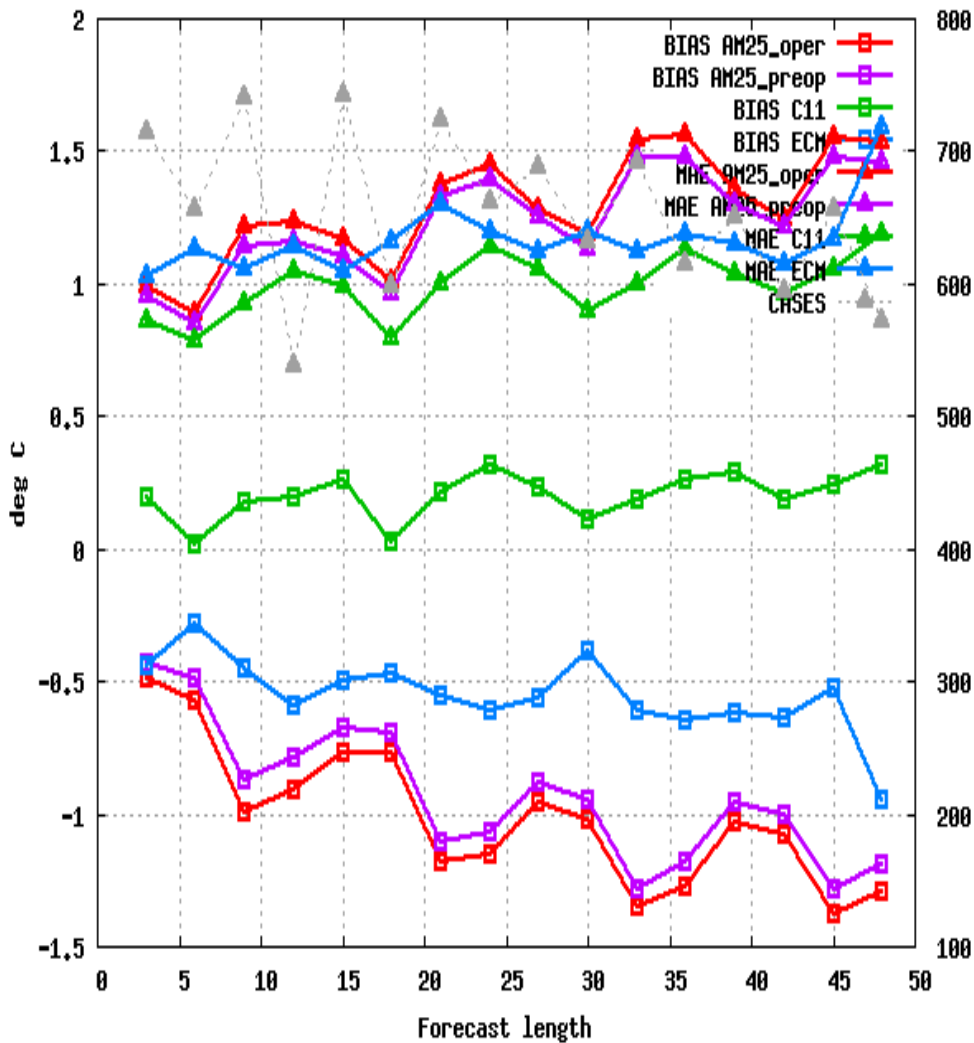

Selection: Norrland using 81 stations
 T2m Period: 20160320-20160326
 Hours: {00,12}

Selection: Norrland using 80 stations
 Td2m Period: 20160320-20160326
 Hours: {00,12}

Verification v12-13 T2m/Td2m Svealand

Selection: Svealand using 46 stations
 T2m Period: 20160320-20160326
 Hours: {00,12}

Selection: Svealand using 44 stations
 Td2m Period: 20160320-20160326
 Hours: {00,12}

Verification v12-13 T2m/Td2m Götaland

Selection: Gotaland using 58 stations
 T2m Period: 20160320-20160326
 Hours: {00,12}

Selection: Gotaland using 56 stations
 Td2m Period: 20160320-20160326
 Hours: {00,12}

Verification v12-13 RH2m No/Sv

Selection: Norway2 using 232 stations
 Rh2m Period: 20160320-20160326
 Hours: {00,12}