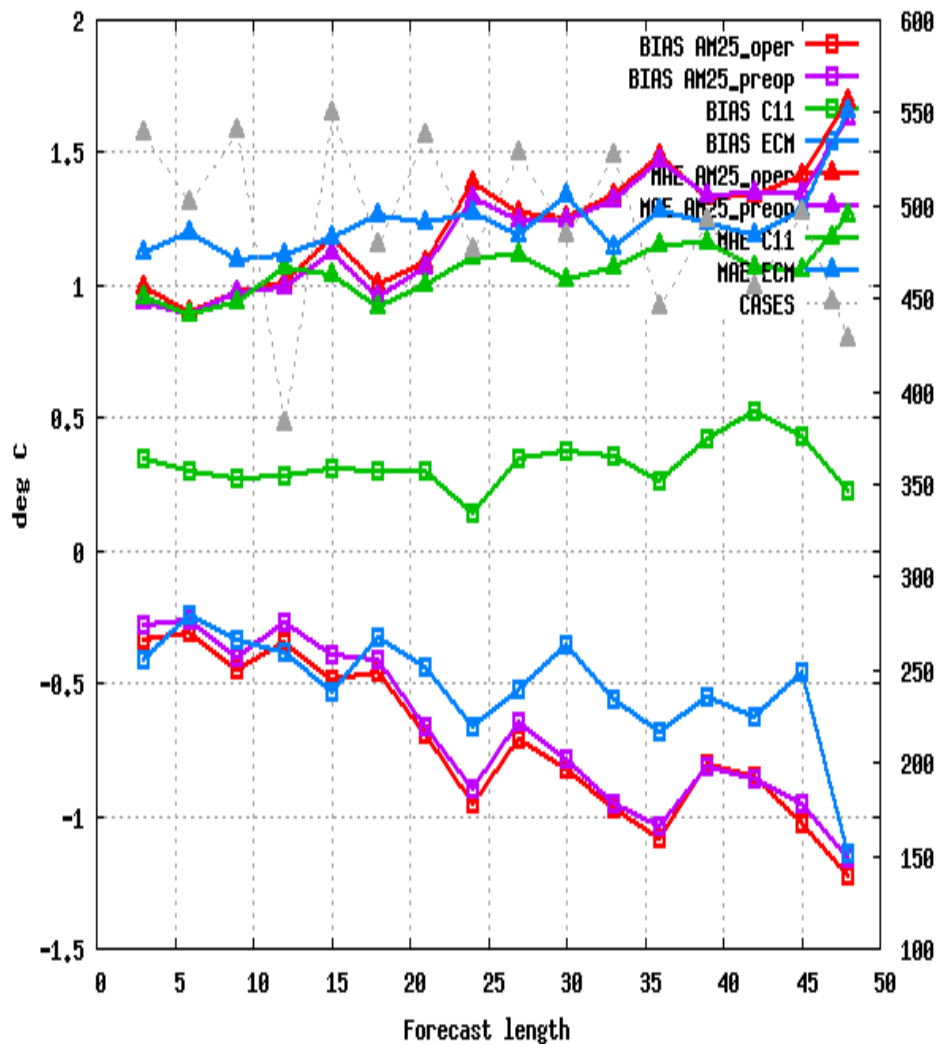

Selection: Norrland using 81 stations
 T2m Period: 20160320-20160326
 Hours: {00,12}

Selection: Norrland using 80 stations
 Td2m Period: 20160320-20160326
 Hours: {00,12}

Verification v12-13 T2m/Td2m Svealand

Selection: Svealand using 46 stations
 T2m Period: 20160320-20160326
 Hours: {00,12}

Selection: Svealand using 44 stations
 Td2m Period: 20160320-20160326
 Hours: {00,12}

Verification v12-13 T2m/Td2m Götaland

Selection: Gotaland using 58 stations
 T2m Period: 20160320-20160326
 Hours: {00,12}

Selection: Gotaland using 56 stations
 Td2m Period: 20160320-20160326
 Hours: {00,12}

Verification v12-13 RH2m No/Sv

Selection: Norway2 using 232 stations
 Rh2m Period: 20160320-20160326
 Hours: {00,12}