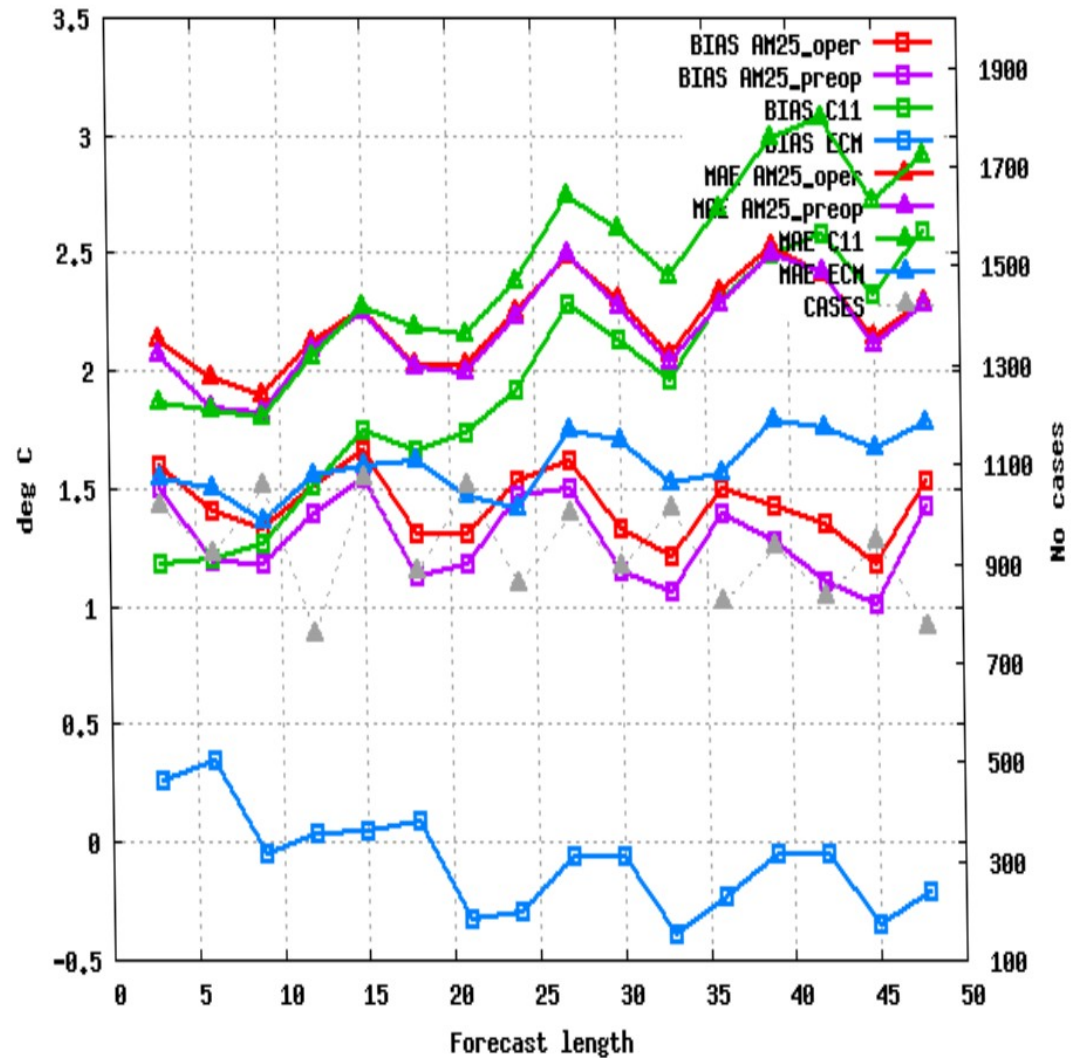

Verification v12-13 T2m No/Sv

Selection: Norway2 using 248 stations
 T2m Period: 20160320-20160326
 Hours: {00,12}

Selection: Sweden2 using 187 stations
 T2m Period: 20160320-20160326
 Hours: {00,12}

Verification v12-13 T2m/Td2m Norrland

Selection: Norrland using 81 stations
 T2m Period: 20160320-20160326
 Hours: {00,12}

Selection: Norrland using 80 stations
 Td2m Period: 20160320-20160326
 Hours: {00,12}

Verification v12-13 T2m/Td2m Svealand

Selection: Svealand using 46 stations
 T2m Period: 20160320-20160326
 Hours: {00,12}

Selection: Svealand using 44 stations
 Td2m Period: 20160320-20160326
 Hours: {00,12}

Verification v12-13 T2m/Td2m Götaland

Selection: Gotaland using 58 stations
 T2m Period: 20160320-20160326
 Hours: {00,12}

Selection: Gotaland using 56 stations
 Td2m Period: 20160320-20160326
 Hours: {00,12}

Verification v12-13 RH2m No/Sv

Selection: Norway2 using 232 stations
 Rh2m Period: 20160320-20160326
 Hours: {00,12}