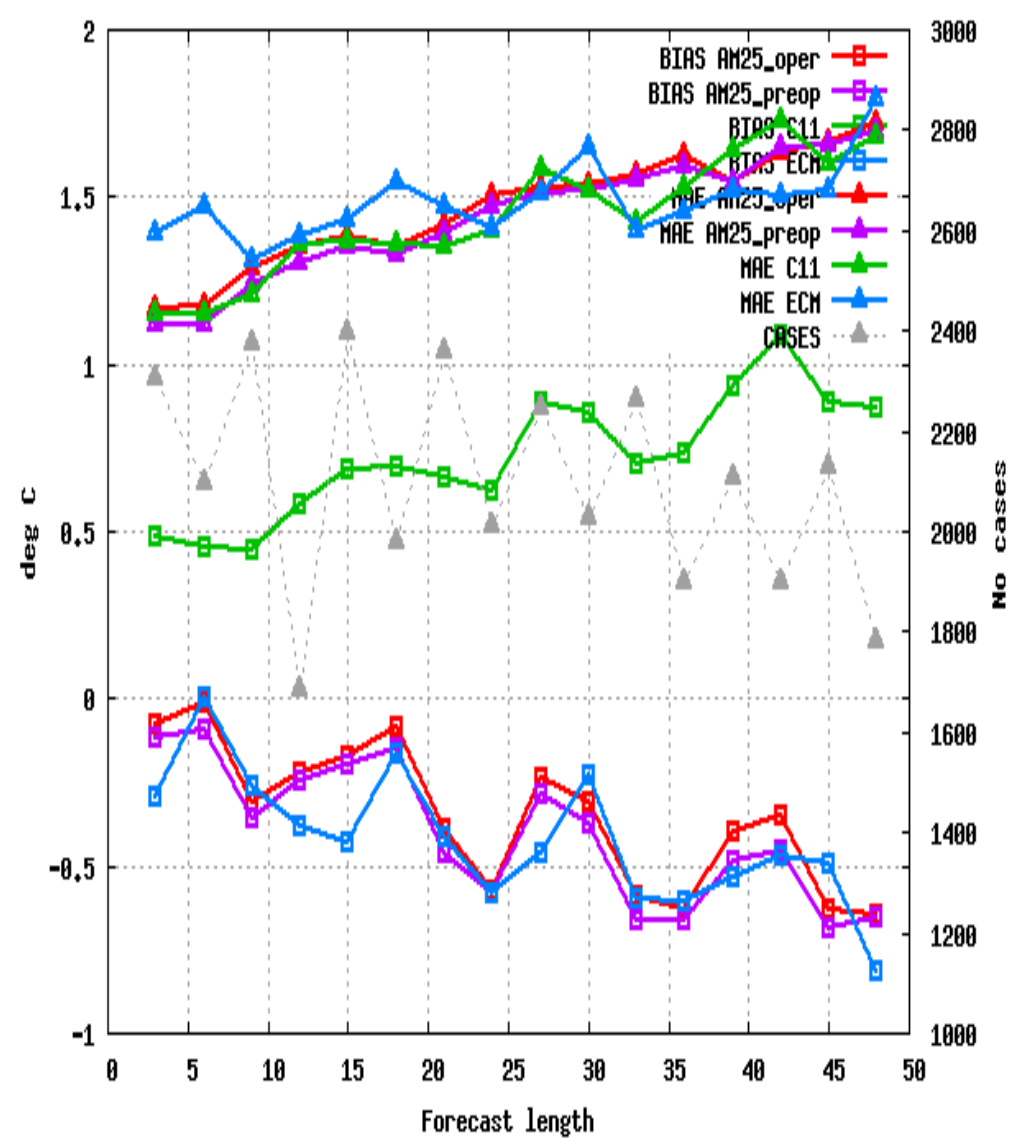

Verification v12-13 T2m No/Sv

Selection: Norway2 using 248 stations
 T2m Period: 20160320-20160326
 Hours: {00,12}

Selection: Sweden2 using 187 stations
 T2m Period: 20160320-20160326
 Hours: {00,12}

Verification v12-13 T2m/Td2m Norrland

Selection: Norrland using 81 stations
 T2m Period: 20160320-20160326
 Hours: {00,12}

Selection: Norrland using 80 stations
 Td2m Period: 20160320-20160326
 Hours: {00,12}

Verification v12-13 T2m/Td2m Svealand

Selection: Svealand using 46 stations
 T2m Period: 20160320-20160326
 Hours: {00,12}

Selection: Svealand using 44 stations
 Td2m Period: 20160320-20160326
 Hours: {00,12}

Verification v12-13 T2m/Td2m Götaland

Selection: Gotaland using 58 stations
 T2m Period: 20160320-20160326
 Hours: {00,12}

Selection: Gotaland using 56 stations
 Td2m Period: 20160320-20160326
 Hours: {00,12}

Verification v12-13 RH2m No/Sv

Selection: Norway2 using 232 stations
 Rh2m Period: 20160320-20160326
 Hours: {00,12}