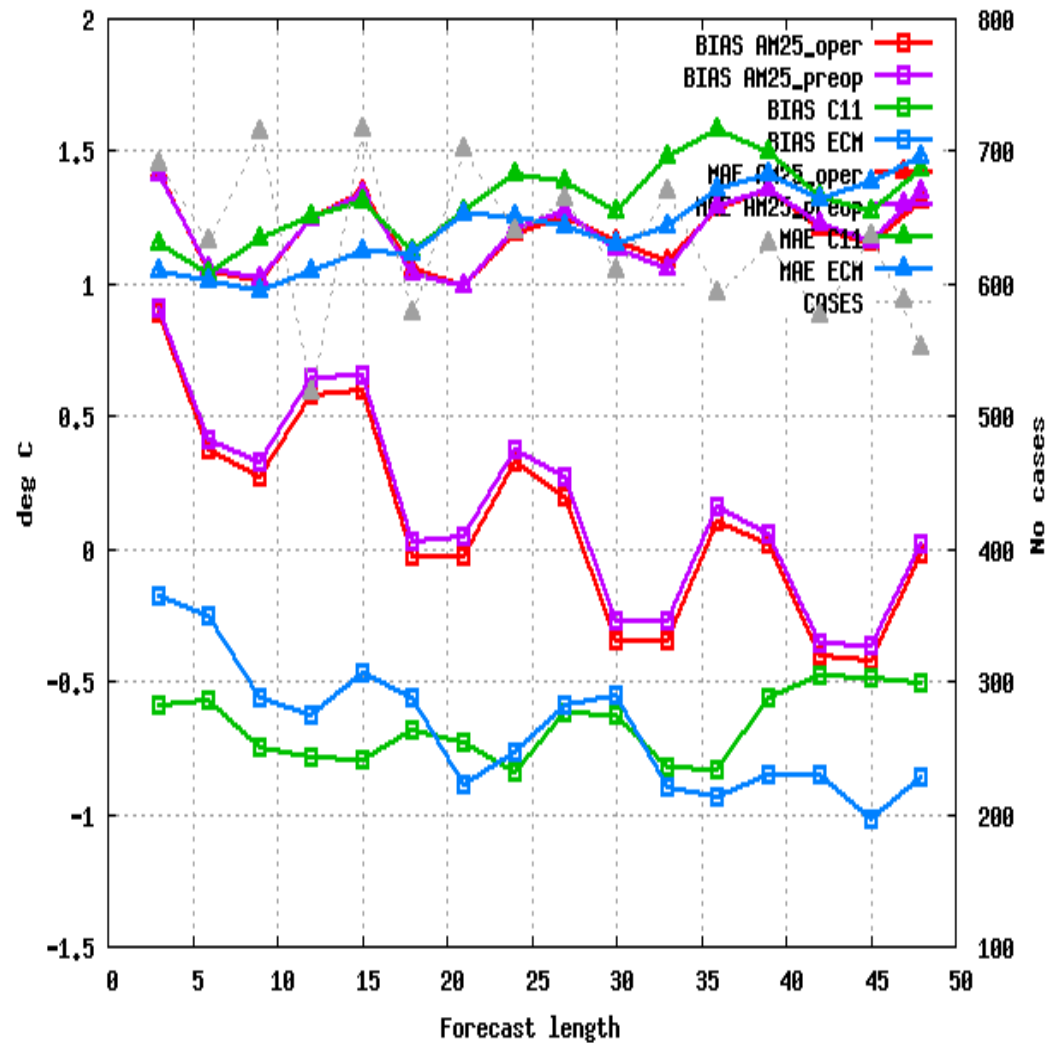

Selection: Svealand using 46 stations
 T2m Period: 20160320-20160326
 Hours: {00,12}

Selection: Svealand using 44 stations
 Td2m Period: 20160320-20160326
 Hours: {00,12}

Verification v12-13 T2m/Td2m Götaland

Selection: Gotaland using 58 stations
 T2m Period: 20160320-20160326
 Hours: {00,12}

Selection: Gotaland using 56 stations
 Td2m Period: 20160320-20160326
 Hours: {00,12}

Verification v12-13 RH2m No/Sv

Selection: Norway2 using 232 stations
 Rh2m Period: 20160320-20160326
 Hours: {00,12}