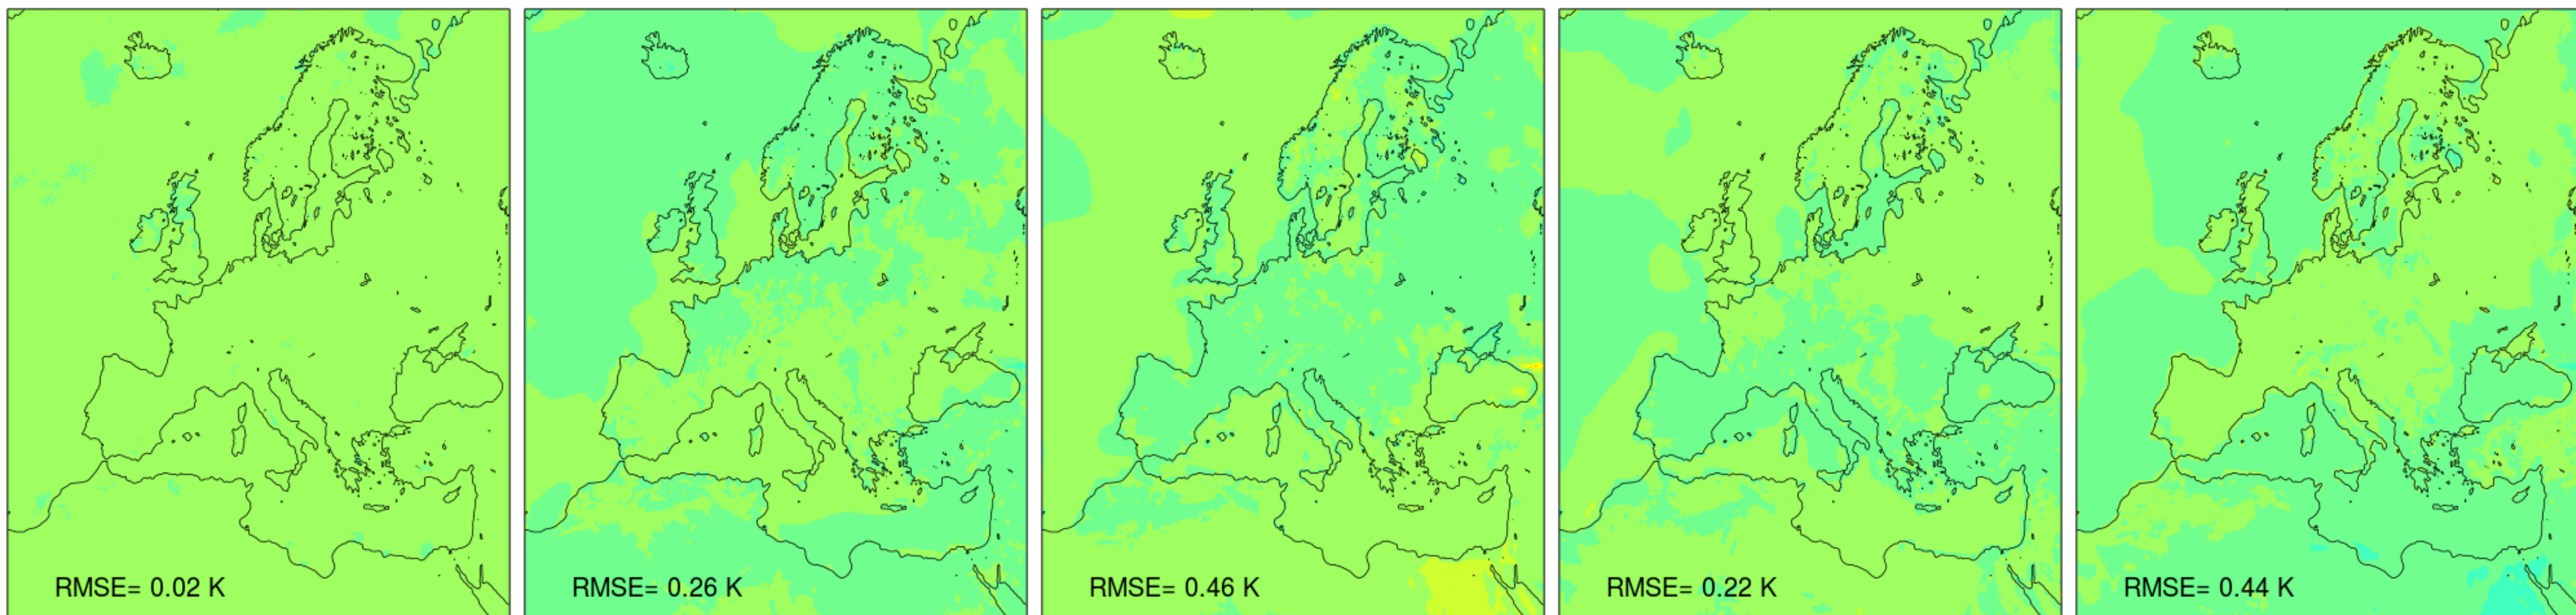

Min. daily temperature bias [K] | Top: Raw | Bottom: Bias-corrected (METNO-QMAP-MESAN-1989-2010)