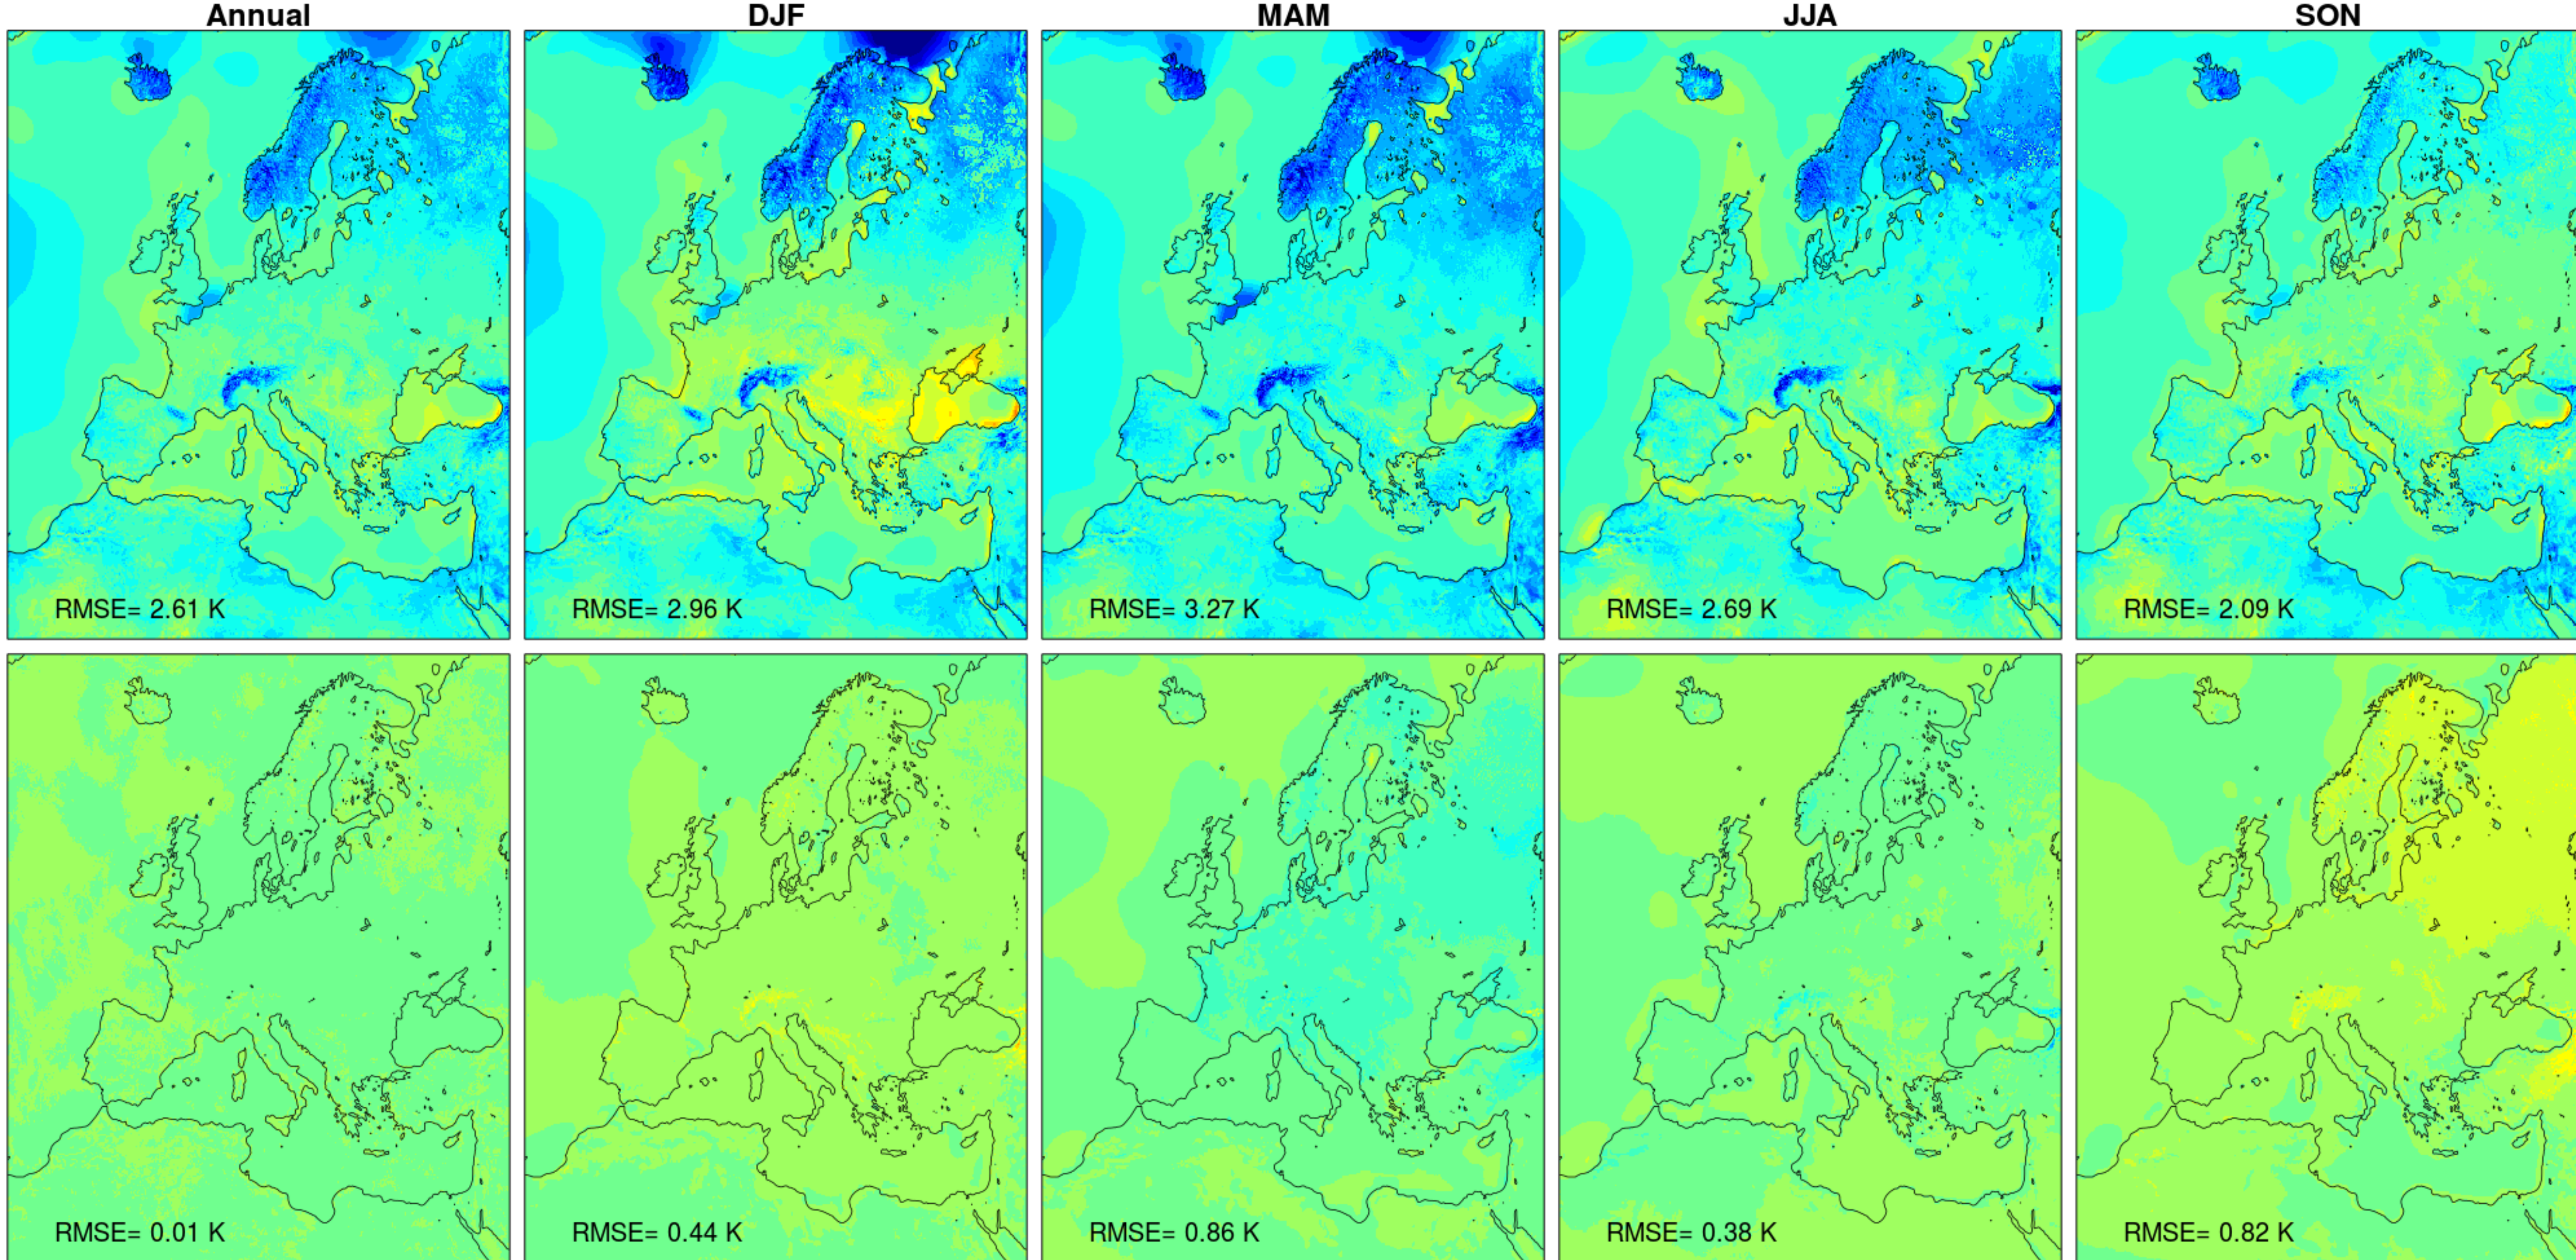

Min. daily temperature bias [K] | Top: Raw | Bottom: Bias-corrected (METNO-QMAP-MESAN-1989-2010)