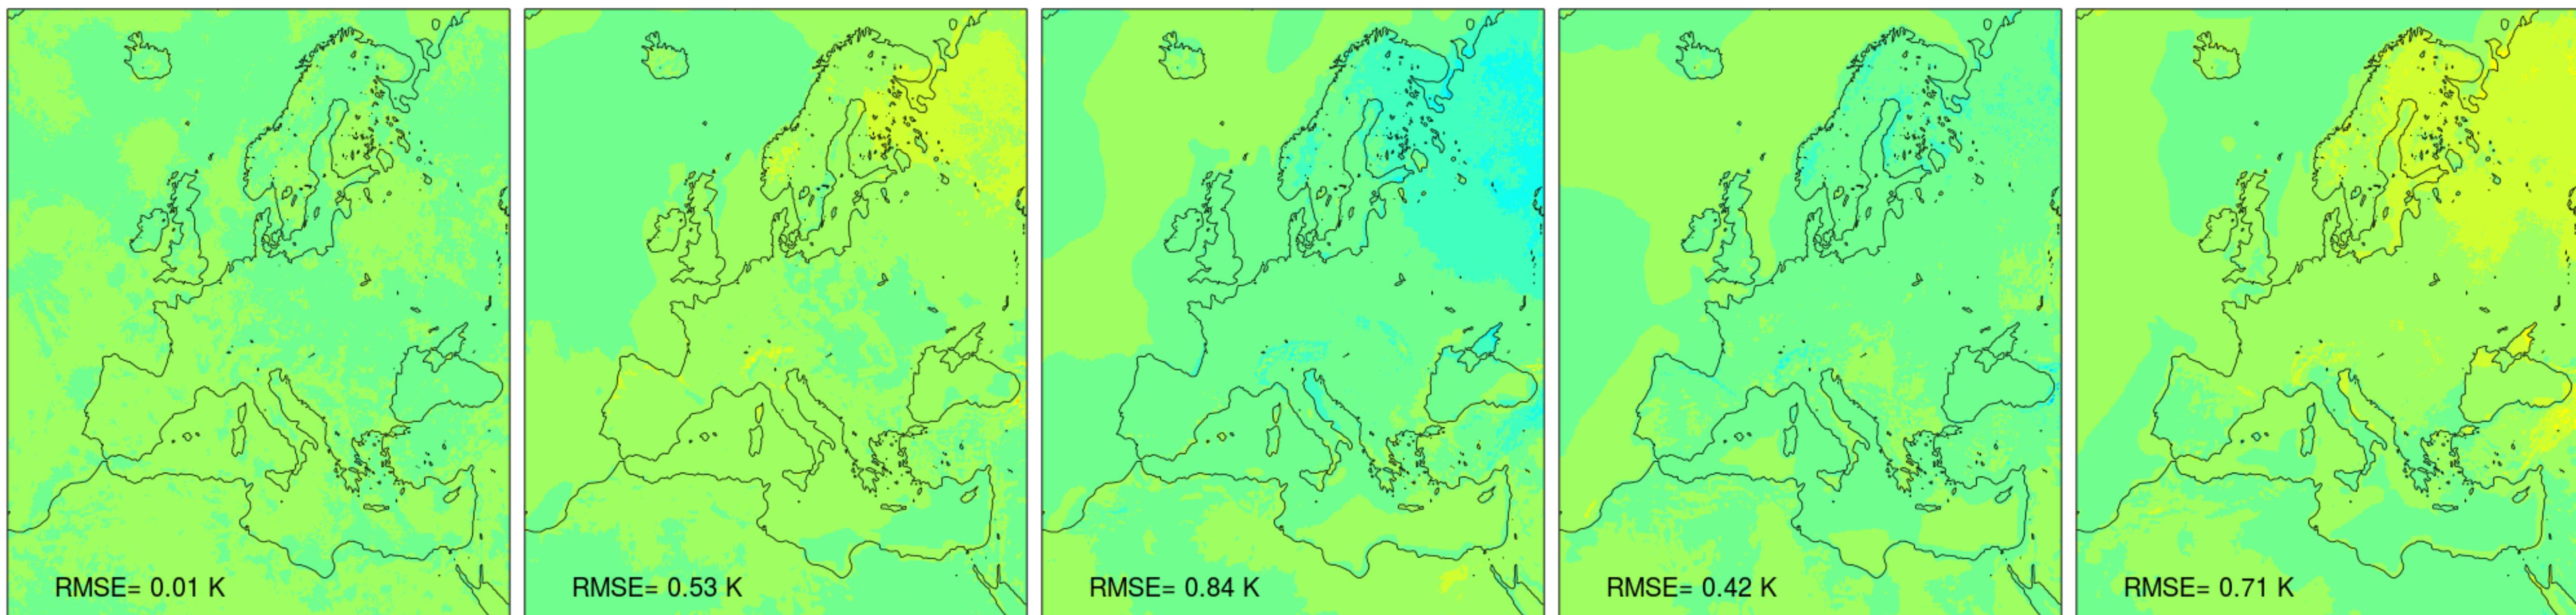

Min. daily temperature bias [K] | Top: Raw | Bottom: Bias-corrected (METNO-QMAP-MESAN-1989-2010)