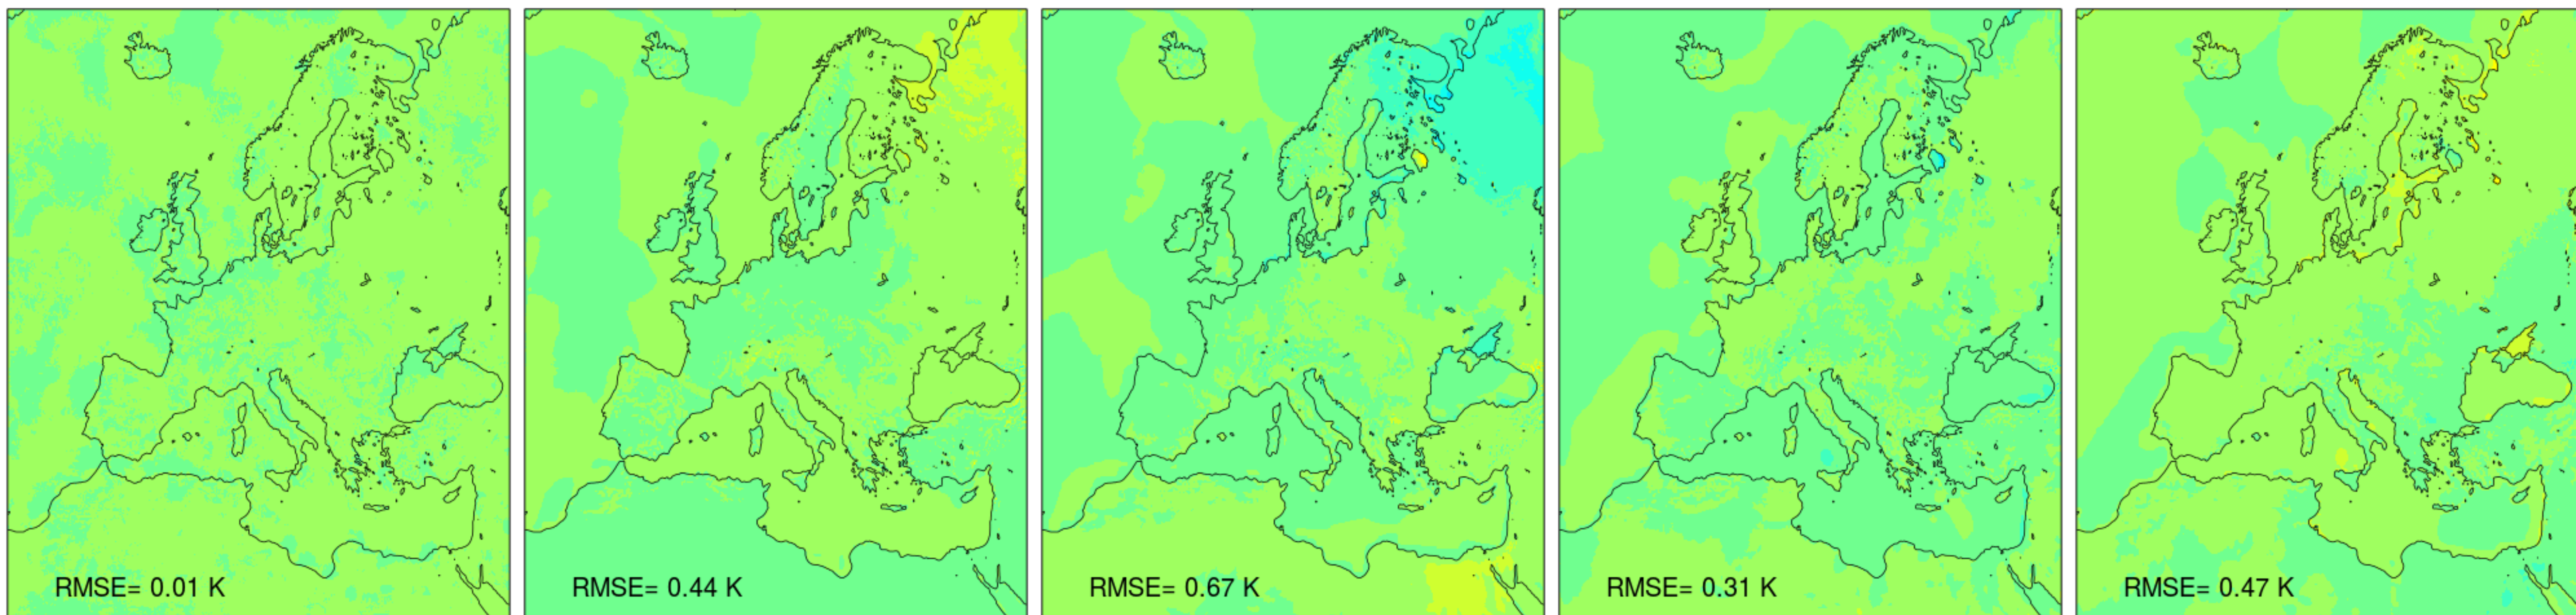

Min. daily temperature bias [K] | Top: Raw | Bottom: Bias-corrected (METNO-QMAP-MESAN-1989-2010)