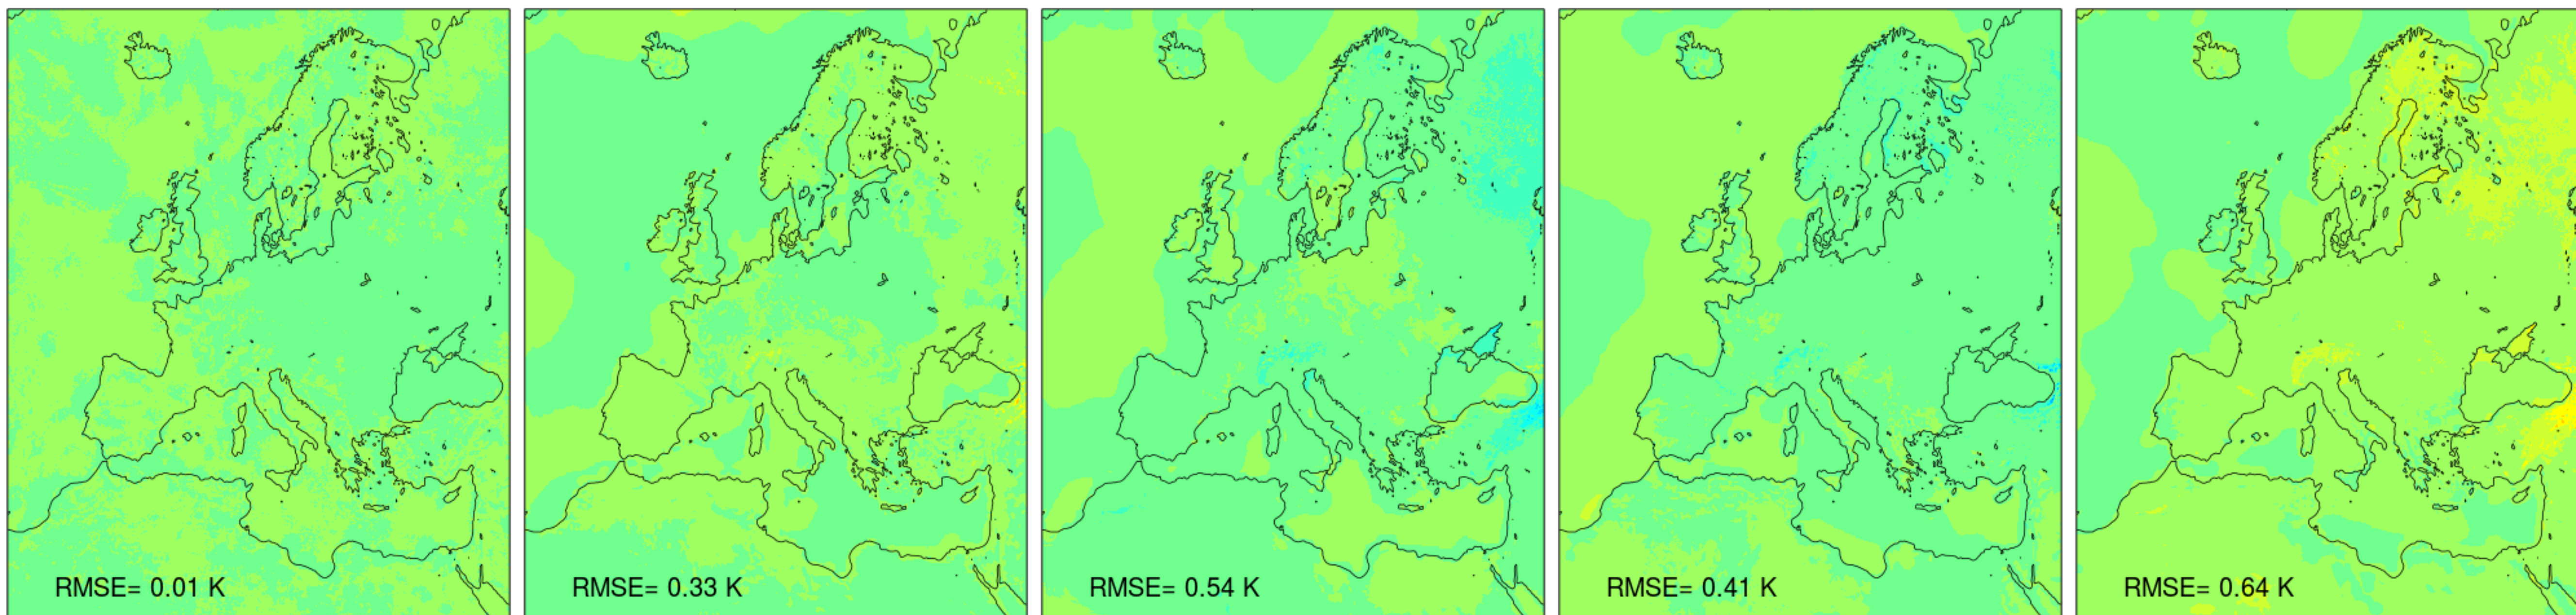

Min. daily temperature bias [K] | Top: Raw | Bottom: Bias-corrected (METNO-QMAP-MESAN-1989-2010)