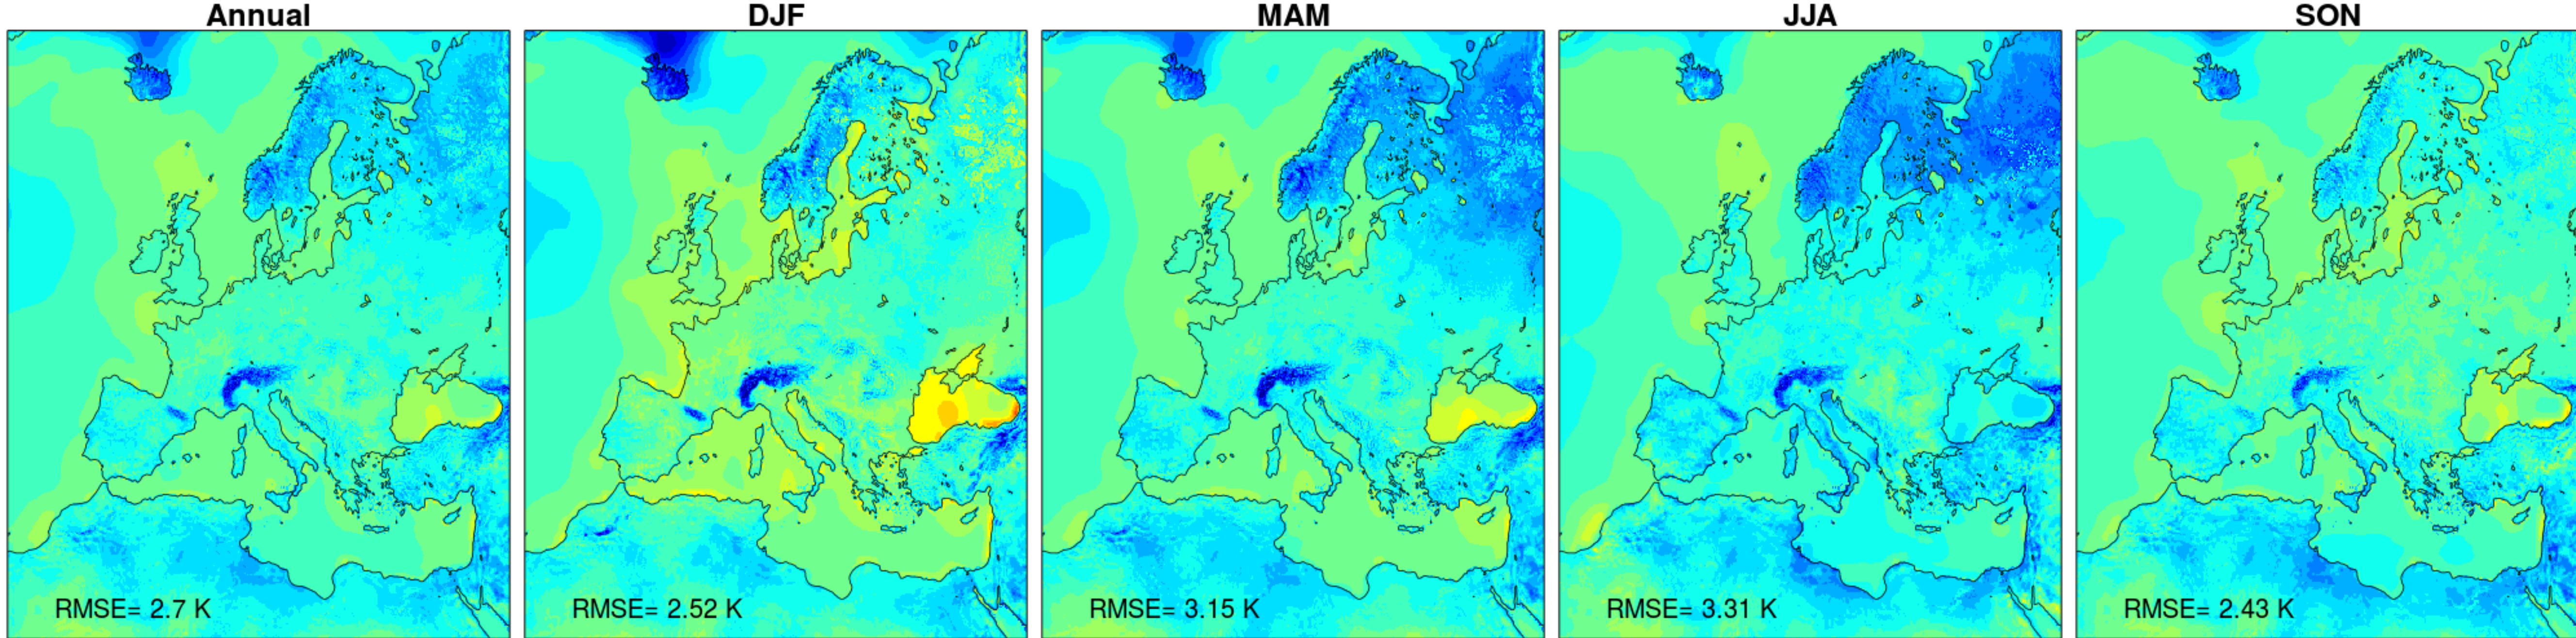

Min. daily temperature bias [K] | Top: Raw | Bottom: Bias-corrected (METNO-QMAP-MESAN-1989-2010)

SMHI-RCA4 driven by ICHEC-EC-EARTH_historical_r12i1p1

Min. daily temperature bias [K] | Top: Raw | Bottom: Bias-corrected (METNO-QMAP-MESAN-1989-2010)