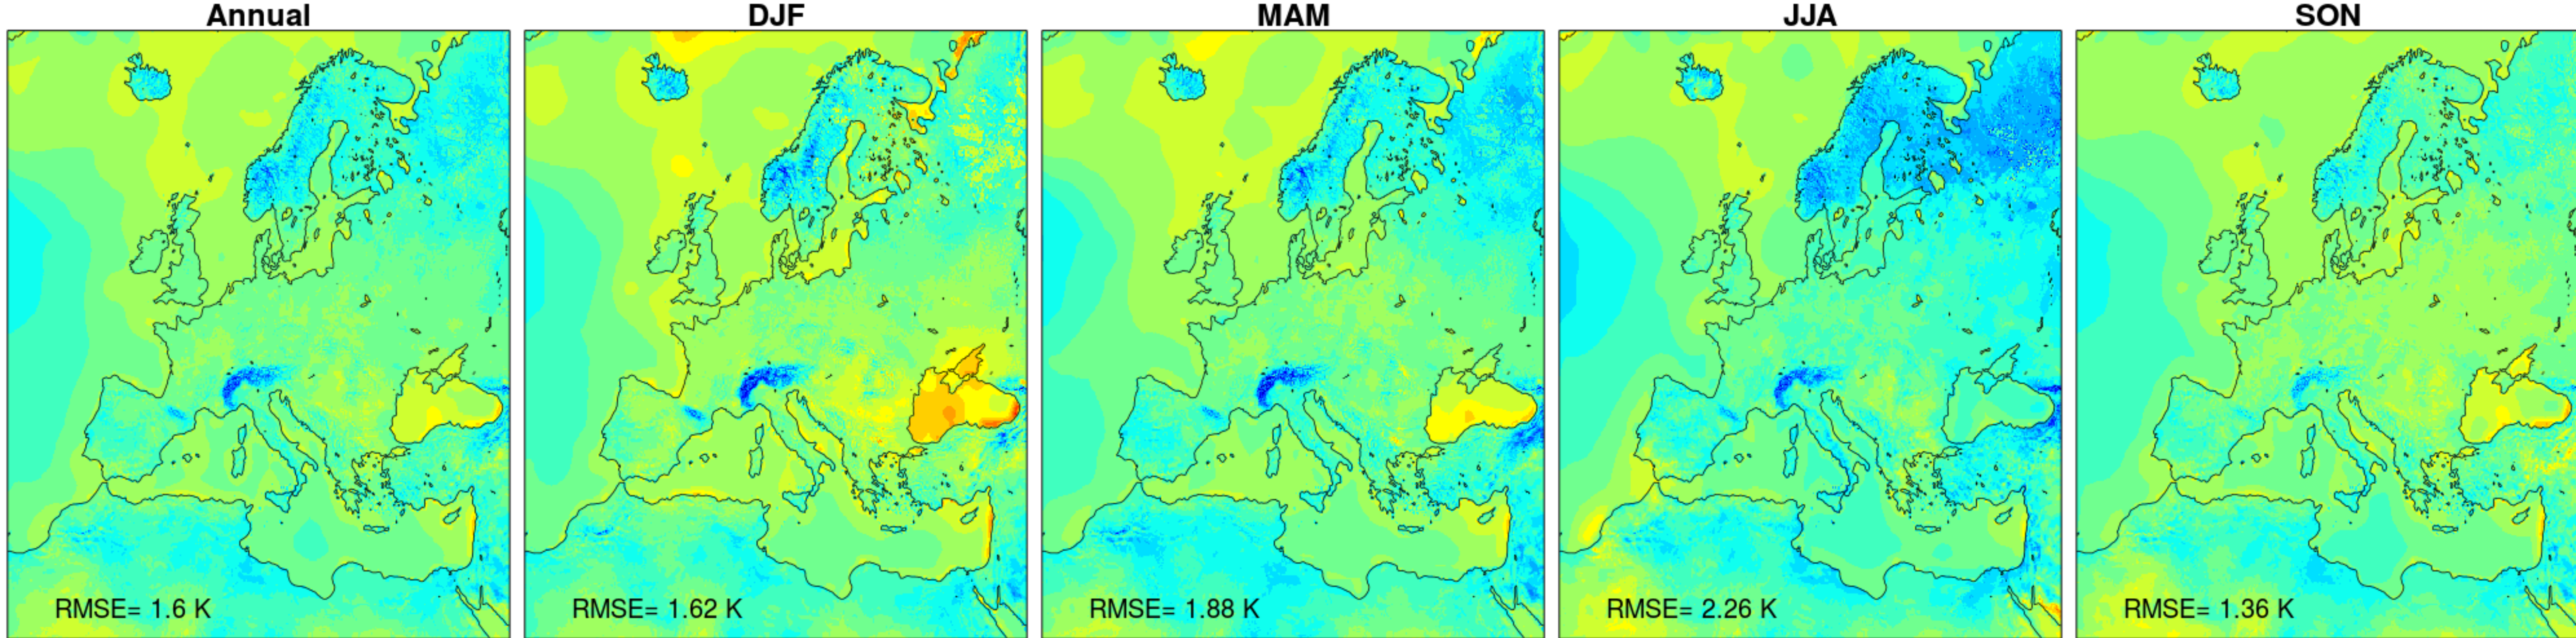

Min. daily temperature bias [K] | Top: Raw | Bottom: Bias-corrected (METNO-QMAP-MESAN-1989-2010)