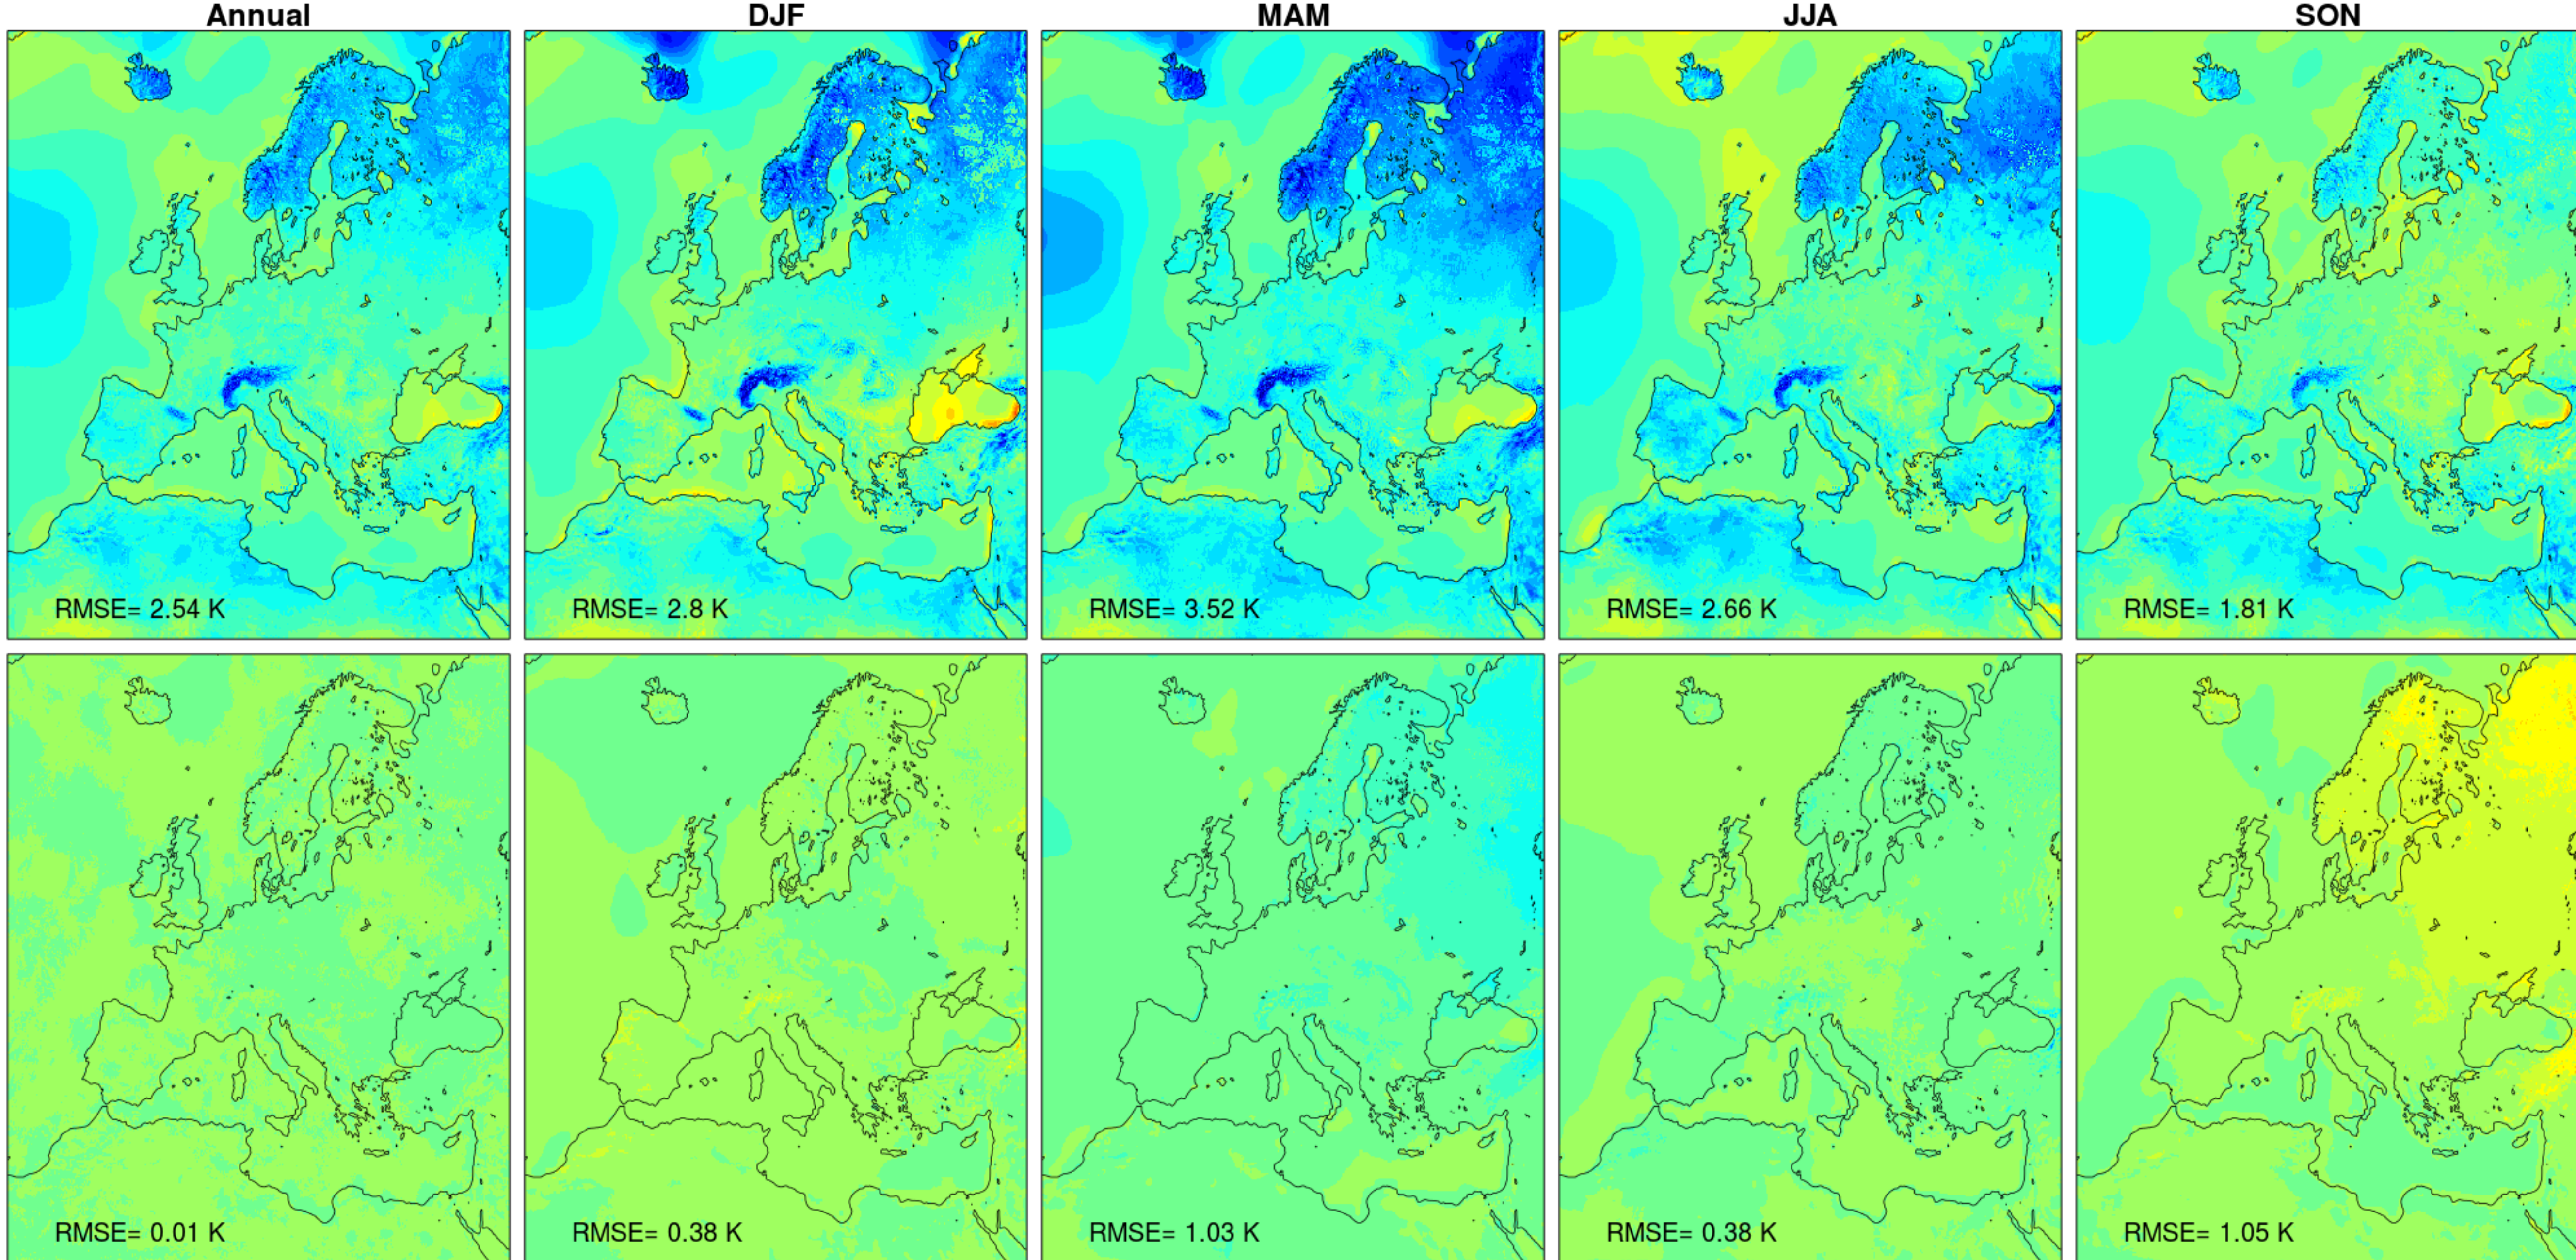

Min. daily temperature bias [K] | Top: Raw | Bottom: Bias-corrected (METNO-QMAP-MESAN-1989-2010)

CLMcom-CCLM4-8-17 driven by CNRM-CERFACS-CNRM-CM5_historical_r1i1p1

Min. daily temperature bias [K] | Top: Raw | Bottom: Bias-corrected (METNO-QMAP-MESAN-1989-2010)

SMHI-RCA4 driven by CNRM-CERFACS-CNRM-CM5_historical_r1i1p1

Min. daily temperature bias [K] | Top: Raw | Bottom: Bias-corrected (METNO-QMAP-MESAN-1989-2010)

CLMcom-CCLM4-8-17 driven by ICHEC-EC-EARTH_historical_r12i1p1

Min. daily temperature bias [K] | Top: Raw | Bottom: Bias-corrected (METNO-QMAP-MESAN-1989-2010)

SMHI-RCA4 driven by ICHEC-EC-EARTH_historical_r12i1p1

Min. daily temperature bias [K] | Top: Raw | Bottom: Bias-corrected (METNO-QMAP-MESAN-1989-2010)