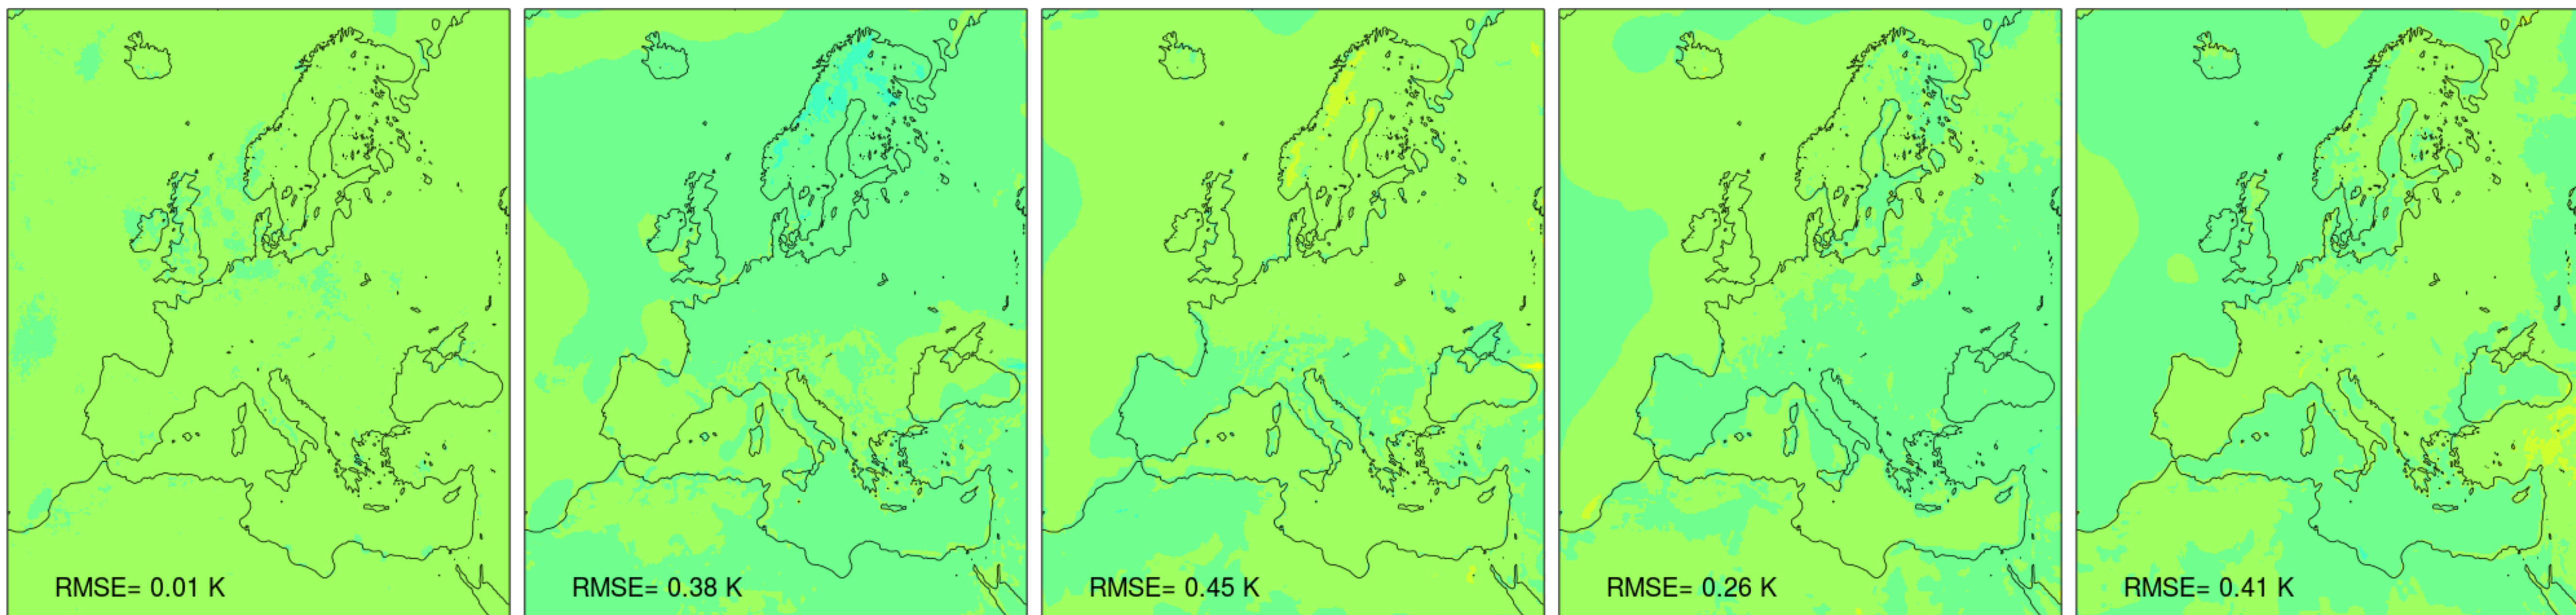

Min. daily temperature bias [K] | Top: Raw | Bottom: Bias-corrected (METNO-QMAP-MESAN-1989-2010)