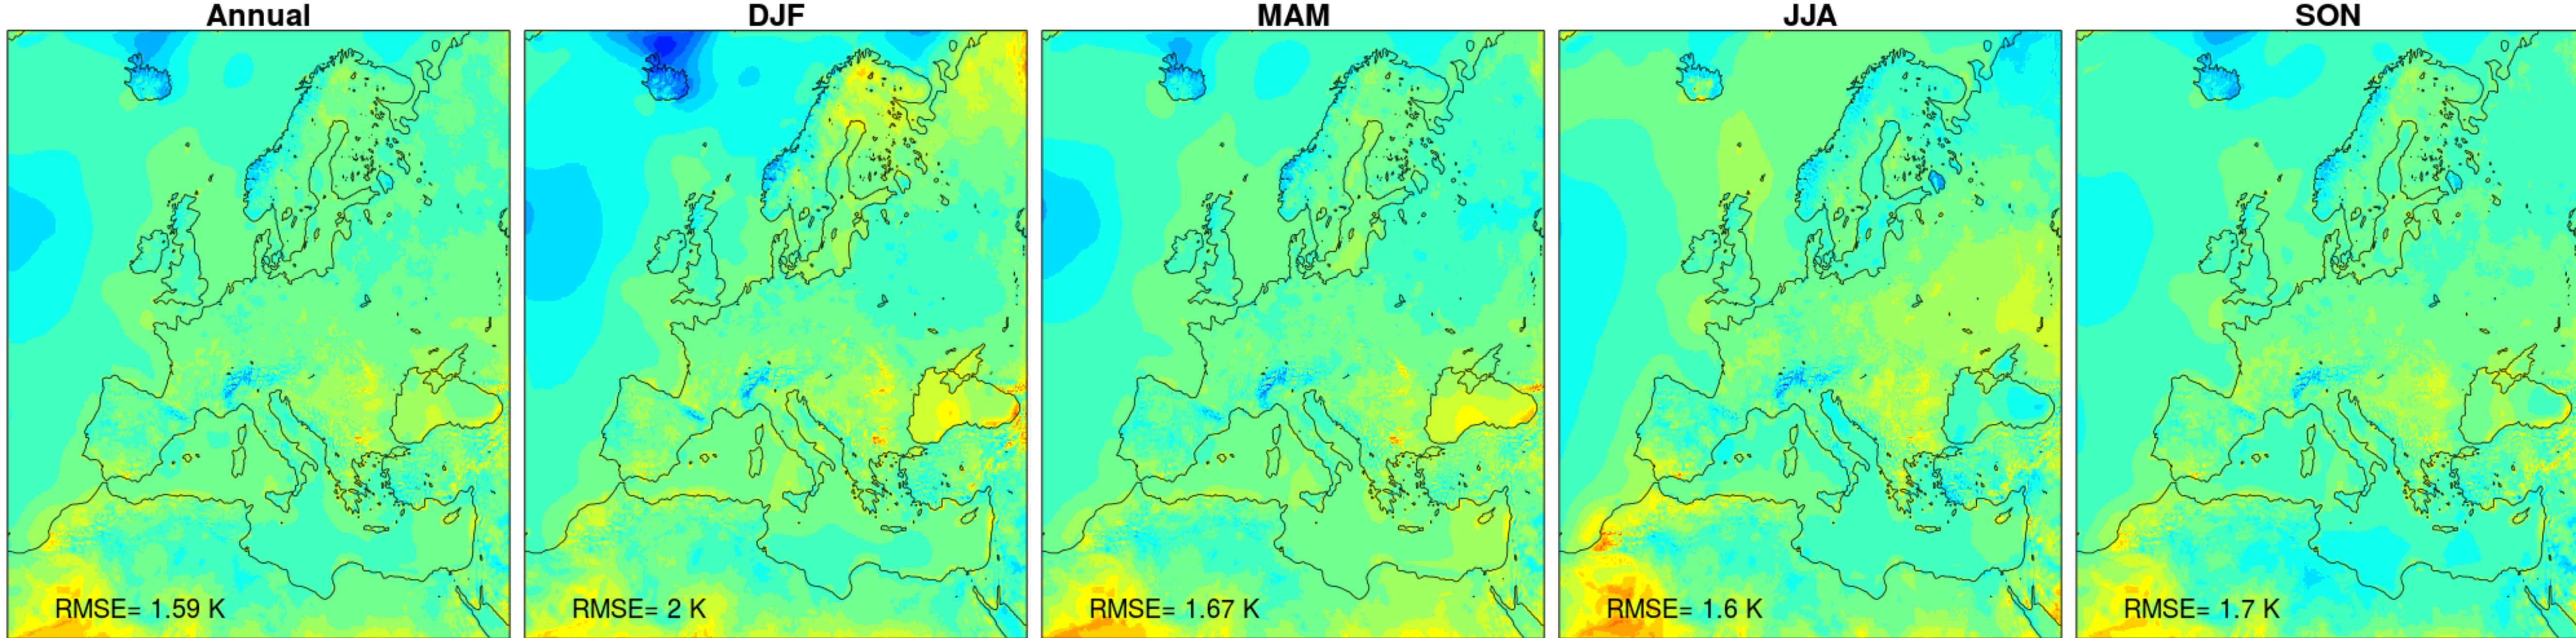

Min. daily temperature bias [K] | Top: Raw | Bottom: Bias-corrected (METNO-QMAP-MESAN-1989-2010)