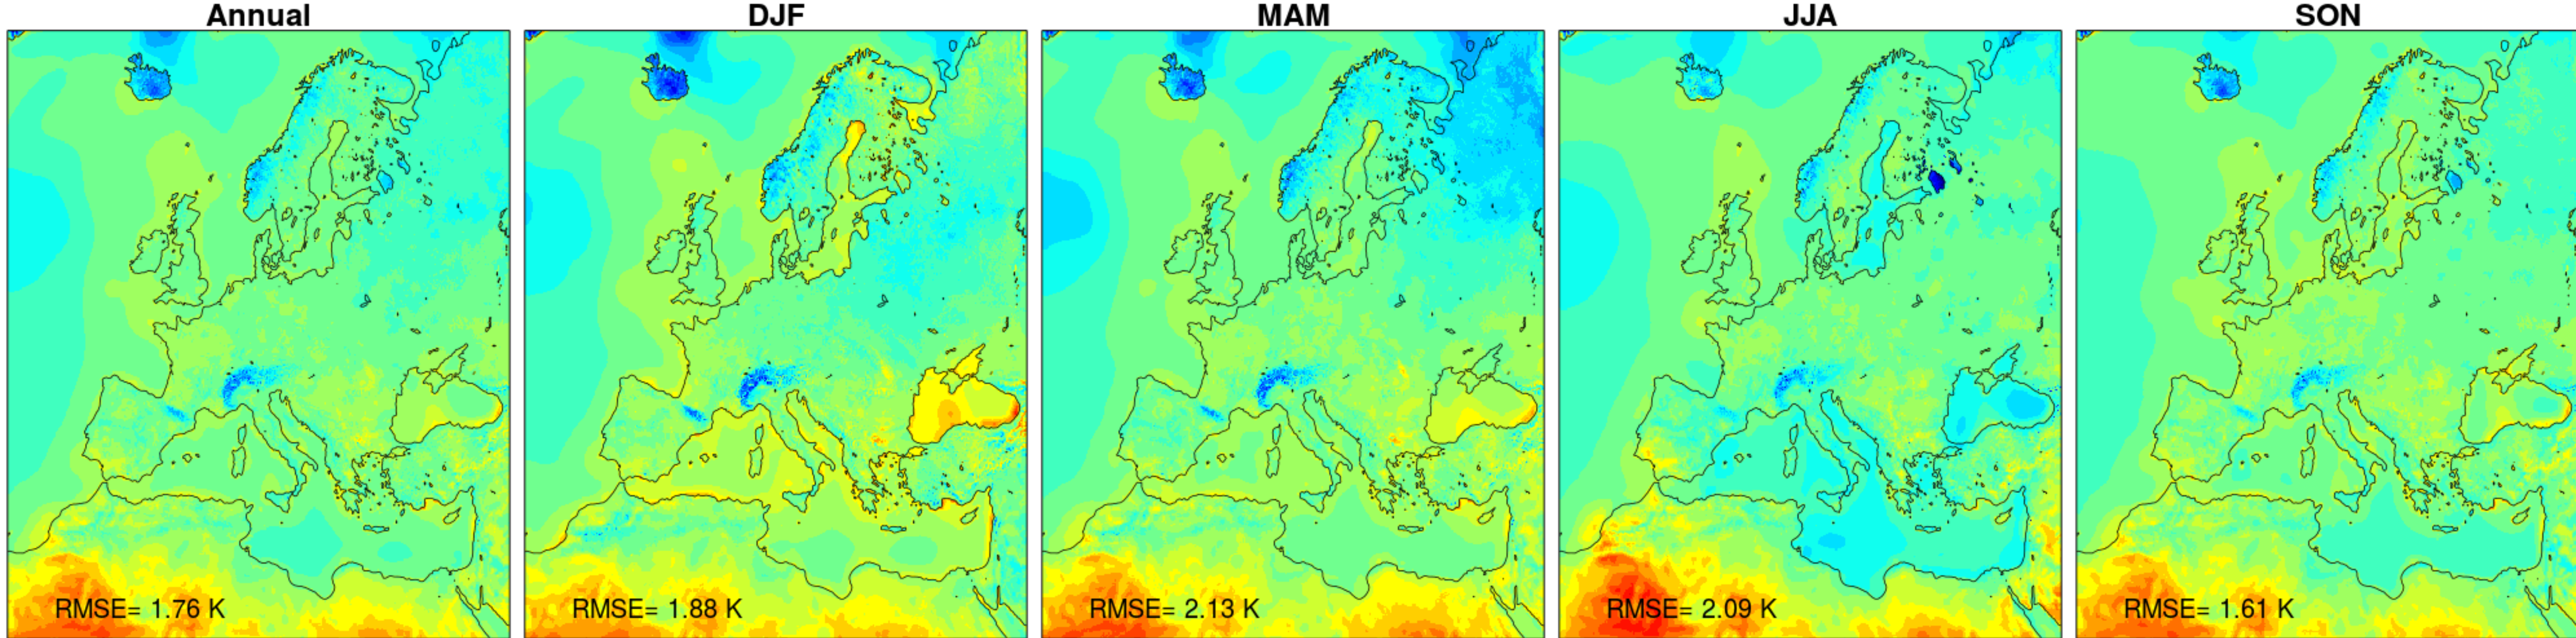

Min. daily temperature bias [K] | Top: Raw | Bottom: Bias-corrected (METNO-QMAP-MESAN-1989-2010)