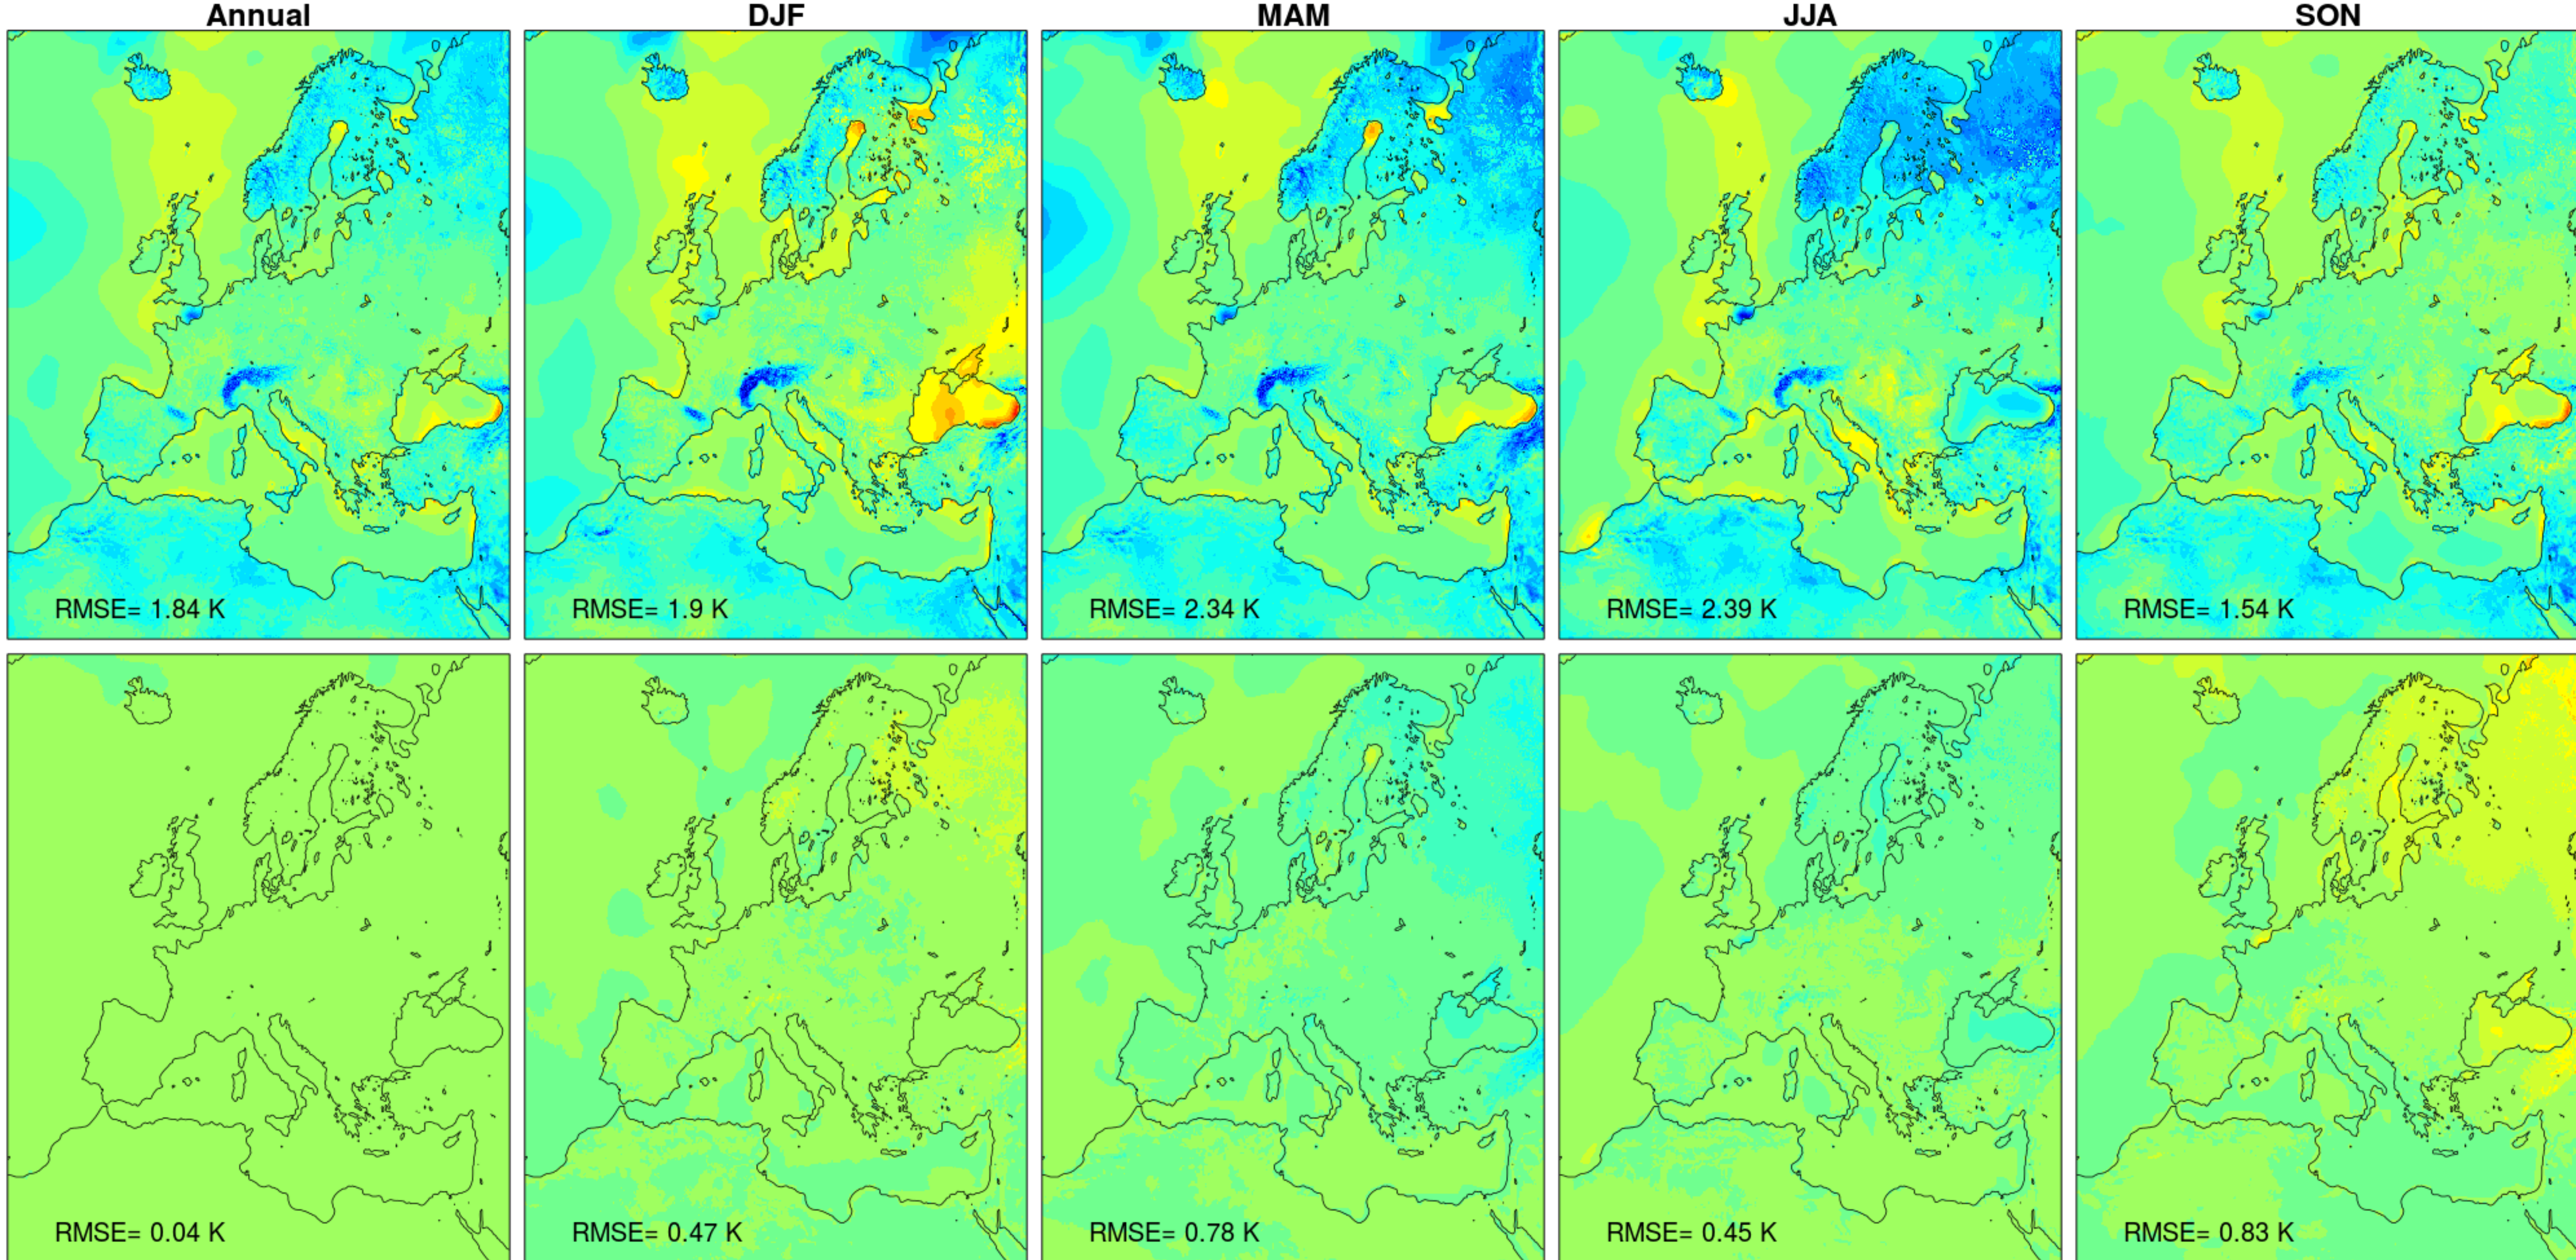

Min. daily temperature bias [K] | Top: Raw | Bottom: Bias-corrected (METNO-QMAP-MESAN-1989-2010)