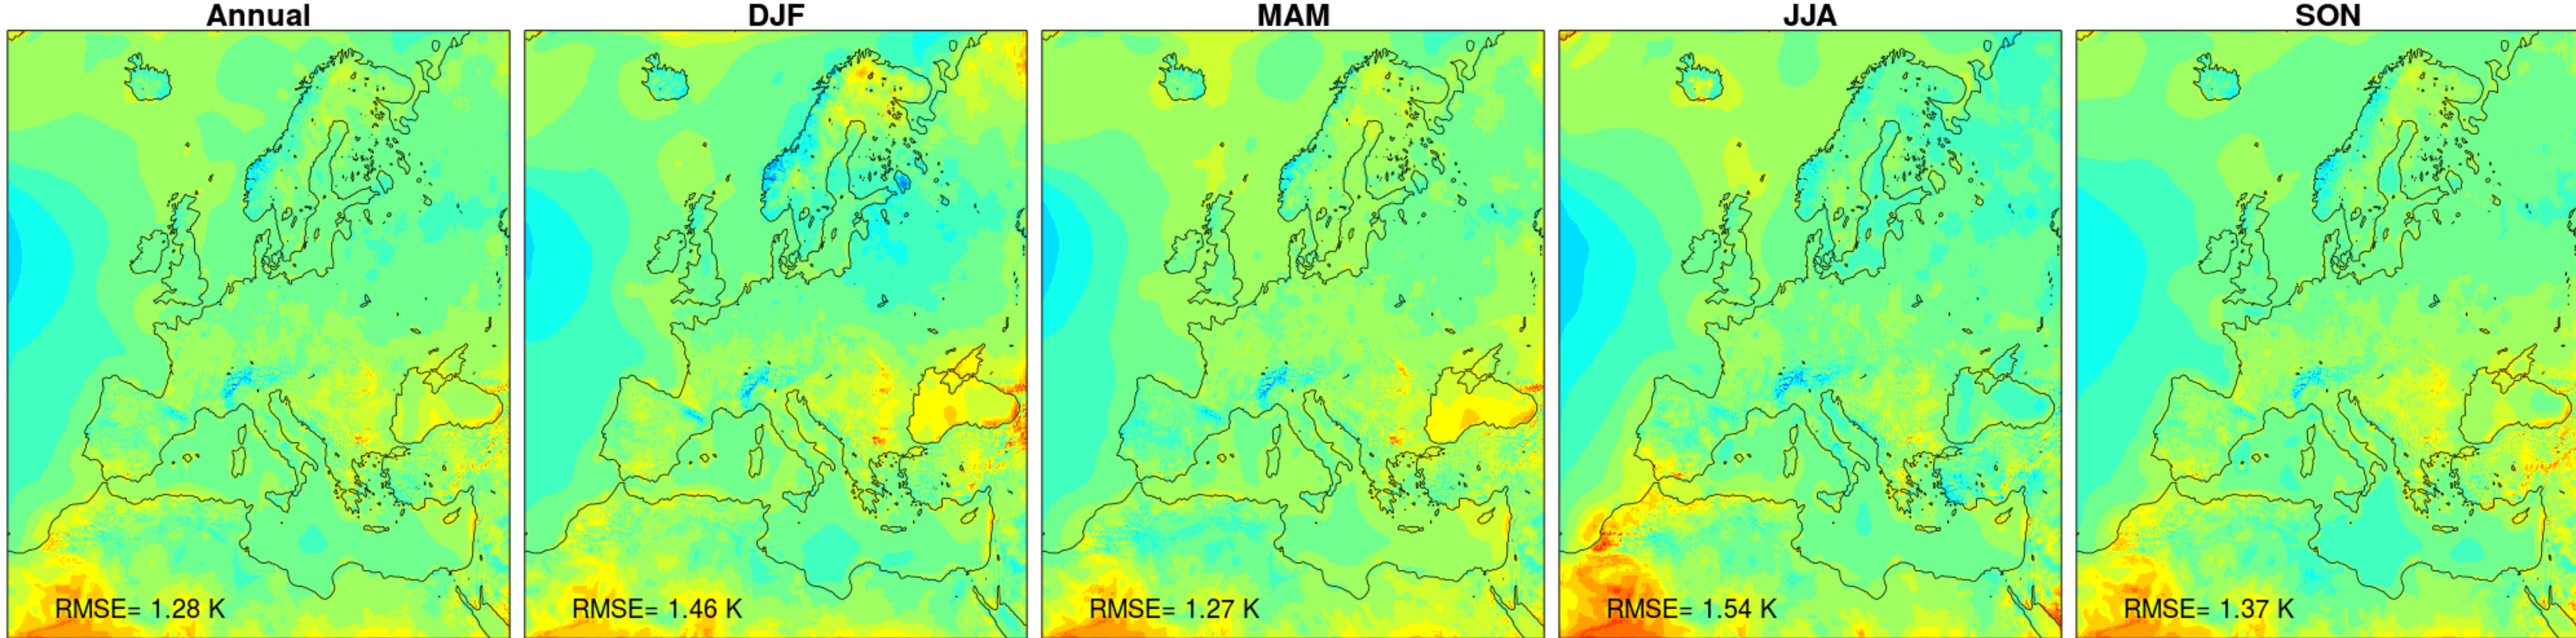

Min. daily temperature bias [K] | Top: Raw | Bottom: Bias-corrected (METNO-QMAP-MESAN-1989-2010)