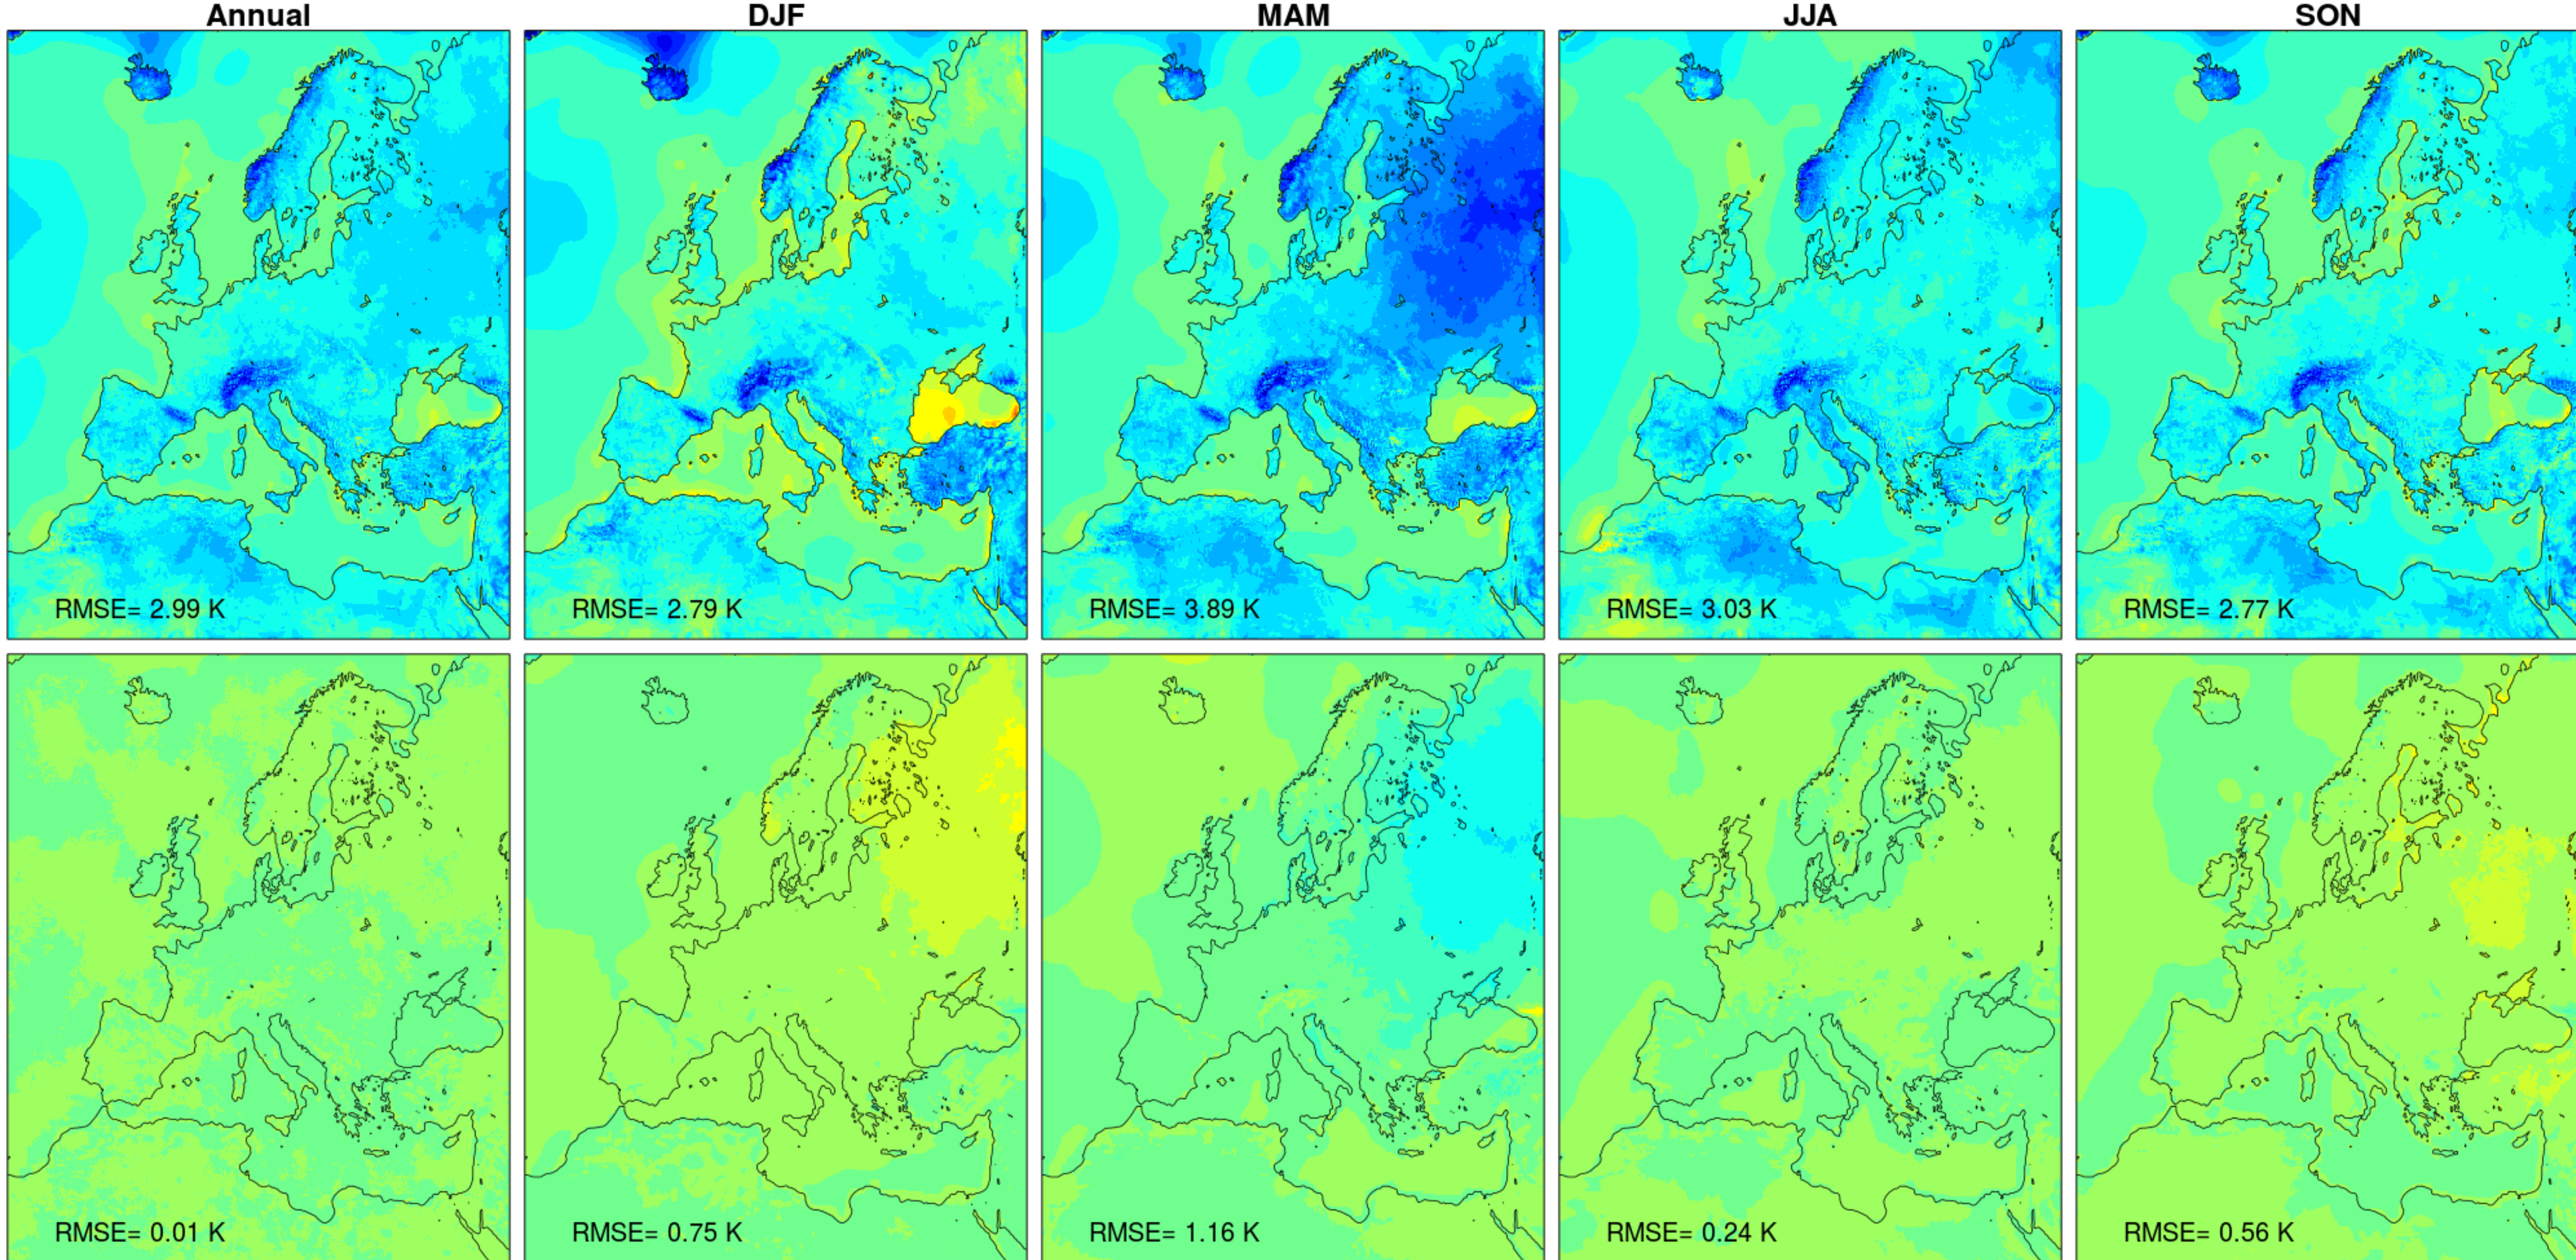

SMHI-RCA4 driven by CNRM-CERFACS-CNRM-CM5_historical_r1i1p1

Min. daily temperature bias [K] | Top: Raw | Bottom: Bias-corrected (METNO-QMAP-MESAN-1989-2010)

CLMcom-CCLM4-8-17 driven by ICHEC-EC-EARTH_historical_r12i1p1

Min. daily temperature bias [K] | Top: Raw | Bottom: Bias-corrected (METNO-QMAP-MESAN-1989-2010)

SMHI-RCA4 driven by ICHEC-EC-EARTH_historical_r12i1p1

Min. daily temperature bias [K] | Top: Raw | Bottom: Bias-corrected (METNO-QMAP-MESAN-1989-2010)