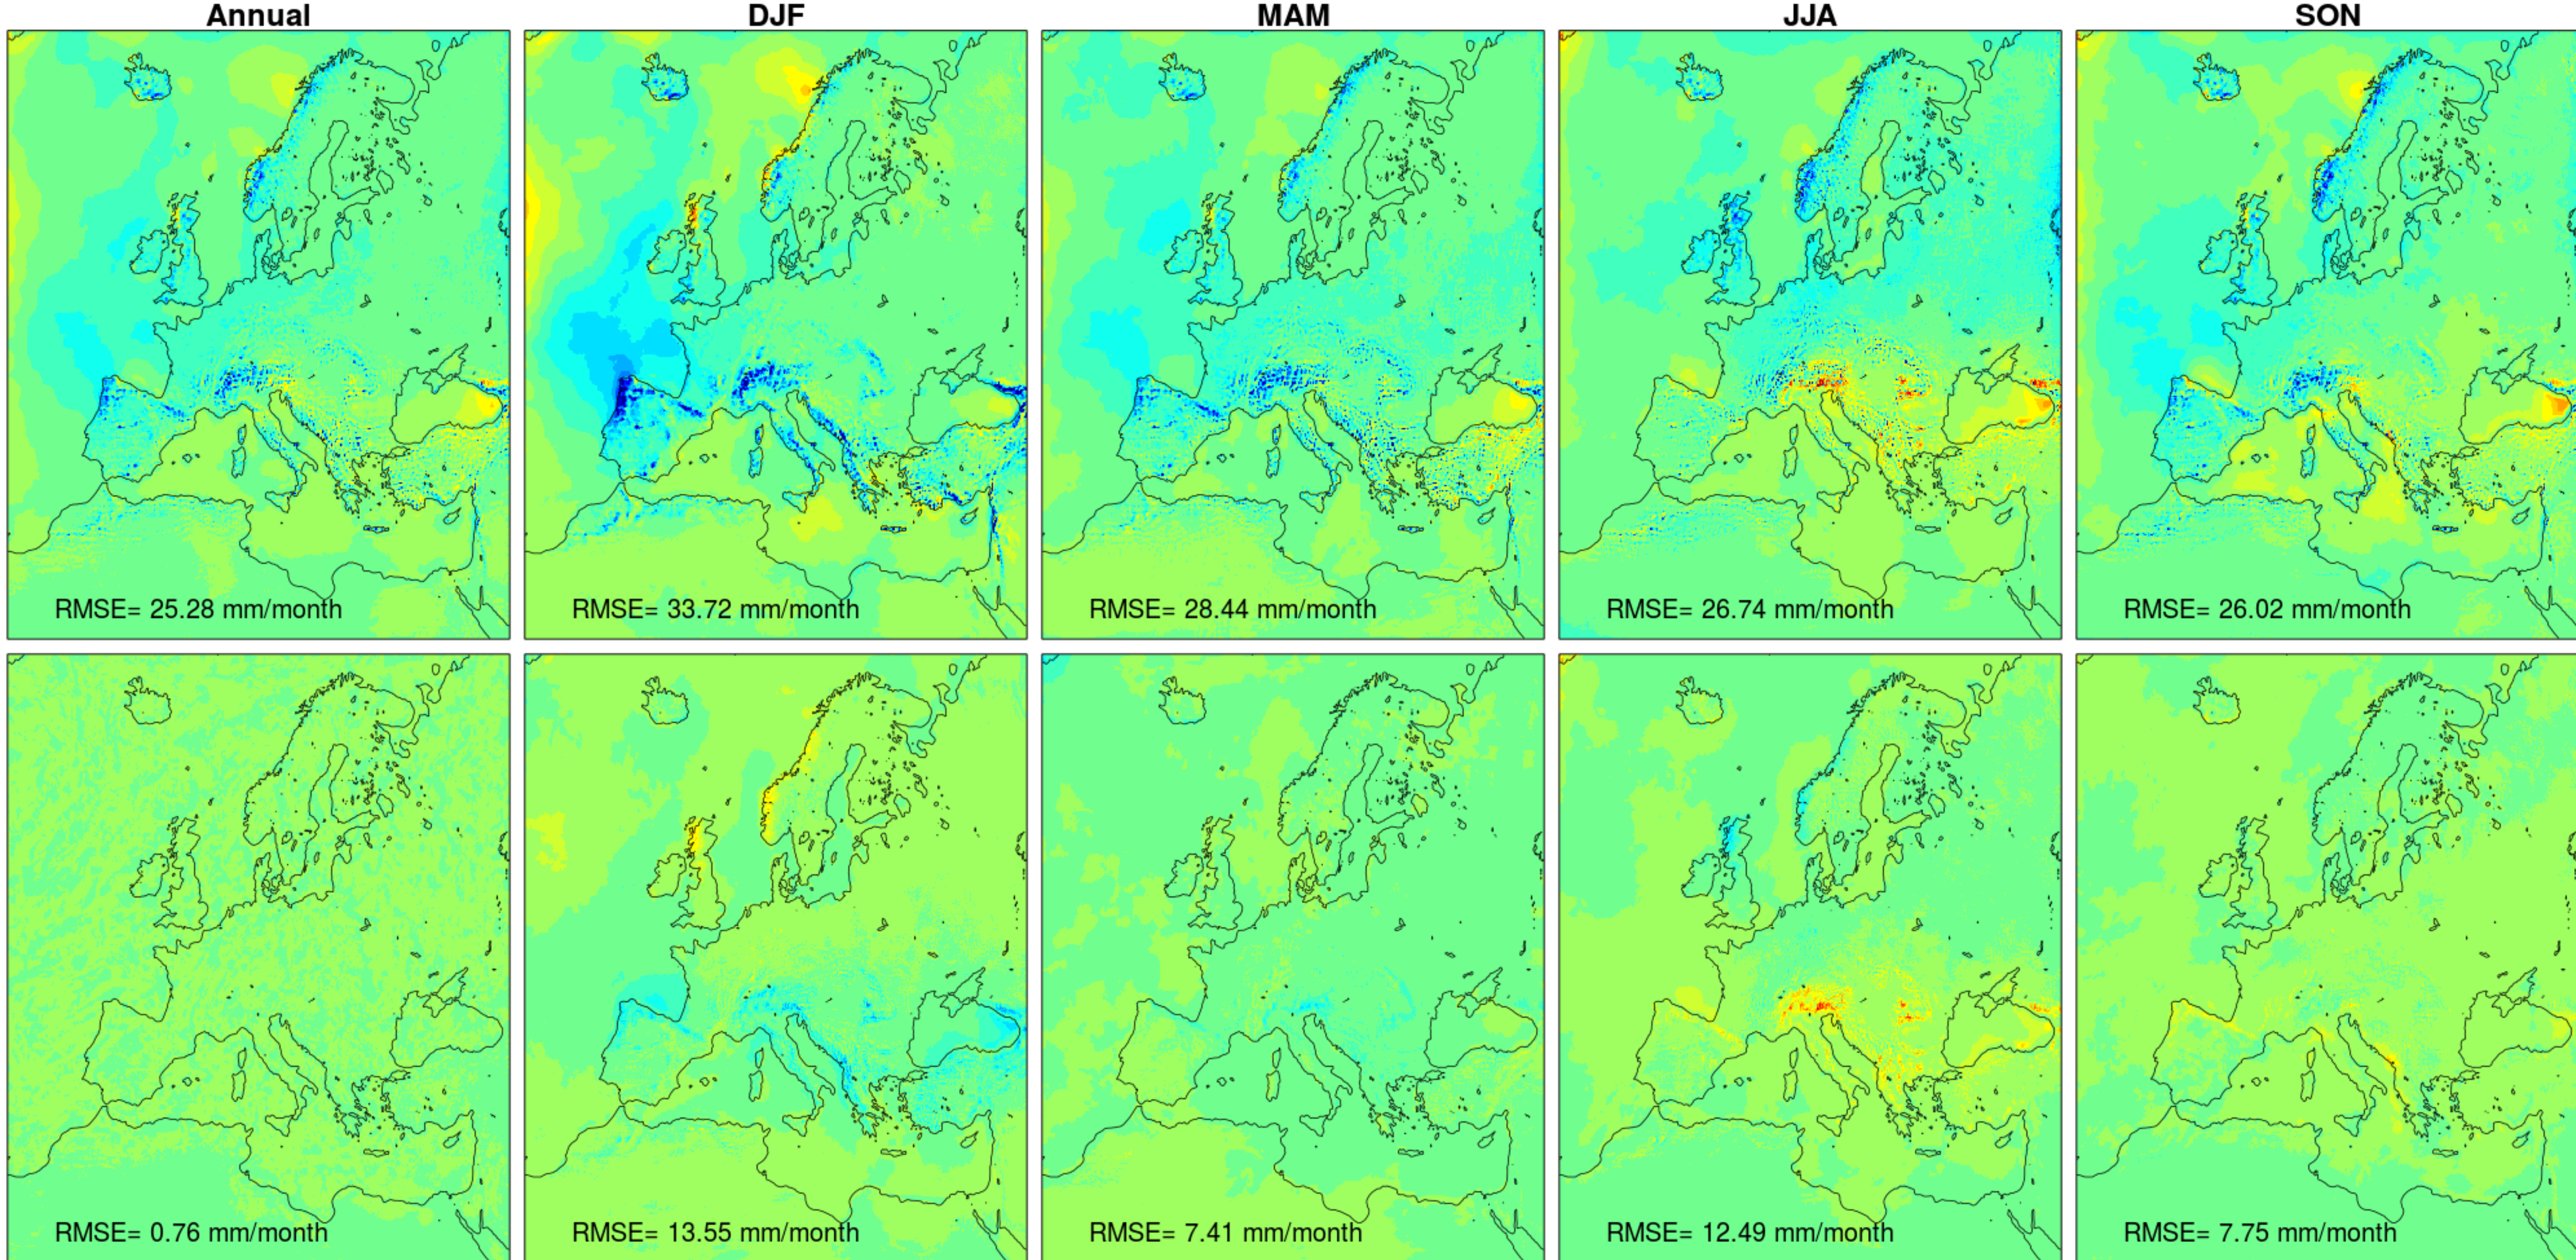

SMHI-RCA4 driven by MOHC-HadGEM2-ES\_historical\_r1i1p1

Precipitation bias [mm/month] | Top: Raw | Bottom: Bias-corrected (METNO-QMAP-MESAN-1989-2010)

CLMcom-CCLM4-8-17 driven by MPI-M-MPI-ESM-LR\_historical\_r1i1p1