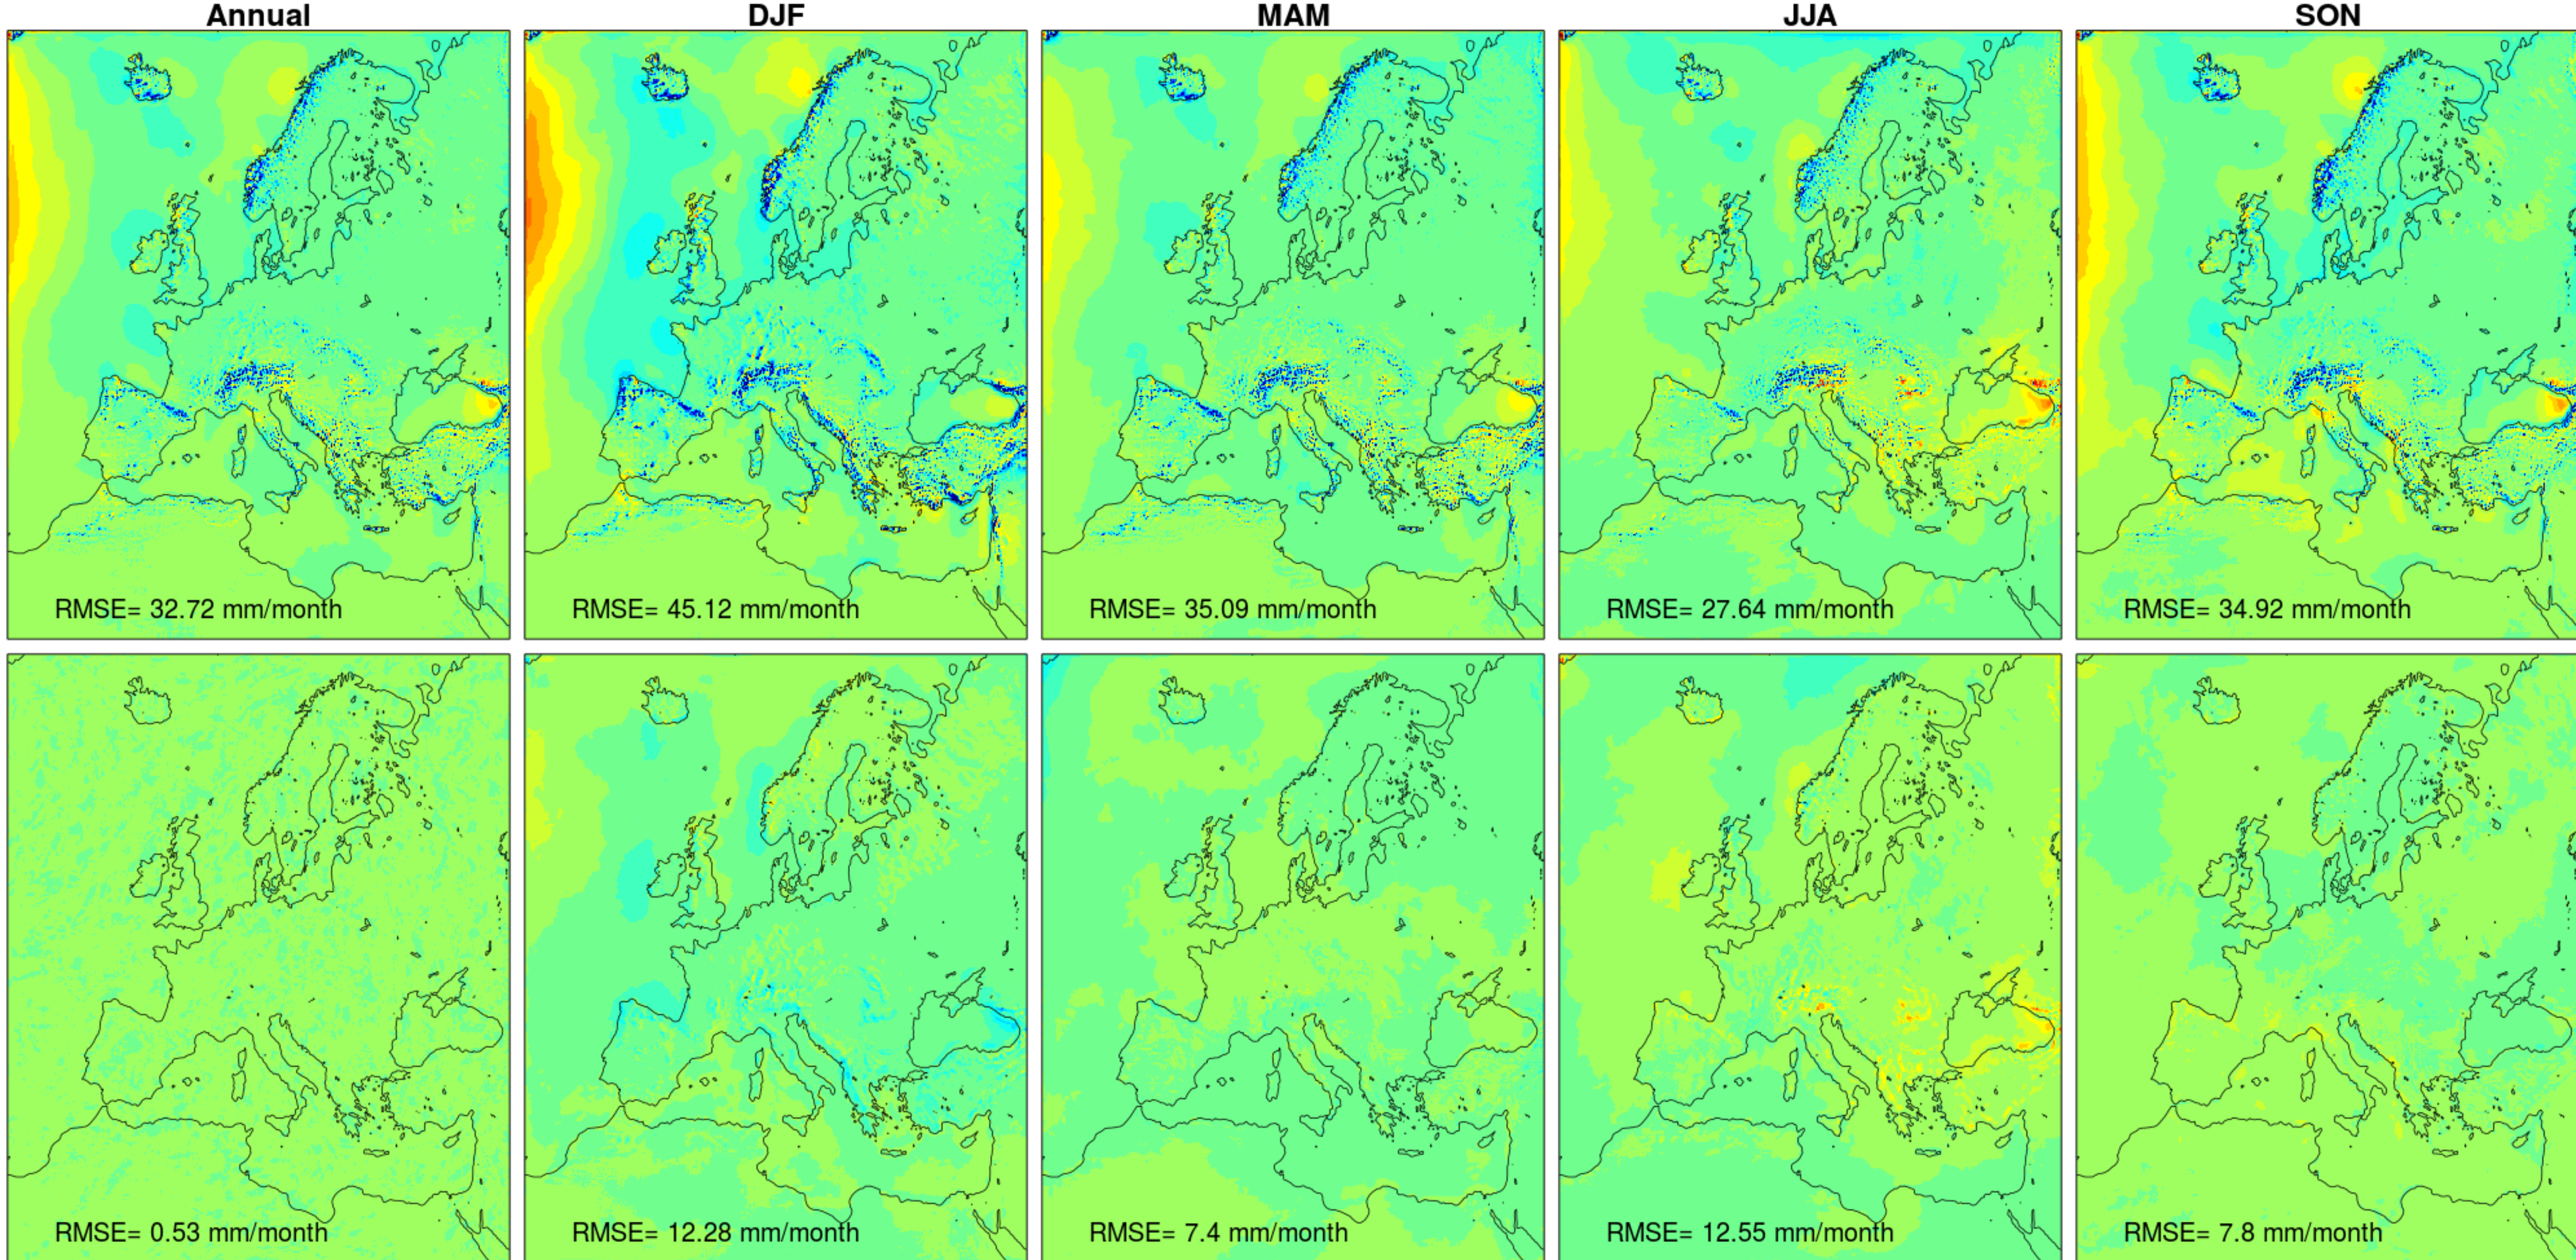

Precipitation bias [mm/month] | Top: Raw | Bottom: Bias-corrected (METNO-QMAP-MESAN-1989-2010)

SMHI-RCA4 driven by ICHEC-EC-EARTH\_historical\_r12i1p1

Precipitation bias [mm/month] | Top: Raw | Bottom: Bias-corrected (METNO-QMAP-MESAN-1989-2010)

KNMI-RACMO22E driven by ICHEC-EC-EARTH\_historical\_r1i1p1

Precipitation bias [mm/month] | Top: Raw | Bottom: Bias-corrected (METNO-QMAP-MESAN-1989-2010)

DMI-HIRHAM5 driven by ICHEC-EC-EARTH\_historical\_r3i1p1