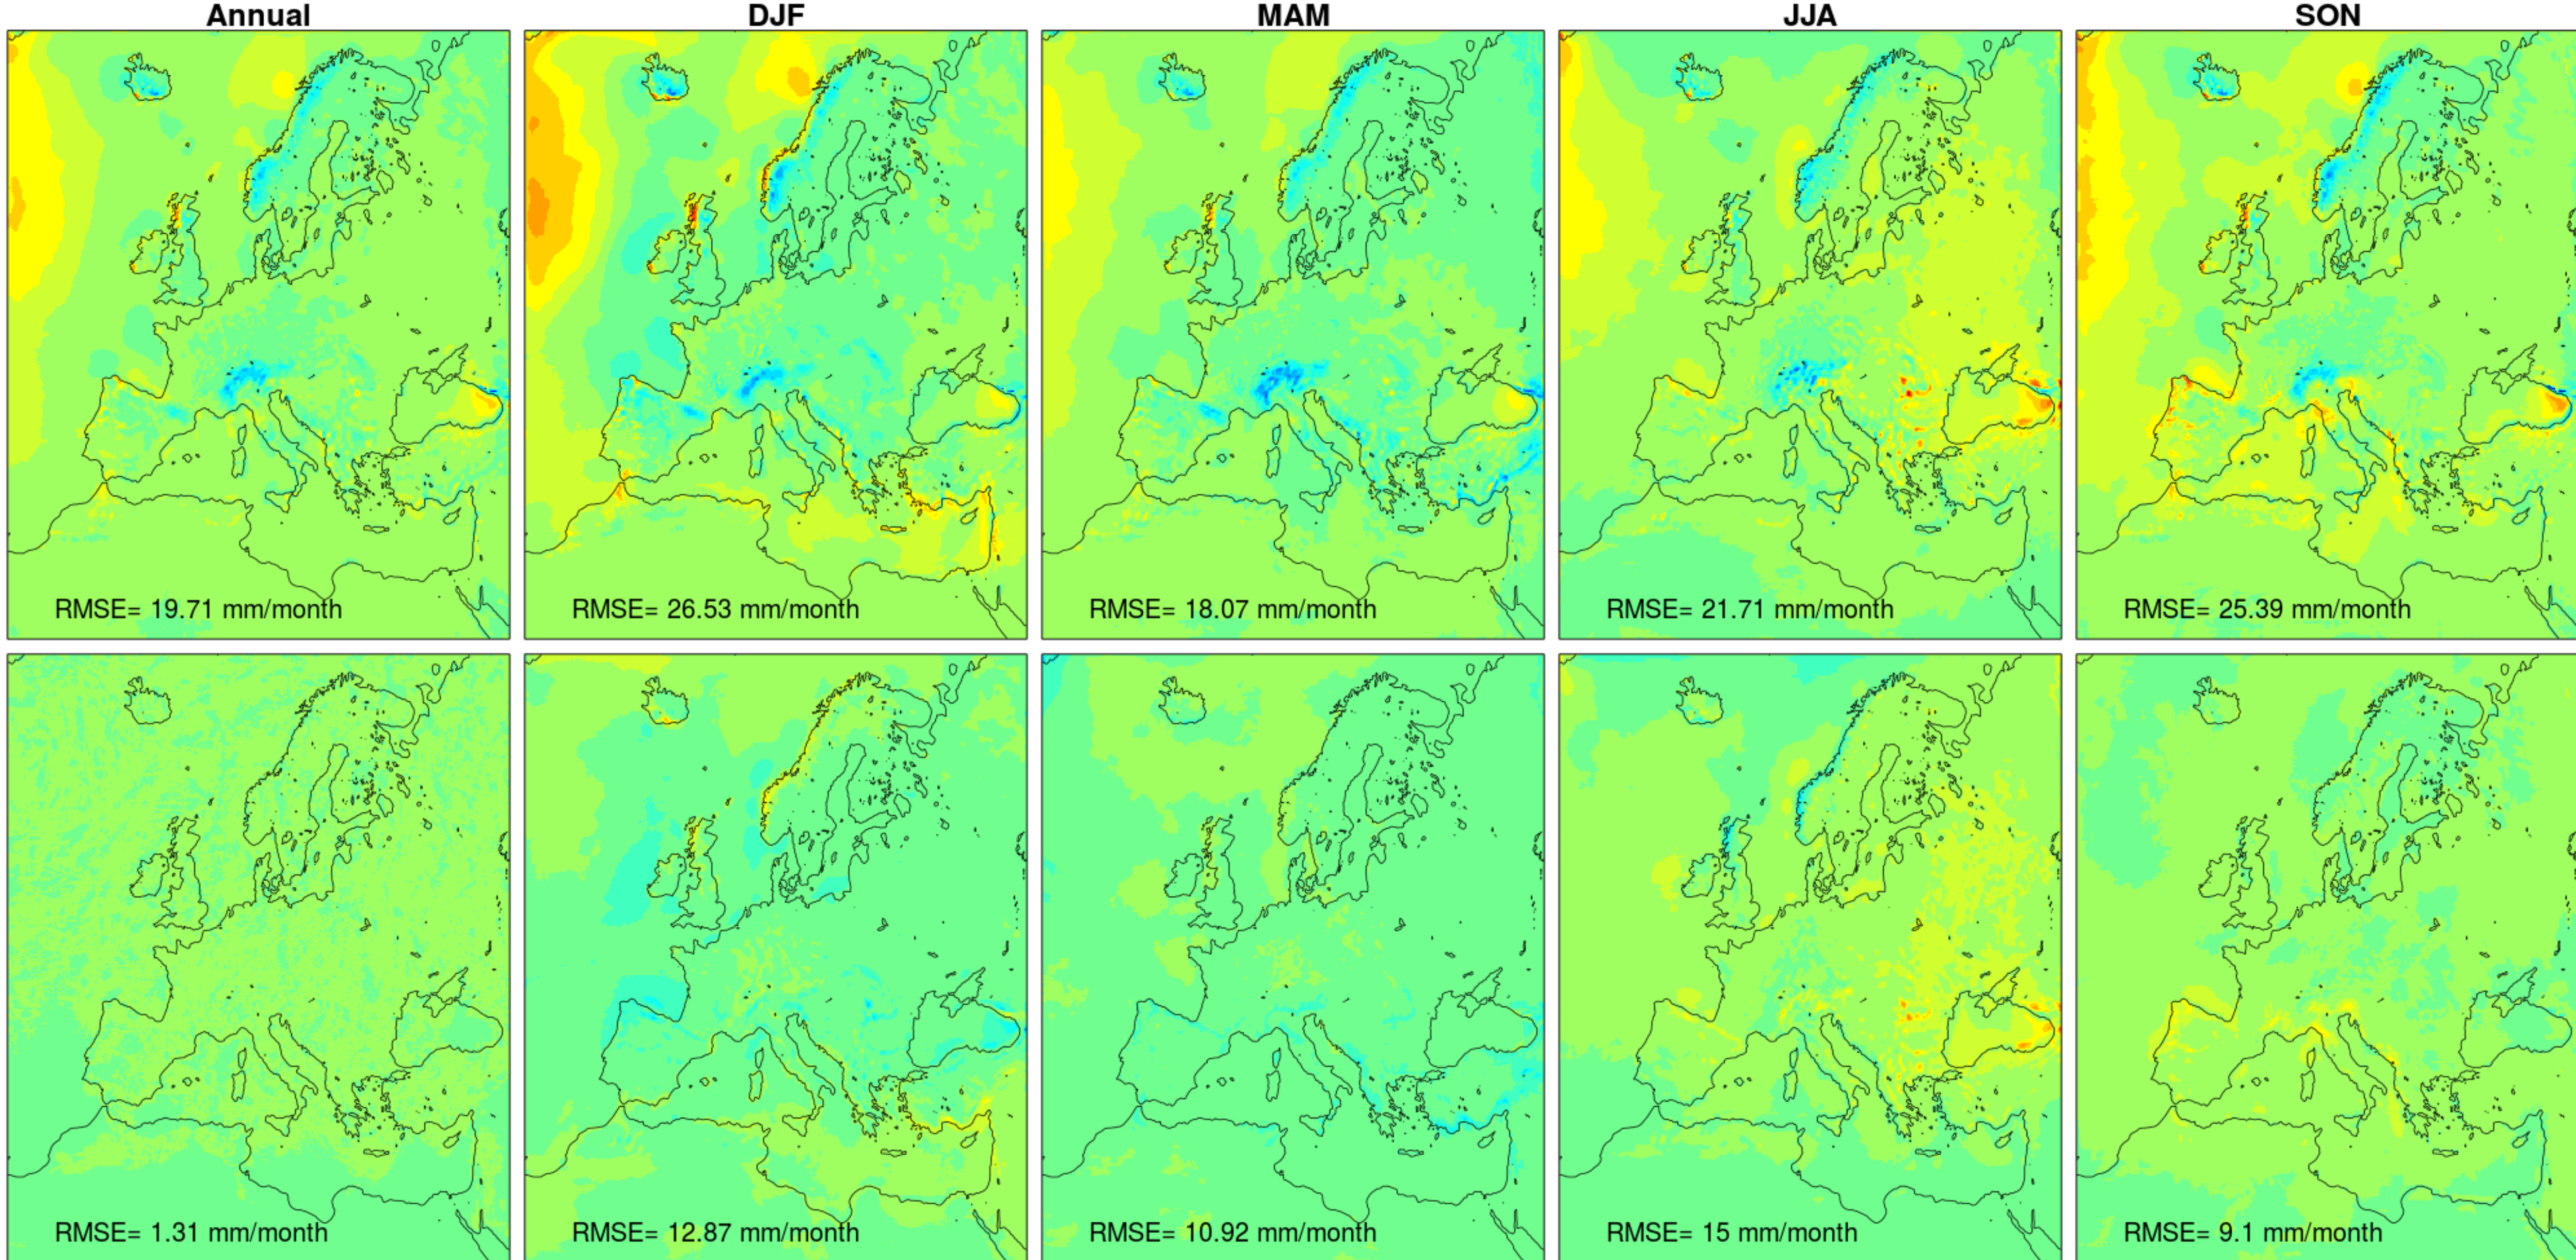

Precipitation bias [mm/month] | Top: Raw | Bottom: Bias-corrected (METNO-QMAP-MESAN-1989-2010)

CLMcom-CCLM4-8-17 driven by CNRM-CERFACS-CNRM-CM5\_historical\_r1i1p1

Precipitation bias [mm/month] | Top: Raw | Bottom: Bias-corrected (METNO-QMAP-MESAN-1989-2010)

SMHI-RCA4 driven by CNRM-CERFACS-CNRM-CM5\_historical\_r1i1p1

Precipitation bias [mm/month] | Top: Raw | Bottom: Bias-corrected (METNO-QMAP-MESAN-1989-2010)

CLMcom-CCLM4-8-17 driven by ICHEC-EC-EARTH\_historical\_r12i1p1

Precipitation bias [mm/month] | Top: Raw | Bottom: Bias-corrected (METNO-QMAP-MESAN-1989-2010)

SMHI-RCA4 driven by ICHEC-EC-EARTH\_historical\_r12i1p1

Precipitation bias [mm/month] | Top: Raw | Bottom: Bias-corrected (METNO-QMAP-MESAN-1989-2010)