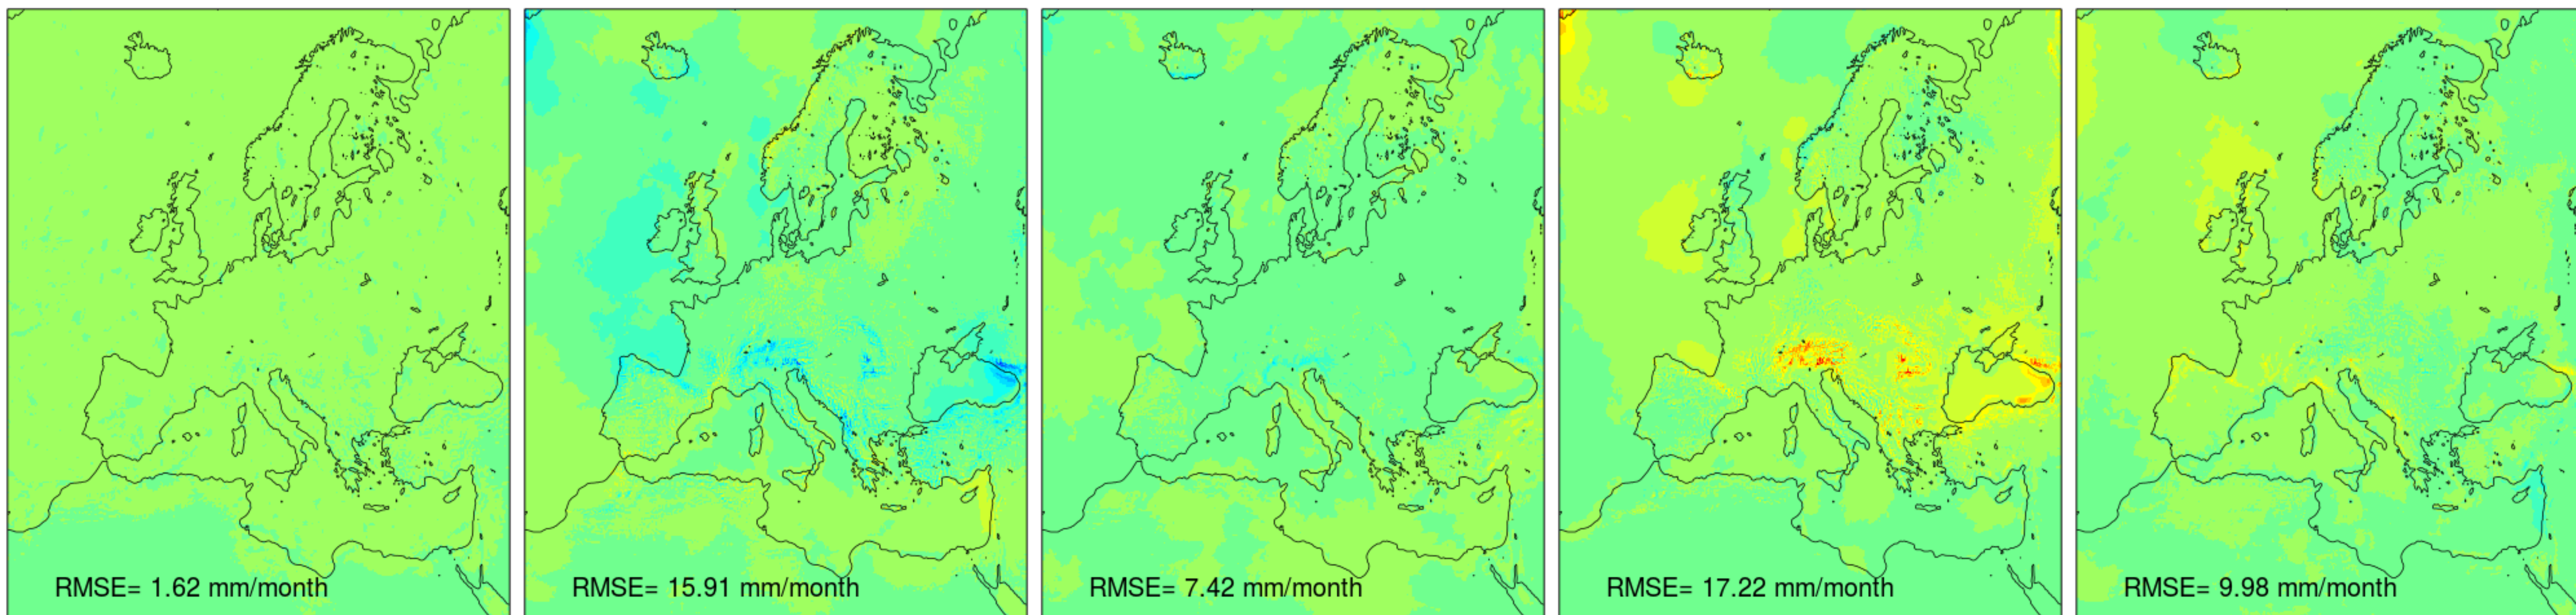

Precipitation bias [mm/month] | Top: Raw | Bottom: Bias-corrected (METNO-QMAP-MESAN-1989-2010)