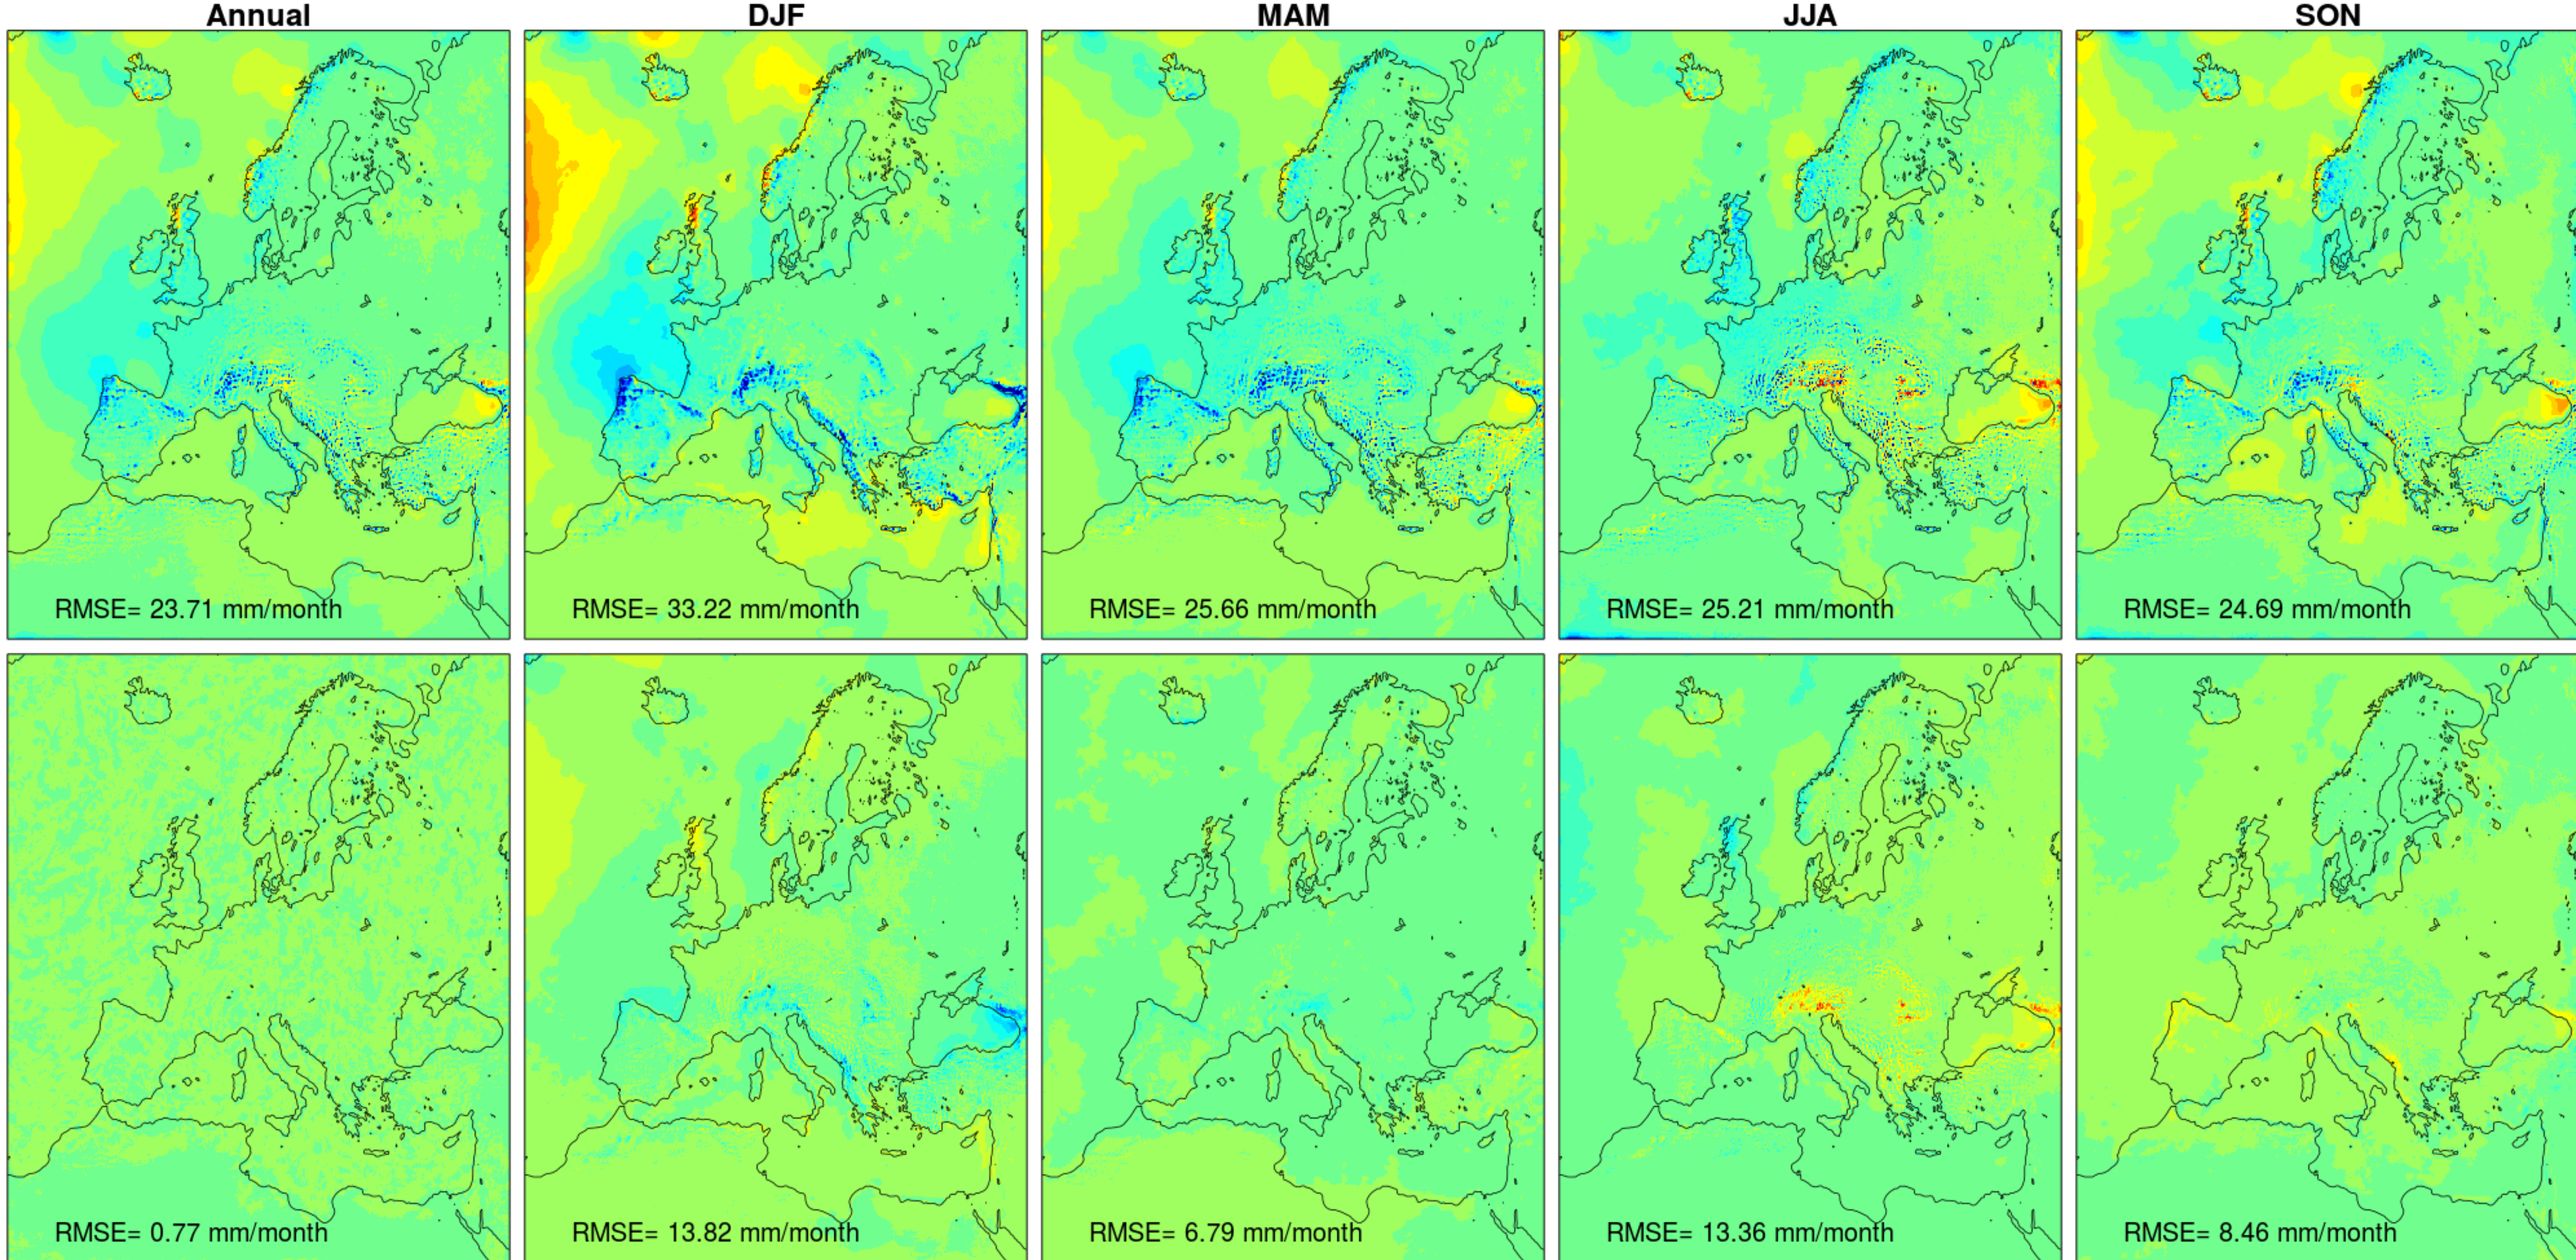

Precipitation bias [mm/month] | Top: Raw | Bottom: Bias-corrected (METNO-QMAP-MESAN-1989-2010)

CLMcom-CCLM4-8-17 driven by CNRM-CERFACS-CNRM-CM5\_historical\_r1i1p1

Precipitation bias [mm/month] | Top: Raw | Bottom: Bias-corrected (METNO-QMAP-MESAN-1989-2010)

SMHI-RCA4 driven by CNRM-CERFACS-CNRM-CM5\_historical\_r1i1p1

Precipitation bias [mm/month] | Top: Raw | Bottom: Bias-corrected (METNO-QMAP-MESAN-1989-2010)

CLMcom-CCLM4-8-17 driven by ICHEC-EC-EARTH\_historical\_r12i1p1

Precipitation bias [mm/month] | Top: Raw | Bottom: Bias-corrected (METNO-QMAP-MESAN-1989-2010)

SMHI-RCA4 driven by ICHEC-EC-EARTH\_historical\_r12i1p1

Precipitation bias [mm/month] | Top: Raw | Bottom: Bias-corrected (METNO-QMAP-MESAN-1989-2010)

KNMI-RACMO22E driven by ICHEC-EC-EARTH\_historical\_r1i1p1

Precipitation bias [mm/month] | Top: Raw | Bottom: Bias-corrected (METNO-QMAP-MESAN-1989-2010)

DMI-HIRHAM5 driven by ICHEC-EC-EARTH\_historical\_r3i1p1