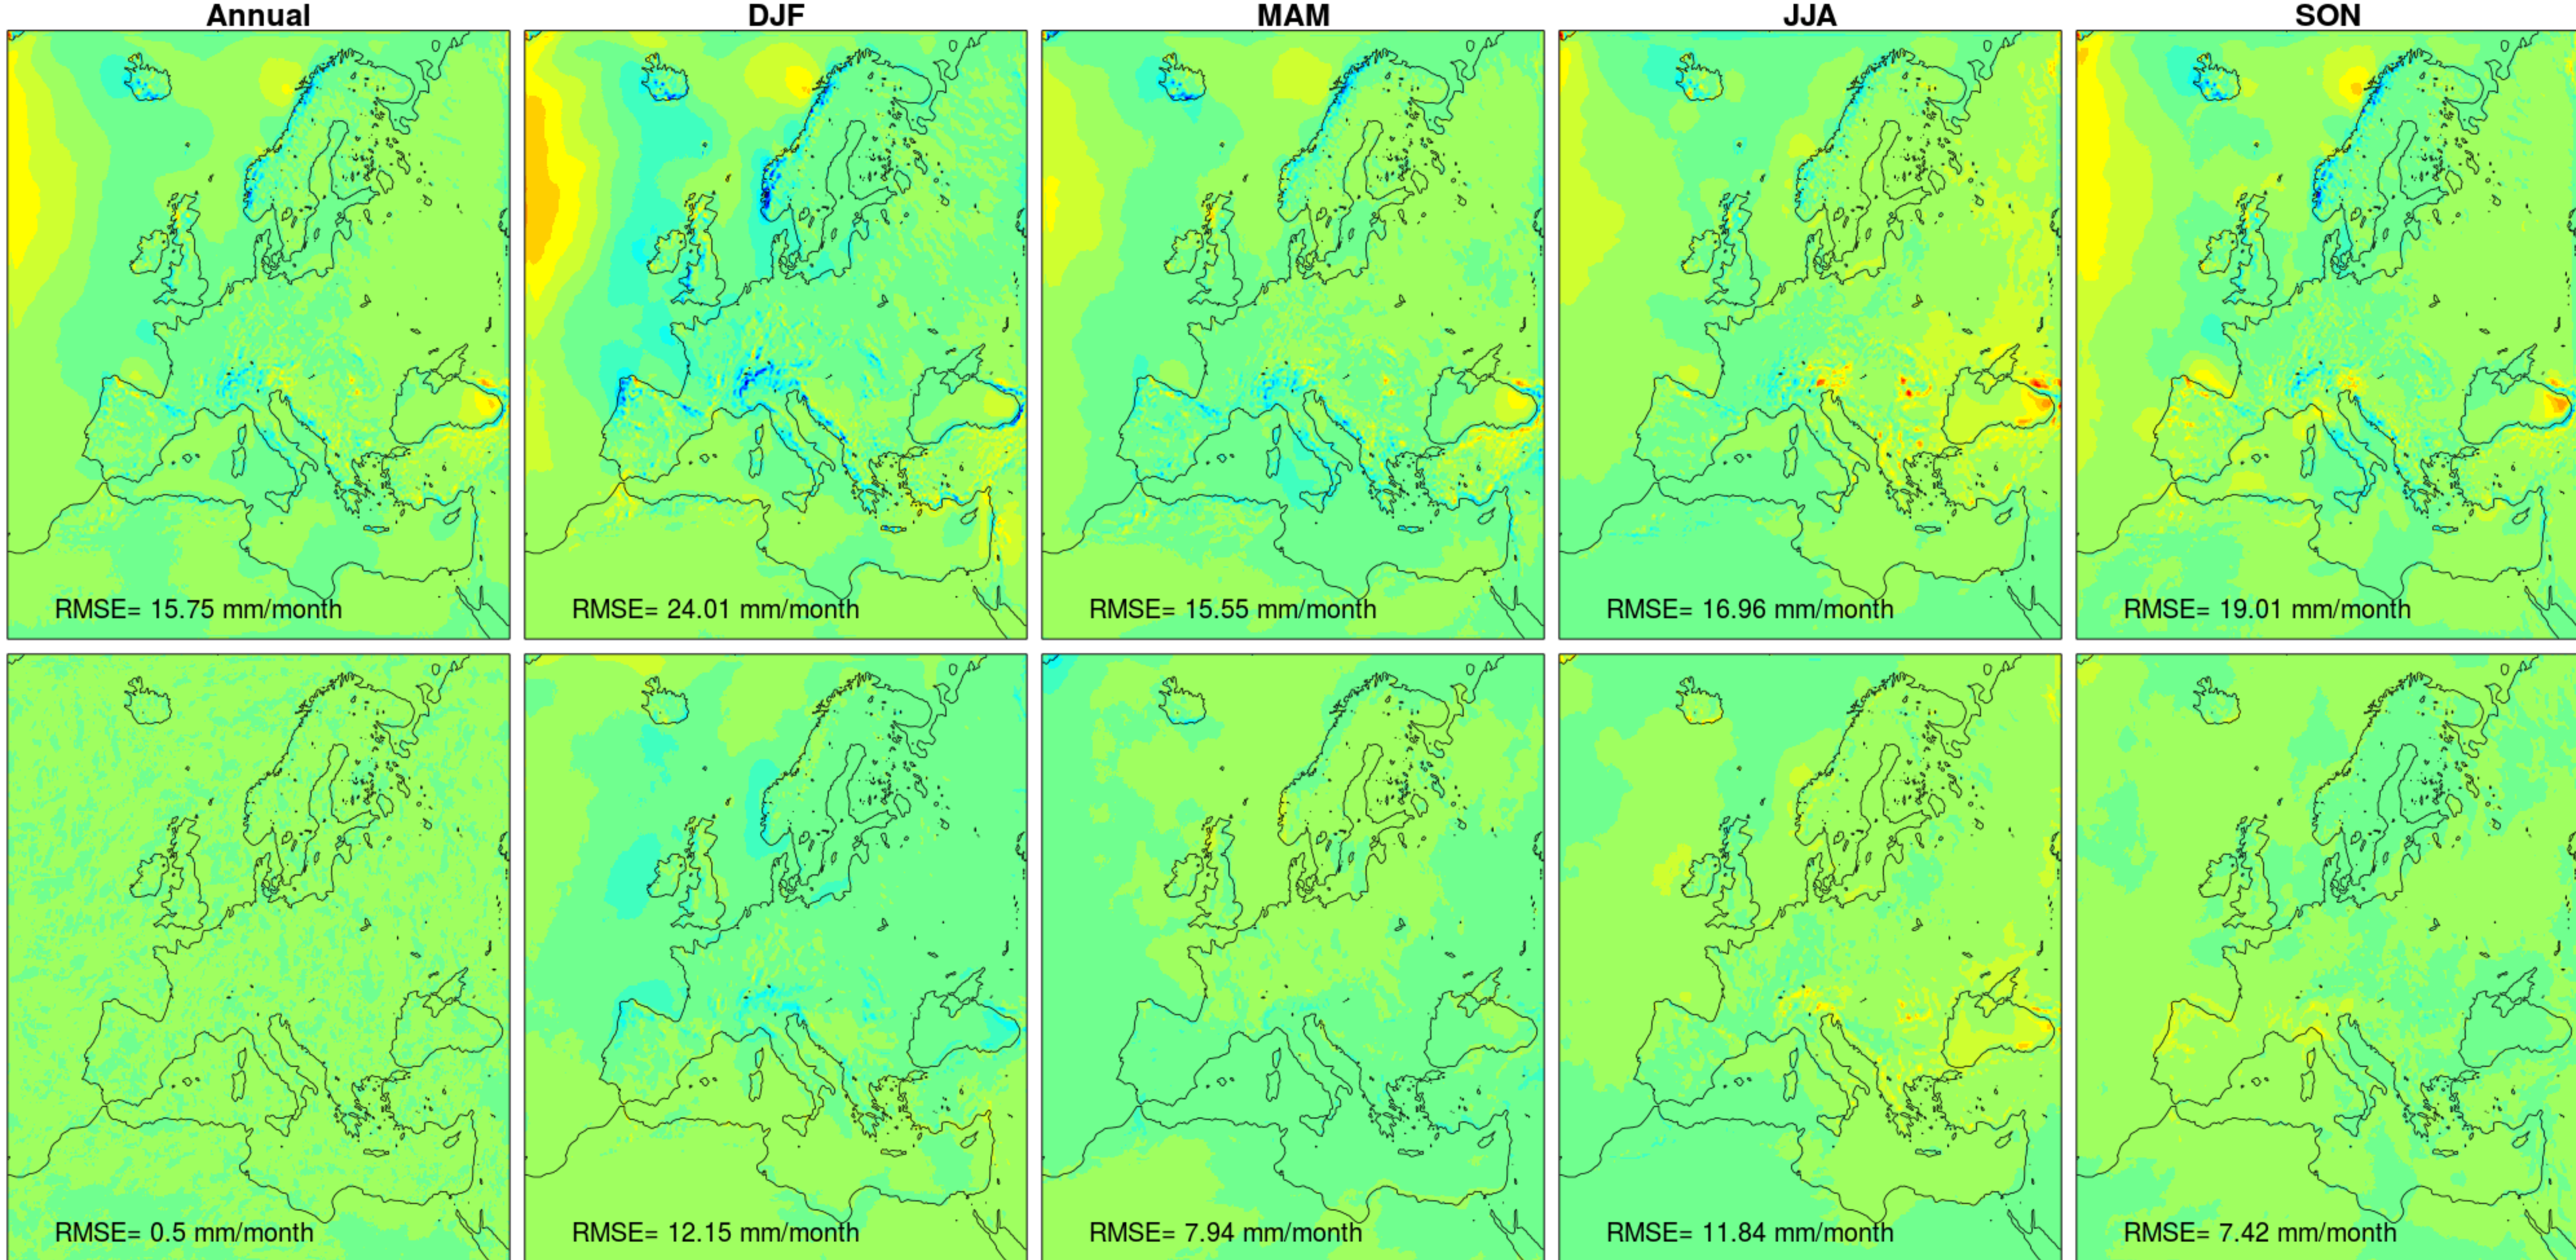

SMHI-RCA4 driven by CNRM-CERFACS-CNRM-CM5\_historical\_r1i1p1

Precipitation bias [mm/month] | Top: Raw | Bottom: Bias-corrected (METNO-QMAP-MESAN-1989-2010)

CLMcom-CCLM4-8-17 driven by ICHEC-EC-EARTH\_historical\_r12i1p1

Precipitation bias [mm/month] | Top: Raw | Bottom: Bias-corrected (METNO-QMAP-MESAN-1989-2010)

SMHI-RCA4 driven by ICHEC-EC-EARTH\_historical\_r12i1p1

Precipitation bias [mm/month] | Top: Raw | Bottom: Bias-corrected (METNO-QMAP-MESAN-1989-2010)

KNMI-RACMO22E driven by ICHEC-EC-EARTH\_historical\_r1i1p1

Precipitation bias [mm/month] | Top: Raw | Bottom: Bias-corrected (METNO-QMAP-MESAN-1989-2010)

DMI-HIRHAM5 driven by ICHEC-EC-EARTH\_historical\_r3i1p1