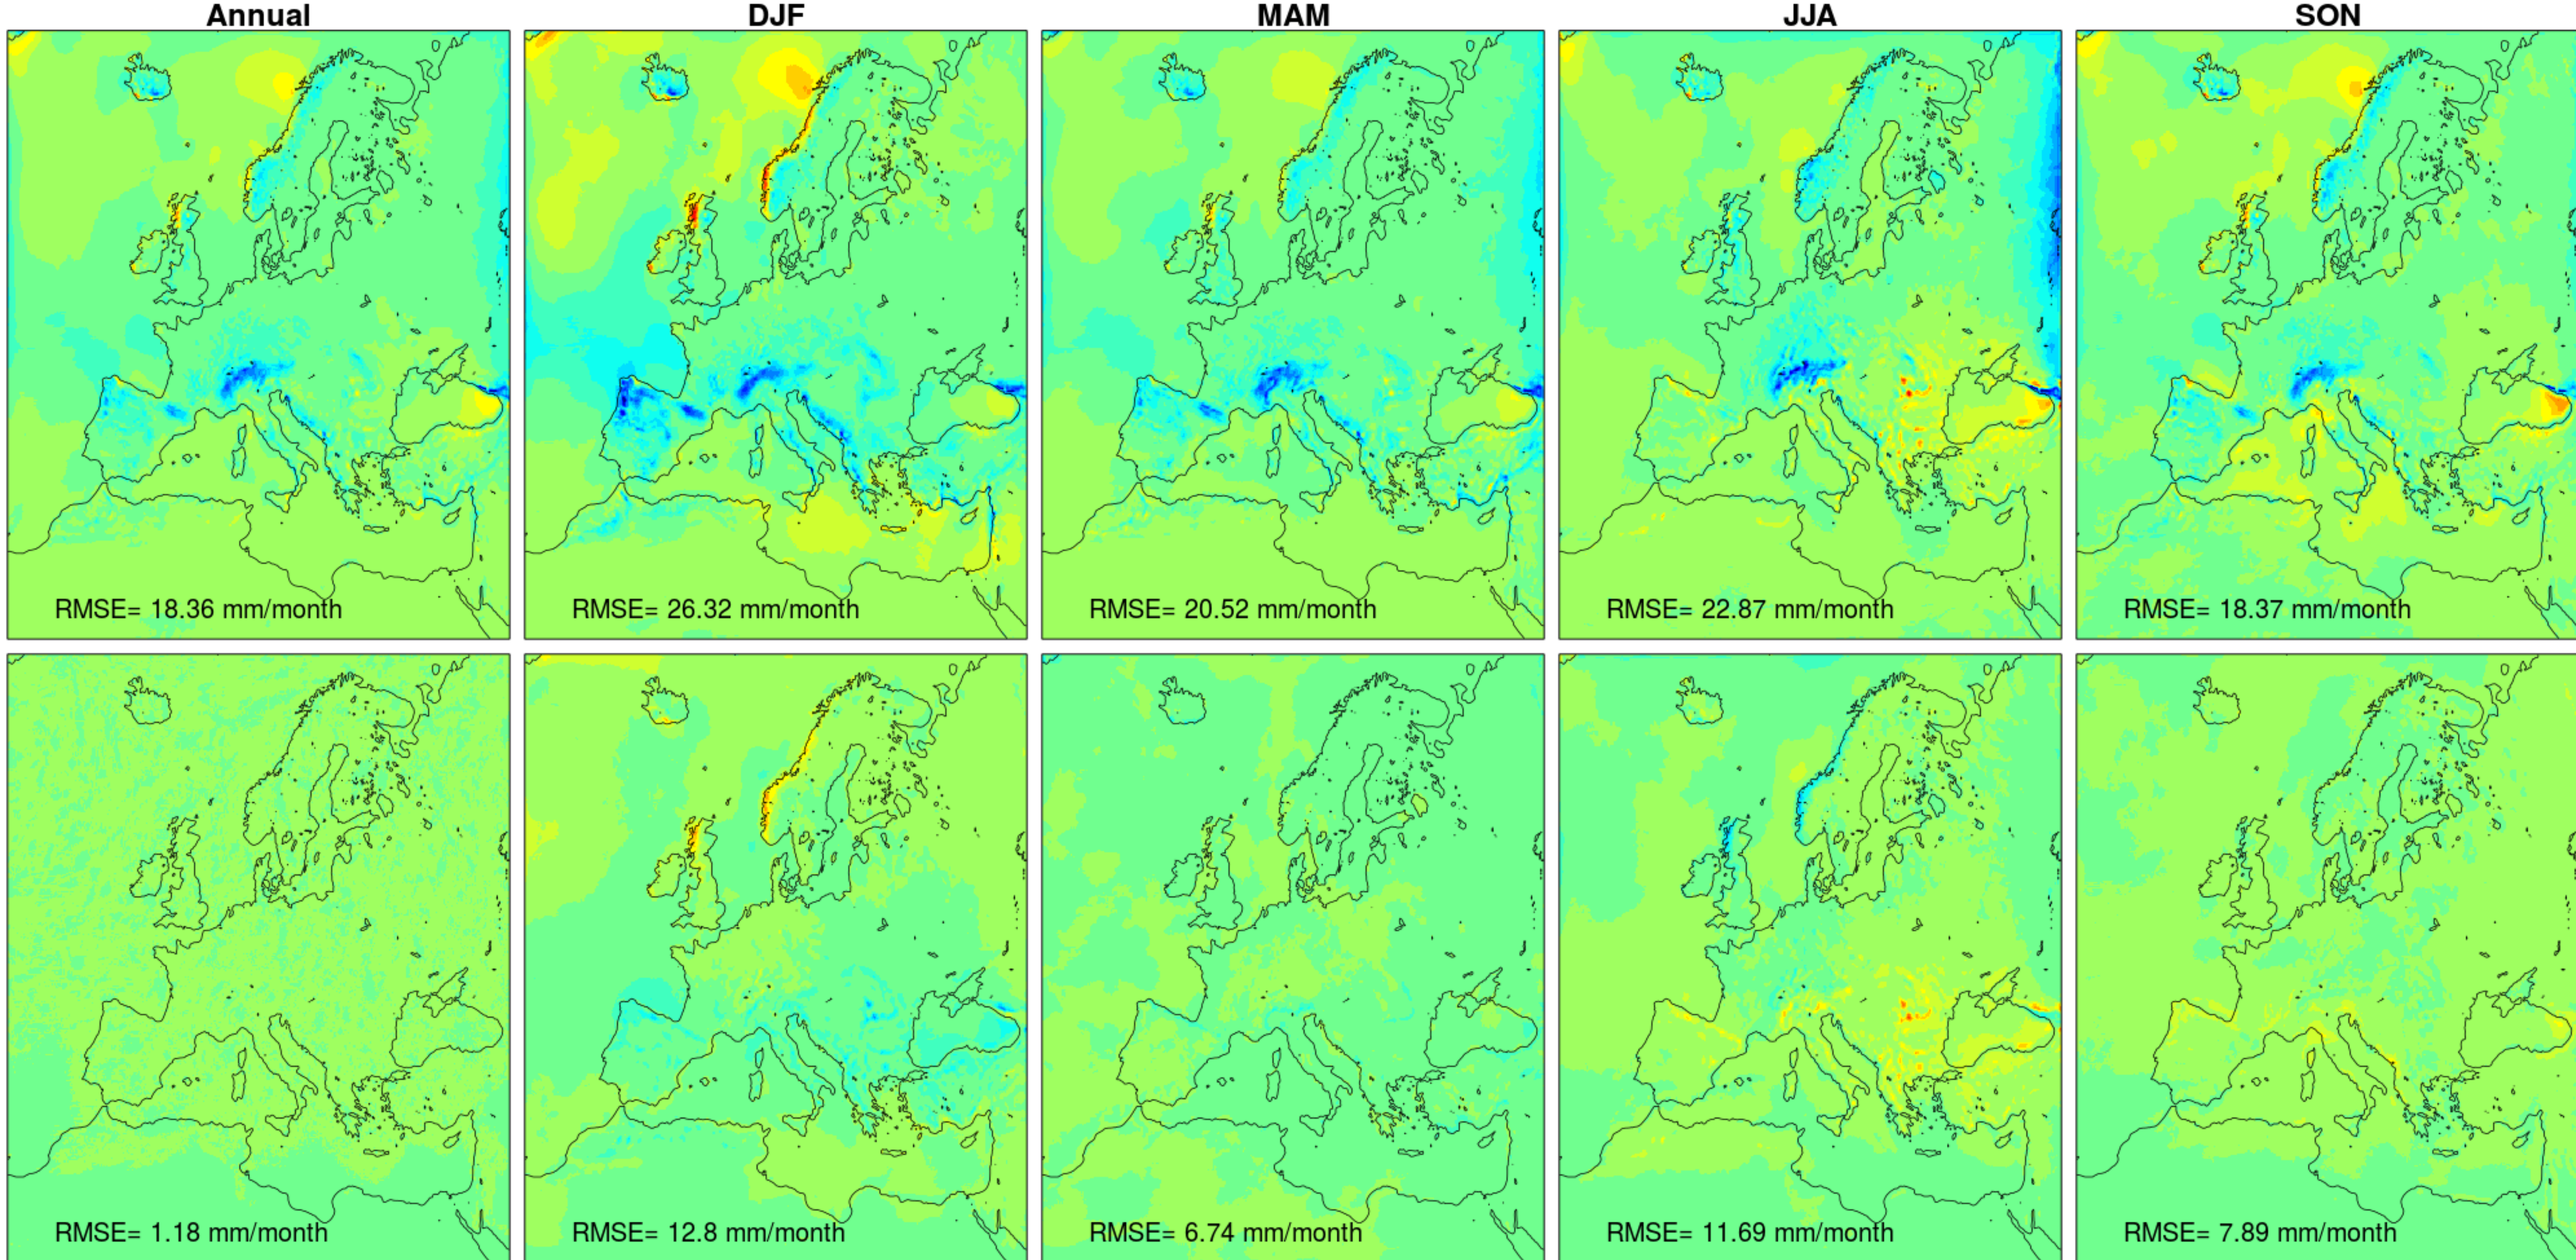

Precipitation bias [mm/month] | Top: Raw | Bottom: Bias-corrected (METNO-QMAP-MESAN-1989-2010)