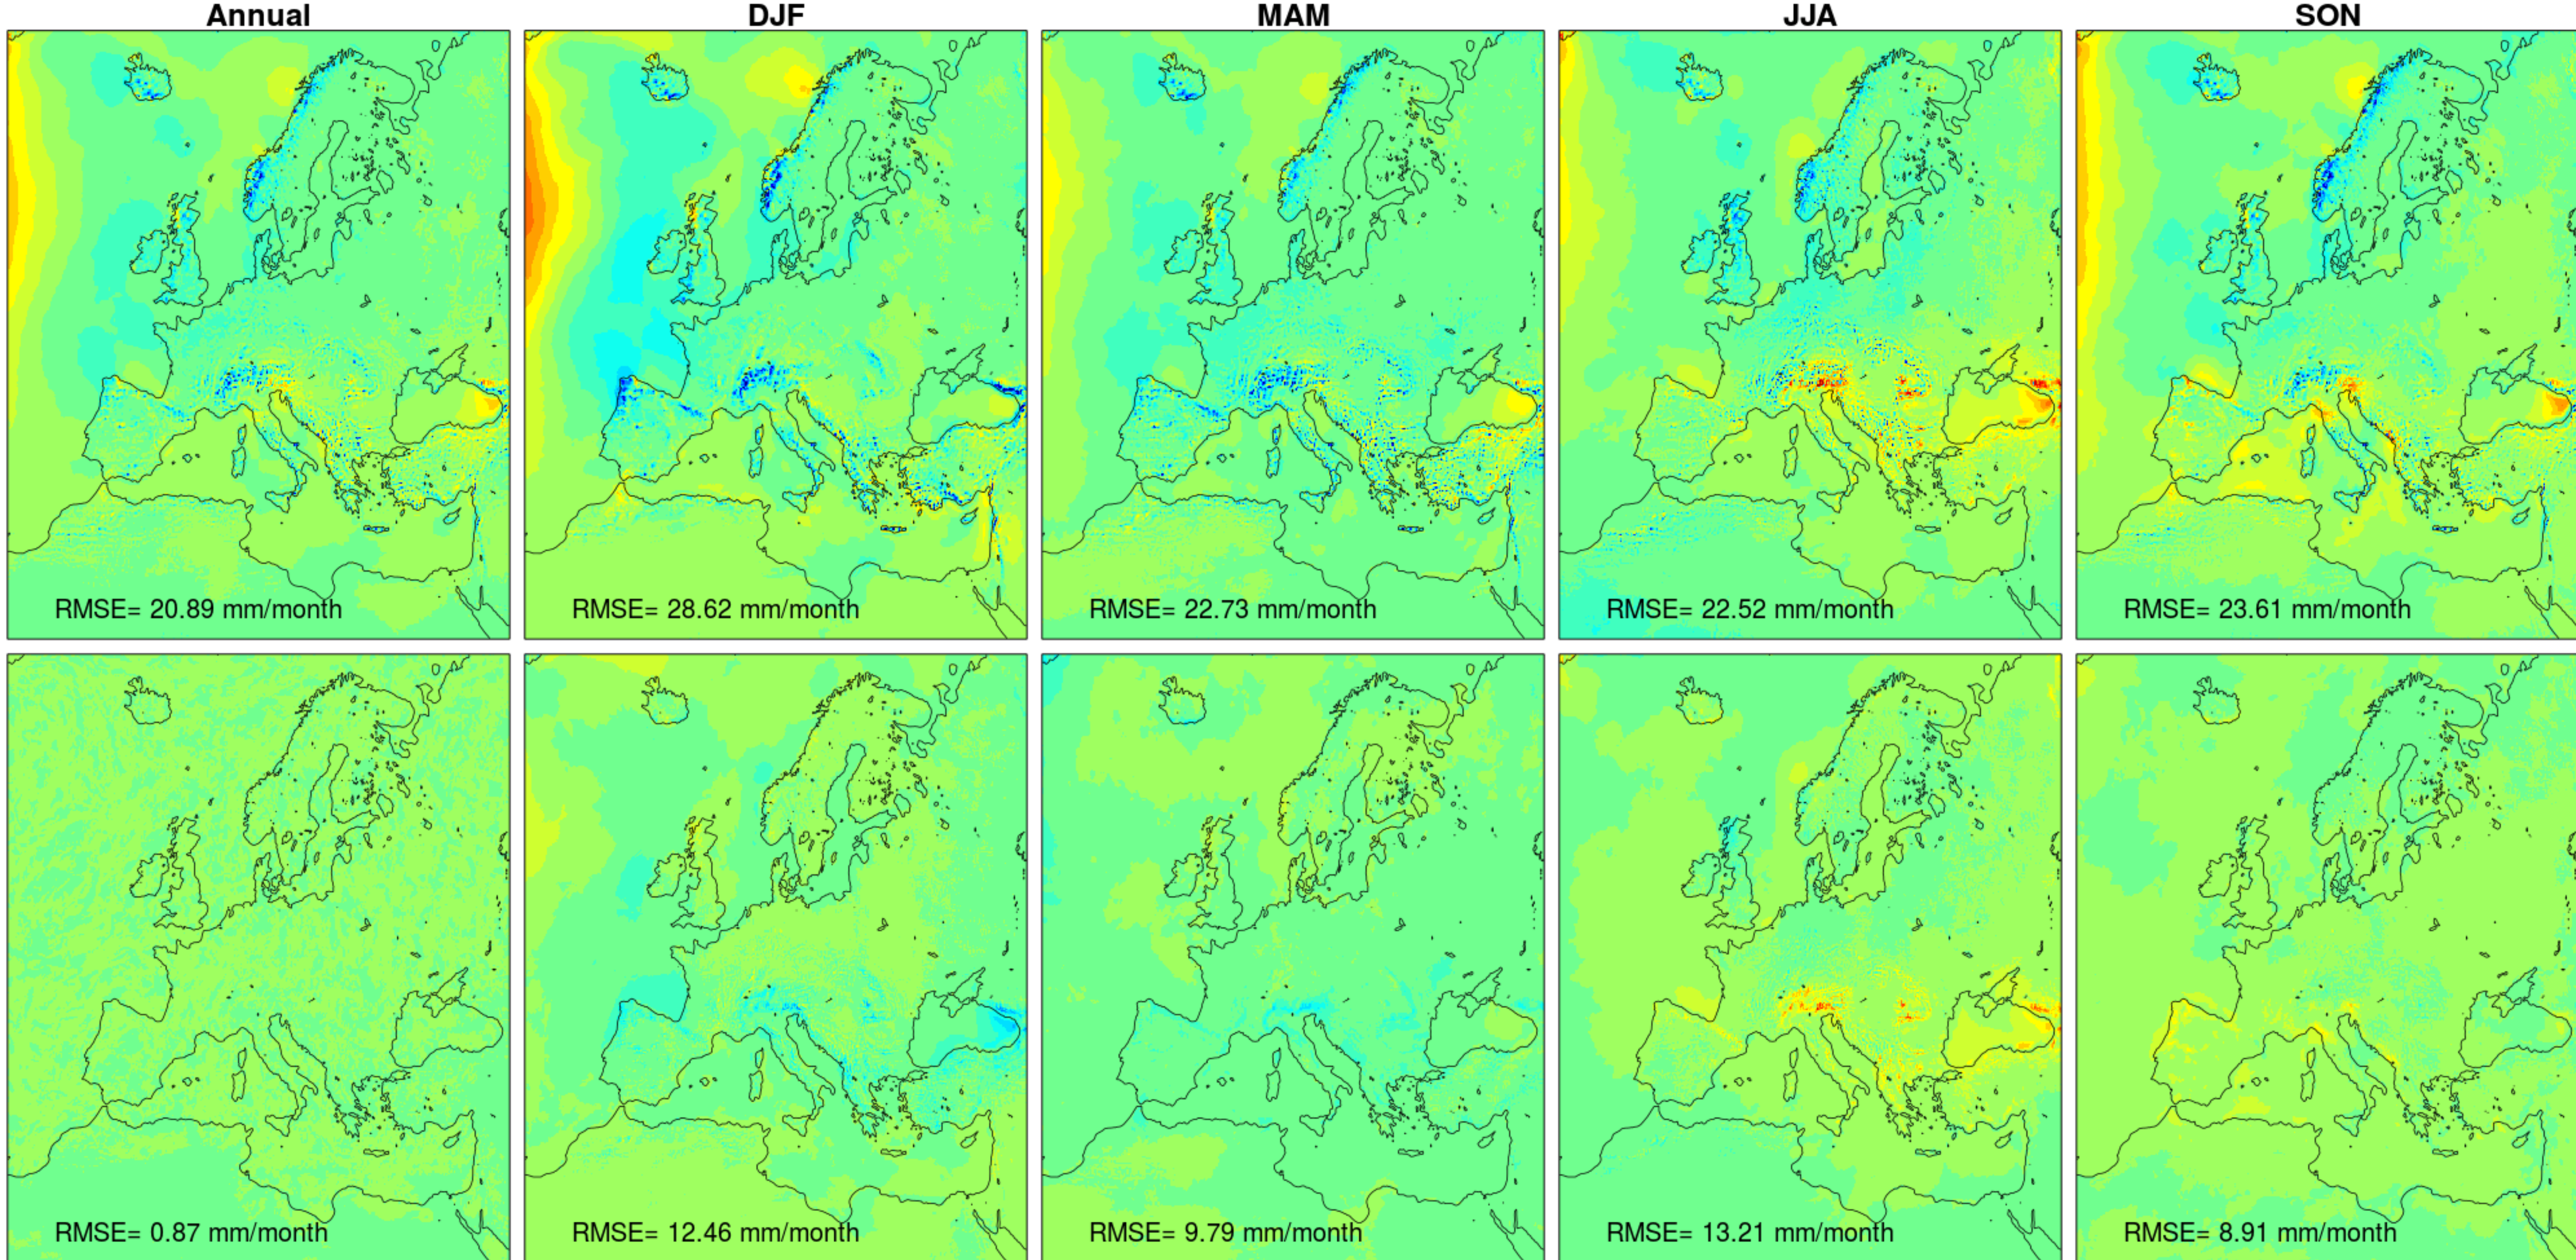

Precipitation bias [mm/month] | Top: Raw | Bottom: Bias-corrected (METNO-QMAP-MESAN-1989-2010)

CLMcom-CCLM4-8-17 driven by CNRM-CERFACS-CNRM-CM5\_historical\_r1i1p1

Precipitation bias [mm/month] | Top: Raw | Bottom: Bias-corrected (METNO-QMAP-MESAN-1989-2010)

SMHI-RCA4 driven by CNRM-CERFACS-CNRM-CM5\_historical\_r1i1p1

Precipitation bias [mm/month] | Top: Raw | Bottom: Bias-corrected (METNO-QMAP-MESAN-1989-2010)

CLMcom-CCLM4-8-17 driven by ICHEC-EC-EARTH\_historical\_r12i1p1

Precipitation bias [mm/month] | Top: Raw | Bottom: Bias-corrected (METNO-QMAP-MESAN-1989-2010)

SMHI-RCA4 driven by ICHEC-EC-EARTH\_historical\_r12i1p1

Precipitation bias [mm/month] | Top: Raw | Bottom: Bias-corrected (METNO-QMAP-MESAN-1989-2010)