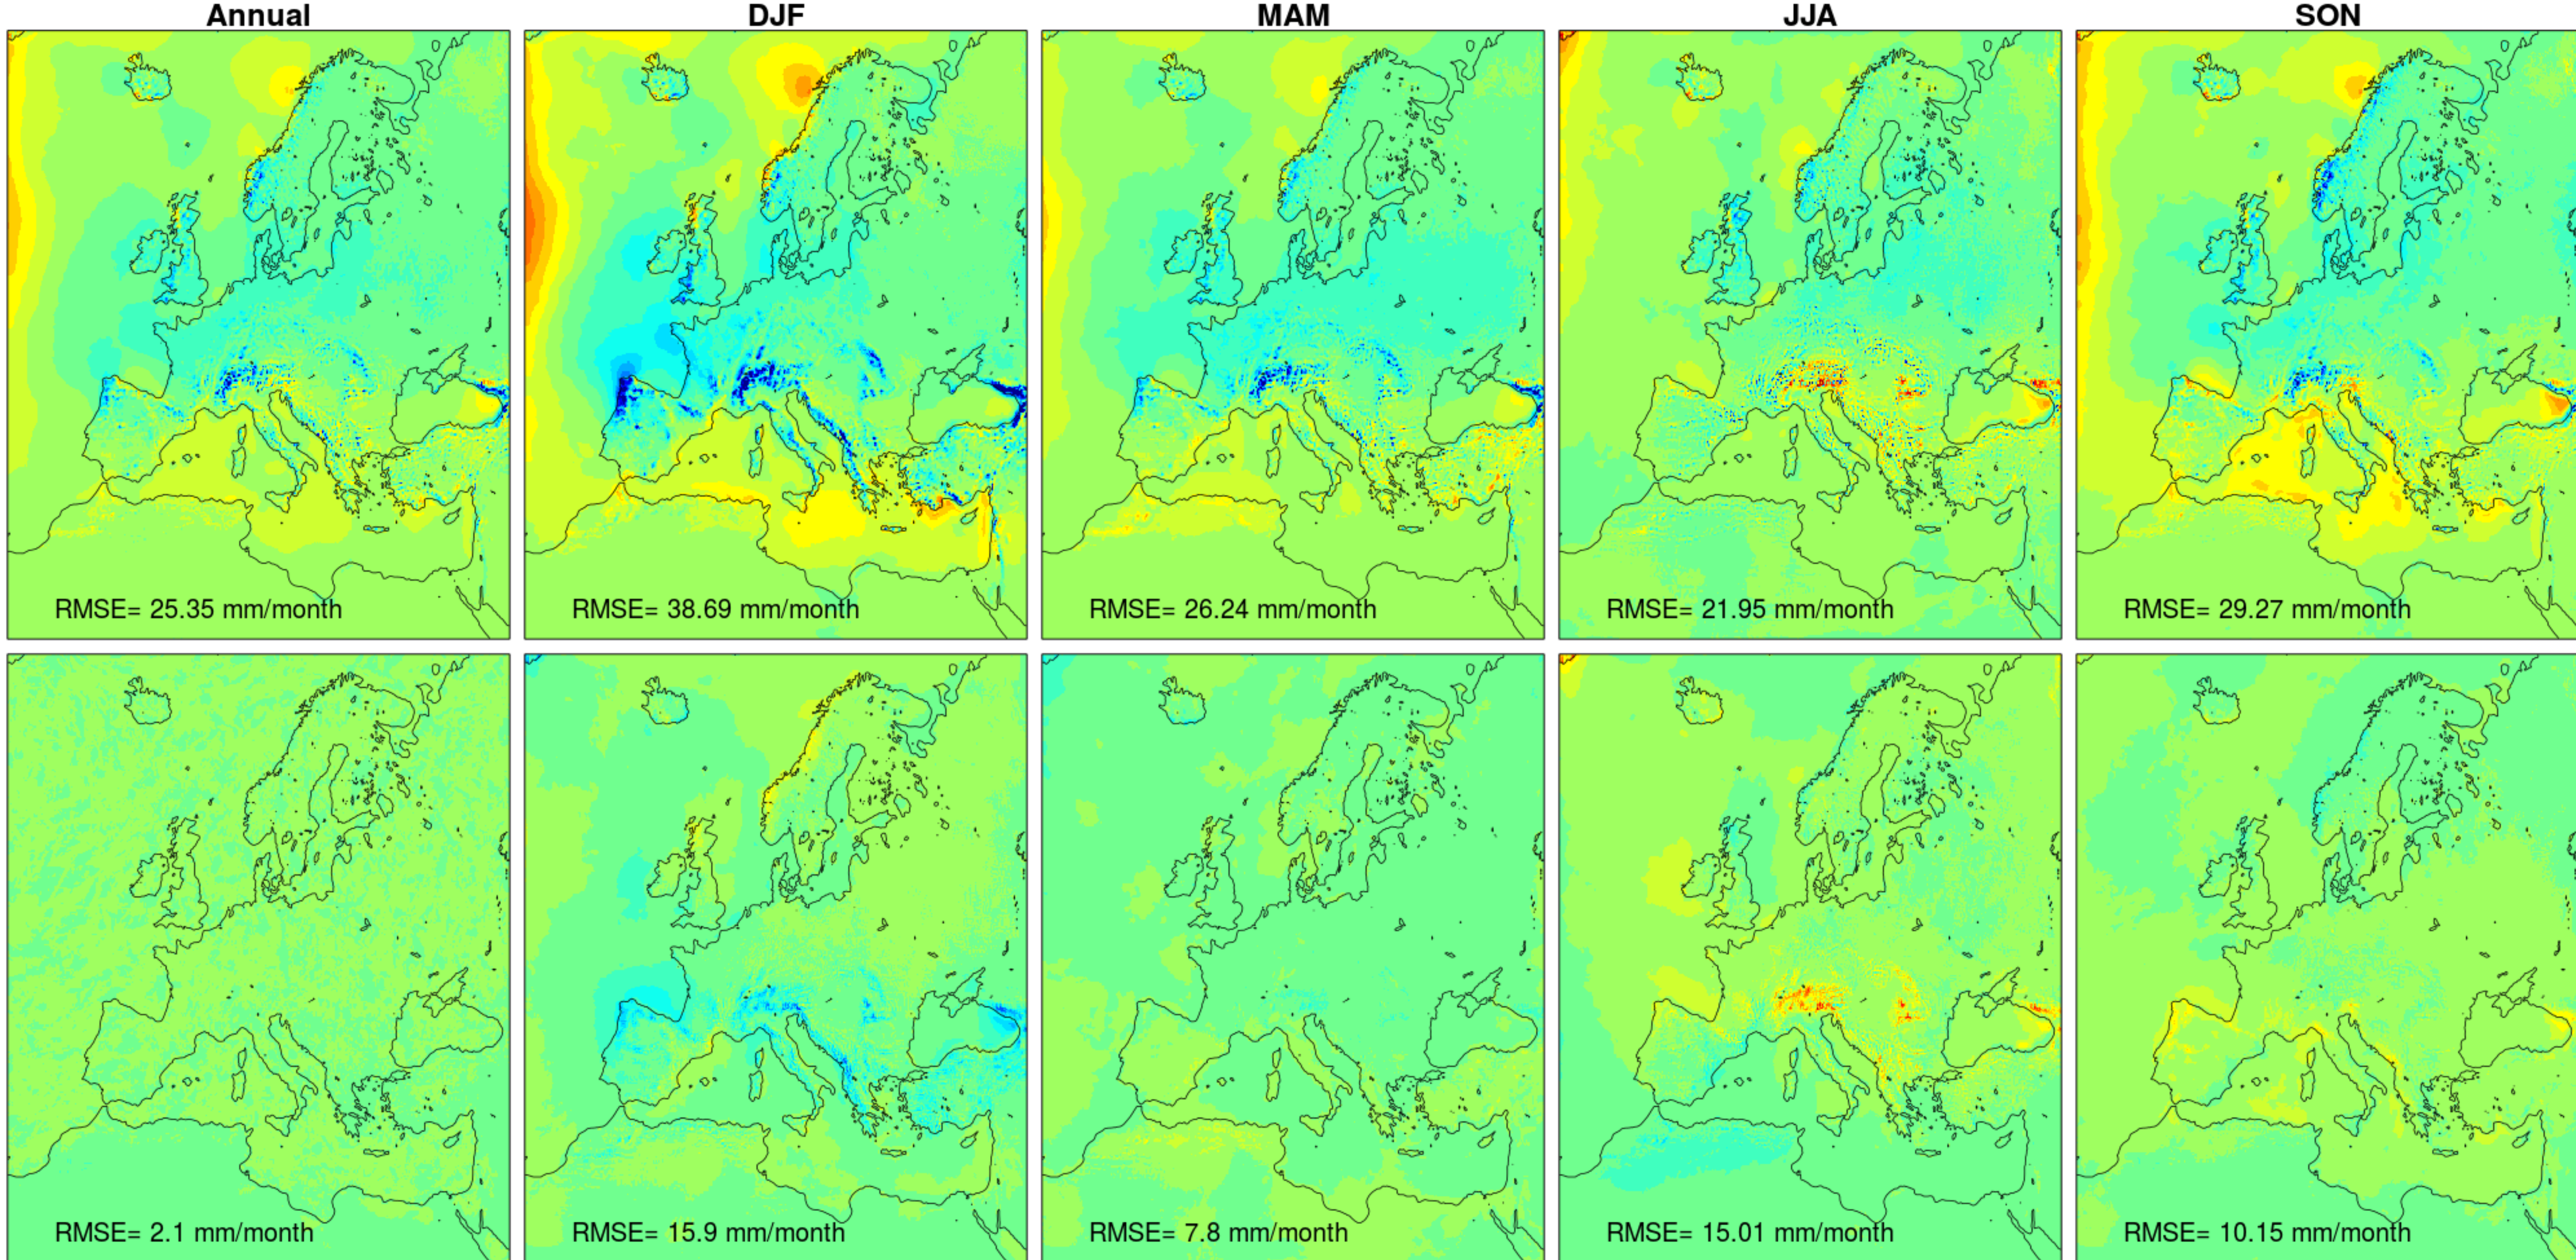

Precipitation bias [mm/month] | Top: Raw | Bottom: Bias-corrected (METNO-QMAP-MESAN-1989-2010)

SMHI-RCA4 driven by ICHEC-EC-EARTH\_historical\_r12i1p1

Precipitation bias [mm/month] | Top: Raw | Bottom: Bias-corrected (METNO-QMAP-MESAN-1989-2010)

KNMI-RACMO22E driven by ICHEC-EC-EARTH\_historical\_r1i1p1

Precipitation bias [mm/month] | Top: Raw | Bottom: Bias-corrected (METNO-QMAP-MESAN-1989-2010)

DMI-HIRHAM5 driven by ICHEC-EC-EARTH\_historical\_r3i1p1