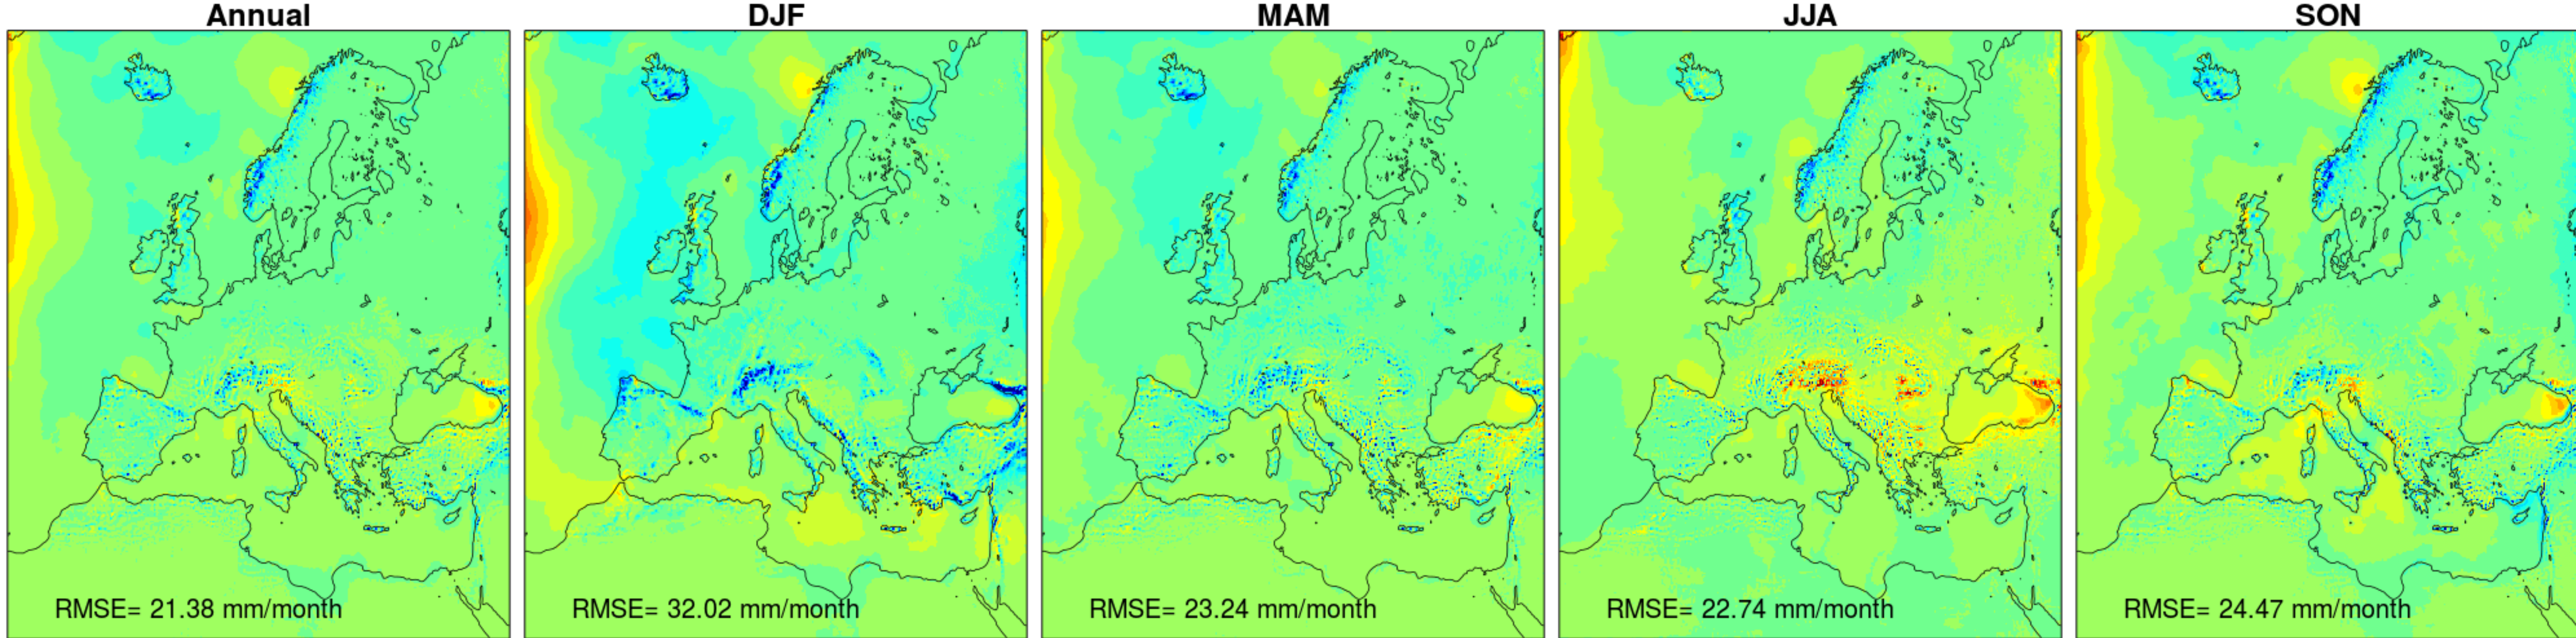

Precipitation bias [mm/month] | Top: Raw | Bottom: Bias-corrected (METNO-QMAP-MESAN-1989-2010)